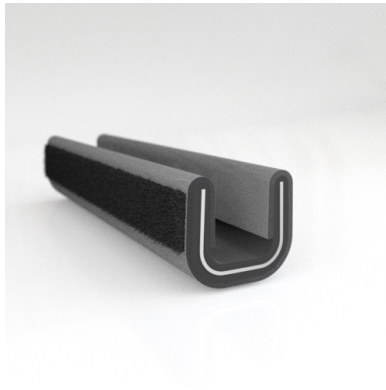

- **Part No. : 75000028**
- **Product Category : Restoration Vehicle Seal**
- **Product Family : Seals**
- Restoration Vehicle Seal: Vehicle Make : Chrysler
- Restoration Vehicle Seal: Vehicle Model : Chrysler
- Restoration Vehicle Seal: Body : 2 Door Station Wagon
- Restoration Vehicle Seal: Platform : N/A
- Restoration Vehicle Seal: Start Year : 1955
- Restoration Vehicle Seal: End Year : 1956
- Restoration Vehicle Seal: Description : Tailgate - Belt W/Strip - Outer
- Restoration Vehicle Seal: Section : 3K1
- Made to Order/Stock : MADE TO STOCK
- Same Profile As : 75000028