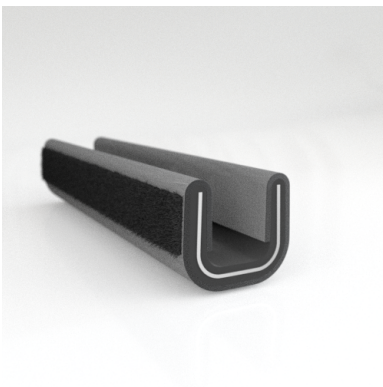

- Unbeaded with Steel Core
- Unbeaded All-Rubber Channels with Flocked or Coated Linings
- Beaded Channels
- Weatherstrips with Stainless Steel Beads
- Weatherstrips without Stainless Steel Beads

ADDITIONAL BENEFITS

- Eliminates Rattles
- Tight, Long-Lasting Fit to Cushion Glass
- Protects Against Corrosion, Moisture, Dust and Drafts
- Resists Fading

Scan the QR Code to Contact Us

- **Part No. : 75000028**
- **Product Category : Window Channel/Weatherstrip**
- **Product Family : Seals**
- Ship from Location : Spring Lake, MI
- Standard Pack Quantity : 50 pcs
- Standard Carton Size : 97.5 x 5.0 x 5.0
- Made to Order/Stock : MADE TO STOCK
- Profile/Section : 3K1
- Material Type : Rubber Covered
- Color : Black
- Length : 8'
- Width : 0.500"
- Window Channel/Weatherstrip: Height : 0.453"
- Window Channel/Weatherstrip: Beaded or Unbeaded : Unbeaded
- Glass Range : 0.250"
- Window Channel/Weatherstrip: Flexible or Rigid : Rigid
- Window Channel/Weatherstrip: Window Facing Material : Pile

- **Part No. : 75000028**
- **Product Category : Restoration Vehicle Seal**
- **Product Family : Seals**
- Restoration Vehicle Seal: Vehicle Make : Chrysler
- Restoration Vehicle Seal: Vehicle Model : Chrysler
- Restoration Vehicle Seal: Body : 2 Door Station Wagon
- Restoration Vehicle Seal: Platform : All
- Restoration Vehicle Seal: Start Year : 1955
- Restoration Vehicle Seal: End Year : 1956
- Restoration Vehicle Seal: Description : Tailgate - Belt W/Strip - Outer
- Restoration Vehicle Seal: Section : 3K1
- Made to Order/Stock : MADE TO STOCK
- Same Profile As : 75000028