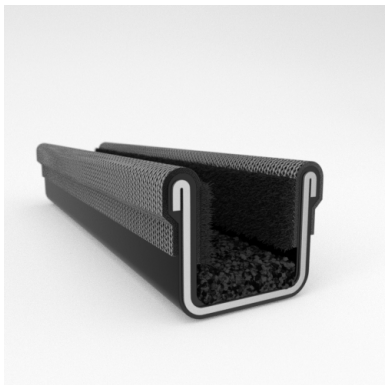

- Unbeaded with Steel Core
- Unbeaded All-Rubber Channels with Flocked or Coated Linings
- Beaded Channels
- Weatherstrips with Stainless Steel Beads
- Weatherstrips without Stainless Steel Beads

ADDITIONAL BENEFITS

- Eliminates Rattles
- Tight, Long-Lasting Fit to Cushion Glass
- Protects Against Corrosion, Moisture, Dust and Drafts
- Resists Fading

Scan the QR Code to Contact Us

- **Part No. : 75000044**
- **Product Category : Window Channel/Weatherstrip**
- **Product Family : Seals**
- Ship from Location : Spring Lake, MI
- Standard Pack Quantity : 50 pcs
- Standard Carton Size : 61.5 x 4.5 x 4.5
- Made to Order/Stock : Obsolete
- Profile/Section : 8A1
- Material Type : Rubber Covered
- Color : Black
- Length : 5'
- Width : 0.625"
- Window Channel/Weatherstrip: Height : 0.500"
- Window Channel/Weatherstrip: Beaded or Unbeaded : Unbeaded
- Glass Range : 0.1875" to 0.250"
- Window Channel/Weatherstrip: Flexible or Rigid : Flexible
- Window Channel/Weatherstrip: Window Facing Material : Pile
- Same Profile As : 75000044, 75000045, 75000047

- **Part No. : 75000044**
- **Product Category : Restoration Vehicle Seal**
- **Product Family : Seals**
- Restoration Vehicle Seal: Vehicle Make : Diamond T
- Restoration Vehicle Seal: Vehicle Model : Diamond T
- Restoration Vehicle Seal: Body : C.O.E
- Restoration Vehicle Seal: Platform : N/A
- Restoration Vehicle Seal: Start Year : 1955
- Restoration Vehicle Seal: End Year : 1968
- Restoration Vehicle Seal: Description : Channel - Front Door - Top & Rear
- Restoration Vehicle Seal: Section : 8A1
- Made to Order/Stock : Obsolete
- Same Profile As : 75000044