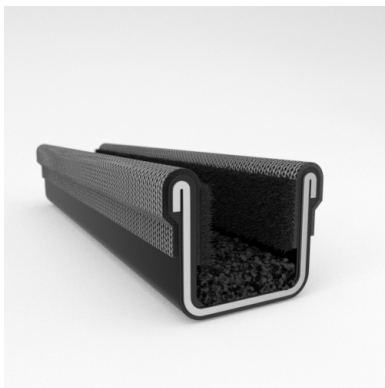

- **Part No. : 75000044**
- **Product Category : Restoration Vehicle Seal**
- **Product Family : Seals**
- Restoration Vehicle Seal: Vehicle Make : Chrysler
- Restoration Vehicle Seal: Vehicle Model : Chrysler
- Restoration Vehicle Seal: Body : 2 Door Station Wagon
- Restoration Vehicle Seal: Platform : N/A
- Restoration Vehicle Seal: Start Year : 1957
- Restoration Vehicle Seal: End Year : 1959
- Restoration Vehicle Seal: Description : Channel - QTR WDO - Rear Lower
- Restoration Vehicle Seal: Section : 8A1
- Made to Order/Stock : Obsolete
- Same Profile As : 75000044