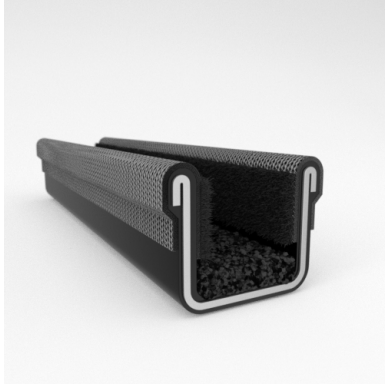

- **Part No. : 75000045**
- **Product Category : Window Channel/Weatherstrip**
- **Product Family : Seals**
- Ship from Location : Spring Lake, MI
- Standard Pack Quantity : 50 pcs
- Standard Carton Size : 73.5 x 5.0 x 5.0
- Made to Order/Stock : Made to Order
- Profile/Section : 8A1
- Material Type : Rubber Covered
- Color : Black
- Length : 6'
- Width : 0.625"
- Window Channel/Weatherstrip: Height : 0.500"
- Window Channel/Weatherstrip: Beaded or Unbeaded : Unbeaded
- Glass Range : 0.1875" to 0.250"
- Window Channel/Weatherstrip: Flexible or Rigid : Flexible
- Window Channel/Weatherstrip: Window Facing Material : Pile
- Same Profile As : 75000044, 75000045, 75000047