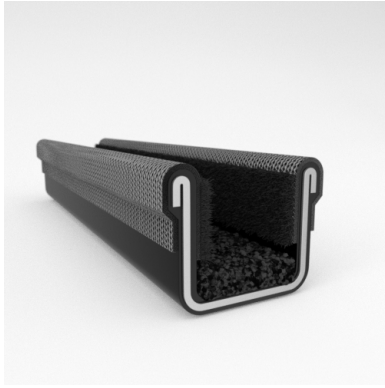

- **Part No. : 75000044**
- **Product Category : Restoration Vehicle Seal**
- **Product Family : Seals**
- Restoration Vehicle Seal: Vehicle Make : Chrysler
- Restoration Vehicle Seal: Vehicle Model : Chrysler
- Restoration Vehicle Seal: Body : 2 Door Station Wagon
- Restoration Vehicle Seal: Platform : All
- Restoration Vehicle Seal: Start Year : 1957
- Restoration Vehicle Seal: End Year : 1959
- Restoration Vehicle Seal: Description : Channel - QTR WDO - Rear Lower
- Restoration Vehicle Seal: Section : 8A1
- Made to Order/Stock : Obsolete
- Same Profile As : 75000044