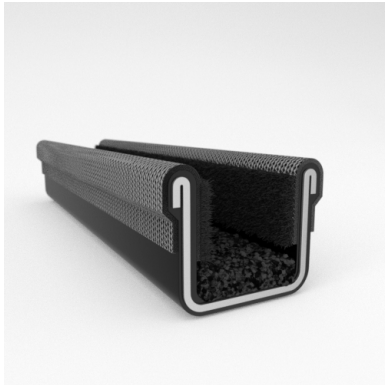

- **Part No. : 75000047**
- **Product Category : Window Channel/Weatherstrip**
- **Product Family : Seals**
- Ship from Location : Spring Lake, MI
- Standard Pack Quantity : 25 pcs
- Standard Carton Size : 97.5 x 5.0 x 5.0
- Made to Order/Stock : MADE TO STOCK
- Profile/Section : 8A1
- Material Type : Rubber Covered
- Color : Black
- Length : 8'
- Width : 0.625"
- Window Channel/Weatherstrip: Height : 0.500"
- Window Channel/Weatherstrip: Beaded or Unbeaded : Unbeaded
- Glass Range : 0.1875" to 0.250"
- Window Channel/Weatherstrip: Flexible or Rigid : Flexible
- Window Channel/Weatherstrip: Window Facing Material : Pile
- Same Profile As : 75000044, 75000045, 75000047