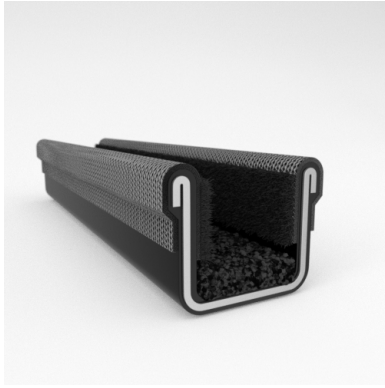

- **Part No. : 75000045**
- **Product Category : Restoration Vehicle Seal**
- **Product Family : Seals**
- Restoration Vehicle Seal: Vehicle Make : Chrysler
- Restoration Vehicle Seal: Vehicle Model : Chrysler
- Restoration Vehicle Seal: Body : 2 Door Station Wagon
- Restoration Vehicle Seal: Platform : All
- Restoration Vehicle Seal: Start Year : 1957
- Restoration Vehicle Seal: End Year : 1959
- Restoration Vehicle Seal: Description : Channel - QTR WDO - Rear Lower
- Restoration Vehicle Seal: Section : 8A1
- Made to Order/Stock : Made to Order
- Same Profile As : 75000045