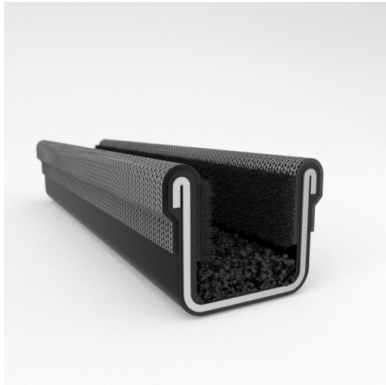

- **Part No. : 75000047**
- **Product Category : Window Channel/Weatherstrip**
- **Product Family : Seals**
- Ship from Location : Spring Lake, MI
- Standard Pack Quantity : 25 pcs
- Standard Carton Size : 97.5 x 5.0 x 5.0
- Made to Order/Stock : In Stock
- Profile/Section : 8A1
- Material Type : Rubber Covered
- Color : Black
- Length : 8'
- Width : 0.625"
- Window Channel/Weatherstrip: Height : 0.500"
- Window Channel/Weatherstrip: Beaded or Unbeaded : Unbeaded
- Glass Range : 0.1875" to 0.250"
- Window Channel/Weatherstrip: Flexible or Rigid : Flexible
- Window Channel/Weatherstrip: Window Facing Material : Pile
- Same Profile As : 75000044, 75000045, 75000047