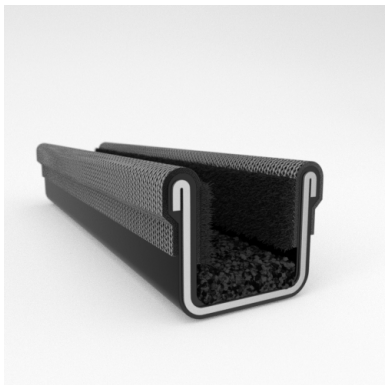

- Unbeaded with Steel Core
- Unbeaded All-Rubber Channels with Flocked or Coated Linings
- Beaded Channels
- Weatherstrips with Stainless Steel Beads
- Weatherstrips without Stainless Steel Beads

ADDITIONAL BENEFITS

- Eliminates Rattles
- Tight, Long-Lasting Fit to Cushion Glass
- Protects Against Corrosion, Moisture, Dust and Drafts
- Resists Fading

Scan the QR Code to Contact Us

- **Part No. : 75000045**
- **Product Category : Window Channel/Weatherstrip**
- **Product Family : Seals**
- Ship from Location : Spring Lake, MI
- Standard Pack Quantity : 50 pcs
- Standard Carton Size : 73.5 x 5.0 x 5.0
- Made to Order/Stock : Made to Order
- Profile/Section : 8A1
- Material Type : Rubber Covered
- Color : Black
- Length : 6'
- Width : 0.625"
- Window Channel/Weatherstrip: Height : 0.500"
- Window Channel/Weatherstrip: Beaded or Unbeaded : Unbeaded
- Glass Range : 0.1875" to 0.250"
- Window Channel/Weatherstrip: Flexible or Rigid : Flexible
- Window Channel/Weatherstrip: Window Facing Material : Pile
- Same Profile As : 75000044, 75000045, 75000047

- **Part No. : 75000045**
- **Product Category : Restoration Vehicle Seal**
- **Product Family : Seals**
- Restoration Vehicle Seal: Vehicle Make : Diamond T
- Restoration Vehicle Seal: Vehicle Model : Diamond T
- Restoration Vehicle Seal: Body : C.O.E
- Restoration Vehicle Seal: Platform : N/A
- Restoration Vehicle Seal: Start Year : 1955
- Restoration Vehicle Seal: End Year : 1968
- Restoration Vehicle Seal: Description : Channel - Front Door - Top & Rear
- Restoration Vehicle Seal: Section : 8A1
- Made to Order/Stock : Made to Order
- Same Profile As : 75000045