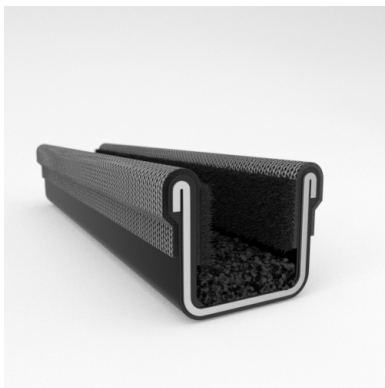

- **Part No. : 75000045**
- **Product Category : Restoration Vehicle Seal**
- **Product Family : Seals**
- Restoration Vehicle Seal: Vehicle Make : Chrysler
- Restoration Vehicle Seal: Vehicle Model : Chrysler
- Restoration Vehicle Seal: Body : 2 Door Station Wagon
- Restoration Vehicle Seal: Platform : N/A
- Restoration Vehicle Seal: Start Year : 1957
- Restoration Vehicle Seal: End Year : 1959
- Restoration Vehicle Seal: Description : Channel - QTR WDO - Rear Lower
- Restoration Vehicle Seal: Section : 8A1
- Made to Order/Stock : Made to Order
- Same Profile As : 75000045