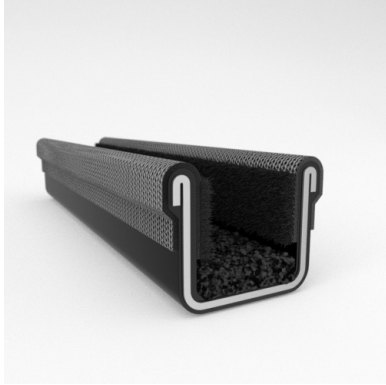

- **Part No. : 75000044**
- **Product Category : Window Channel/Weatherstrip**
- **Product Family : Seals**
- Ship from Location : Spring Lake, MI
- Standard Pack Quantity : 50 pcs
- Standard Carton Size : 61.5 x 4.5 x 4.5
- Made to Order/Stock : Part to be discontinued
- Profile/Section : 8A1
- Material Type : Rubber Covered
- Color : Black
- Length : 5'
- Width : 0.625"
- Window Channel/Weatherstrip: Height : 0.500"
- Window Channel/Weatherstrip: Beaded or Unbeaded : Unbeaded
- Glass Range : 0.1875" to 0.250"
- Window Channel/Weatherstrip: Flexible or Rigid : Flexible
- Window Channel/Weatherstrip: Window Facing Material : Pile
- Same Profile As : 75000044, 75000045, 75000047