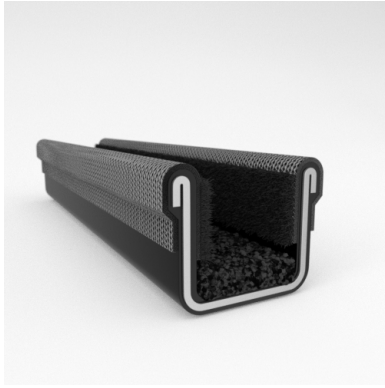

- **Part No. : 75000047**
- **Product Category : Restoration Vehicle Seal**
- **Product Family : Seals**
- Restoration Vehicle Seal: Vehicle Make : Chrysler
- Restoration Vehicle Seal: Vehicle Model : Chrysler
- Restoration Vehicle Seal: Body : 2 Door Station Wagon
- Restoration Vehicle Seal: Platform : All
- Restoration Vehicle Seal: Start Year : 1957
- Restoration Vehicle Seal: End Year : 1959
- Restoration Vehicle Seal: Description : Channel - QTR WDO - Rear Lower
- Restoration Vehicle Seal: Section : 8A1
- Made to Order/Stock : MADE TO STOCK
- Same Profile As : 75000047