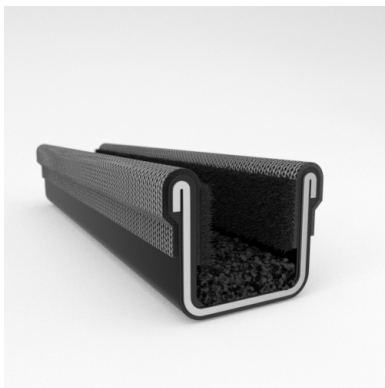

- **Part No. : 75000047**
- **Product Category : Restoration Vehicle Seal**
- **Product Family : Seals**
- Restoration Vehicle Seal: Vehicle Make : Chrysler
- Restoration Vehicle Seal: Vehicle Model : Chrysler
- Restoration Vehicle Seal: Body : 2 Door Station Wagon
- Restoration Vehicle Seal: Platform : N/A
- Restoration Vehicle Seal: Start Year : 1957
- Restoration Vehicle Seal: End Year : 1959
- Restoration Vehicle Seal: Description : Channel - QTR WDO - Rear Lower
- Restoration Vehicle Seal: Section : 8A1
- Made to Order/Stock : MADE TO STOCK
- Same Profile As : 75000047