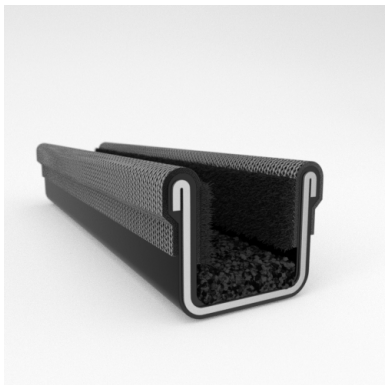

- Unbeaded with Steel Core
- Unbeaded All-Rubber Channels with Flocked or Coated Linings
- Beaded Channels
- Weatherstrips with Stainless Steel Beads
- Weatherstrips without Stainless Steel Beads

ADDITIONAL BENEFITS

- Eliminates Rattles
- Tight, Long-Lasting Fit to Cushion Glass
- Protects Against Corrosion, Moisture, Dust and Drafts
- Resists Fading

Scan the QR Code to Contact Us

- **Part No. : 75000047**
- **Product Category : Window Channel/Weatherstrip**
- **Product Family : Seals**
- Ship from Location : Spring Lake, MI
- Standard Pack Quantity : 25 pcs
- Standard Carton Size : 97.5 x 5.0 x 5.0
- Made to Order/Stock : MADE TO STOCK
- Profile/Section : 8A1
- Material Type : Rubber Covered
- Color : Black
- Length : 8'
- Width : 0.625"
- Window Channel/Weatherstrip: Height : 0.500"
- Window Channel/Weatherstrip: Beaded or Unbeaded : Unbeaded
- Glass Range : 0.1875" to 0.250"
- Window Channel/Weatherstrip: Flexible or Rigid : Flexible
- Window Channel/Weatherstrip: Window Facing Material : Pile
- Same Profile As : 75000044, 75000045, 75000047

- **Part No. : 75000047**
- **Product Category : Restoration Vehicle Seal**
- **Product Family : Seals**
- Restoration Vehicle Seal: Vehicle Make : Diamond T
- Restoration Vehicle Seal: Vehicle Model : Diamond T
- Restoration Vehicle Seal: Body : C.O.E
- Restoration Vehicle Seal: Platform : N/A
- Restoration Vehicle Seal: Start Year : 1955
- Restoration Vehicle Seal: End Year : 1968
- Restoration Vehicle Seal: Description : Channel - Front Door - Top & Rear
- Restoration Vehicle Seal: Section : 8A1
- Made to Order/Stock : MADE TO STOCK
- Same Profile As : 75000047