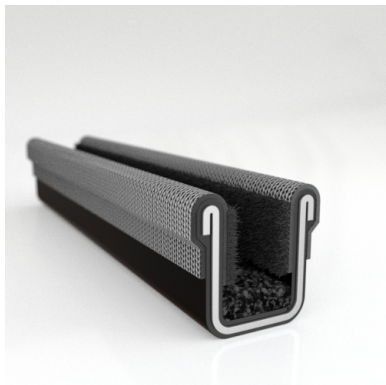

- Unbeaded with Steel Core
- Unbeaded All-Rubber Channels with Flocked or Coated Linings
- Beaded Channels
- Weatherstrips with Stainless Steel Beads
- Weatherstrips without Stainless Steel Beads

ADDITIONAL BENEFITS

- Eliminates Rattles
- Tight, Long-Lasting Fit to Cushion Glass
- Protects Against Corrosion, Moisture, Dust and Drafts
- Resists Fading

Scan the QR Code to Contact Us

- **Part No. : 75000049**
- **Product Category : Window Channel/Weatherstrip**
- **Product Family : Seals**
- Ship from Location : Spring Lake, MI
- Standard Pack Quantity : 50 pcs
- Standard Carton Size : 97.5 x 5.0 x 5.0
- Made to Order/Stock : MADE TO STOCK
- Profile/Section : 8A2
- Material Type : Rubber Covered
- Color : Black
- Length : 8'
- Width : 0.563'''
- Window Channel/Weatherstrip: Height : 0.531"
- Window Channel/Weatherstrip: Beaded or Unbeaded : Unbeaded
- Glass Range : 0.1875" to 0.250"
- Window Channel/Weatherstrip: Flexible or Rigid : Flexible
- Window Channel/Weatherstrip: Window Facing Material : Pile
- Same Profile As : 75000048, 75000049

- **Part No. : 75000049**
- **Product Category : Restoration Vehicle Seal**
- **Product Family : Seals**
- Restoration Vehicle Seal: Vehicle Make : Dodge
- Restoration Vehicle Seal: Vehicle Model : Dodge
- Restoration Vehicle Seal: Body : N/A
- Restoration Vehicle Seal: Platform : N/A
- Restoration Vehicle Seal: Start Year : 1953
- Restoration Vehicle Seal: End Year : 1960
- Restoration Vehicle Seal: Description : Channel - Front Door - Top & Rear
- Restoration Vehicle Seal: Section : 8A2
- Made to Order/Stock : MADE TO STOCK
- Same Profile As : 75000049