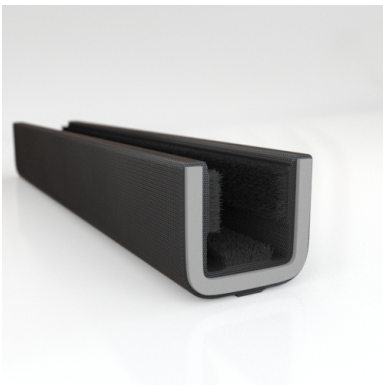

#### MATERIALS & STYLES

- Unbeaded with Steel Core
- Unbeaded All-Rubber Channels with Flocked or Coated Linings
- Beaded Channels
- Weatherstrips with Stainless Steel Beads
- Weatherstrips without Stainless Steel Beads

#### ADDITIONAL BENEFITS

- Eliminates Rattles
- Tight, Long-Lasting Fit to Cushion Glass
- Protects Against Corrosion, Moisture, Dust and Drafts
- Resists Fading

Scan the QR Code to Contact Us

- **Part No. : 75000072**
- **Product Category : Window Channel/Weatherstrip**
- **Product Family : Seals**
- Ship from Location : Spring Lake, MI
- Standard Pack Quantity : 50 pcs
- Standard Carton Size : 73.5 x 5.0 x 5.0
- Made to Order/Stock : MADE TO STOCK
- Profile/Section : 10G1
- Material Type : Cloth-Covered
- Color : Black
- Length : 6'
- Width : 0.625"
- Window Channel/Weatherstrip: Height : 0.531"
- Window Channel/Weatherstrip: Beaded or Unbeaded : Unbeaded
- Glass Range : 0.1875" to 0.250"
- Window Channel/Weatherstrip: Flexible or Rigid : Flexible
- Window Channel/Weatherstrip: Window Facing Material : Pile
- Same Profile As : 75000071, 75000072, 75000073, 75000074

- **Part No. : 75000072**
- **Product Category : Restoration Vehicle Seal**
- **Product Family : Seals**
- Restoration Vehicle Seal: Vehicle Make : Chevrolet & GMC
- Restoration Vehicle Seal: Vehicle Model : Chevrolet & GMC
- Restoration Vehicle Seal: Body : Cab
- Restoration Vehicle Seal: Platform : Without Frame
- Restoration Vehicle Seal: Start Year : 1950
- Restoration Vehicle Seal: End Year : 1963
- Restoration Vehicle Seal: Description : Channel - Front Door - Top & Rear
- Restoration Vehicle Seal: Section : 10G-1
- Made to Order/Stock : MADE TO STOCK
- Same Profile As : 75000072