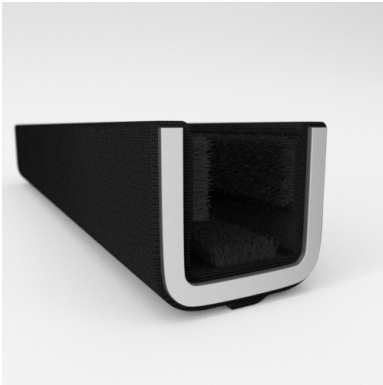

- **Part No. : 75000074**
- **Product Category : Window Channel/Weatherstrip**
- **Product Family : Seals**
- Ship from Location : Spring Lake, MI
- Standard Pack Quantity : 25 pcs
- Standard Carton Size : 109.5 x 5.0 5.0
- Made to Order/Stock : MADE TO STOCK
- Profile/Section : 10G1
- Material Type : Cloth-Covered
- Color : Black
- Length : 9'
- Width : 0.625"
- Window Channel/Weatherstrip: Height : 0.531"
- Window Channel/Weatherstrip: Beaded or Unbeaded : Unbeaded
- Glass Range : 0.1875" to 0.250"
- Window Channel/Weatherstrip: Flexible or Rigid : Flexible
- Window Channel/Weatherstrip: Window Facing Material : Pile
- Same Profile As : 75000071, 75000072, 75000073, 75000074