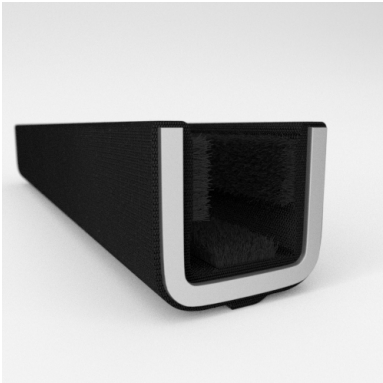

- **Part No. : 75000074**
- **Product Category : Window Channel/Weatherstrip**
- **Product Family : Seals**
- Ship from Location : Spring Lake, MI
- Standard Pack Quantity : 25 pcs
- Standard Carton Size : 109.5 x 5.0 5.0
- Made to Order/Stock : MADE TO STOCK
- Profile/Section : 10G1
- Material Type : Cloth-Covered
- Color : Black
- Length : 9'
- Width : 0.625"
- Window Channel/Weatherstrip: Height : 0.531"
- Window Channel/Weatherstrip: Beaded or Unbeaded : Unbeaded
- Glass Range : 0.1875" to 0.250"
- Window Channel/Weatherstrip: Flexible or Rigid : Flexible
- Window Channel/Weatherstrip: Window Facing Material : Pile
- Same Profile As : 75000071, 75000072, 75000073, 75000074