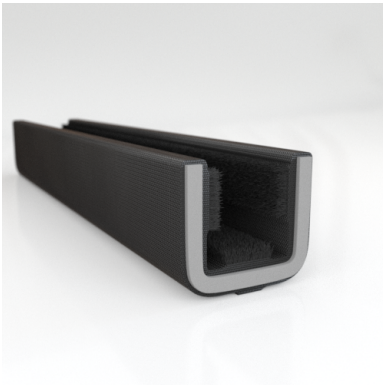

- Unbeaded with Steel Core
- Unbeaded All-Rubber Channels with Flocked or Coated Linings
- Beaded Channels
- Weatherstrips with Stainless Steel Beads
- Weatherstrips without Stainless Steel Beads

ADDITIONAL BENEFITS

- Eliminates Rattles
- Tight, Long-Lasting Fit to Cushion Glass
- Protects Against Corrosion, Moisture, Dust and Drafts
- Resists Fading

Scan the QR Code to Contact Us

- **Part No. : 75000072**
- **Product Category : Window Channel/Weatherstrip**
- **Product Family : Seals**
- Ship from Location : Spring Lake, MI
- Standard Pack Quantity : 50 pcs
- Standard Carton Size : 73.5 x 5.0 x 5.0
- Made to Order/Stock : MADE TO STOCK
- Profile/Section : 10G1
- Material Type : Cloth-Covered
- Color : Black
- Length : 6'
- Width : 0.625"
- Window Channel/Weatherstrip: Height : 0.531"
- Window Channel/Weatherstrip: Beaded or Unbeaded : Unbeaded
- Glass Range : 0.1875" to 0.250"
- Window Channel/Weatherstrip: Flexible or Rigid : Flexible
- Window Channel/Weatherstrip: Window Facing Material : Pile
- Same Profile As : 75000071, 75000072, 75000073, 75000074

- **Part No. : 75000072**
- **Product Category : Restoration Vehicle Seal**
- **Product Family : Seals**
- Restoration Vehicle Seal: Vehicle Make : Chevrolet & GMC
- Restoration Vehicle Seal: Vehicle Model : Chevrolet & GMC
- Restoration Vehicle Seal: Body : Cab
- Restoration Vehicle Seal: Platform : Without Frame
- Restoration Vehicle Seal: Start Year : 1950
- Restoration Vehicle Seal: End Year : 1963
- Restoration Vehicle Seal: Description : Channel - Front Door - Top & Rear
- Restoration Vehicle Seal: Section : 10G-1
- Made to Order/Stock : MADE TO STOCK
- Same Profile As : 75000072