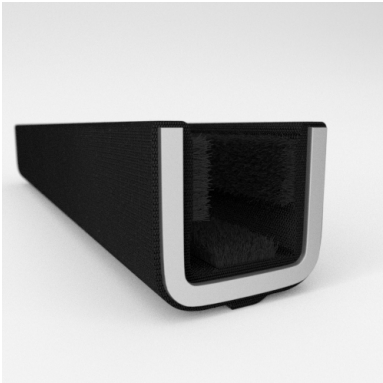

- **Part No. : 75000074**
- **Product Category : Window Channel/Weatherstrip**
- **Product Family : Seals**
- Ship from Location : Spring Lake, MI
- Standard Pack Quantity : 25 pcs
- Standard Carton Size : 109.5 x 5.0 5.0
- Made to Order/Stock : In Stock
- Profile/Section : 10G1
- Material Type : Cloth-Covered
- Color : Black
- Length : 9'
- Width : 0.625"
- Window Channel/Weatherstrip: Height : 0.531"
- Window Channel/Weatherstrip: Beaded or Unbeaded : Unbeaded
- Glass Range : 0.1875" to 0.250"
- Window Channel/Weatherstrip: Flexible or Rigid : Flexible
- Window Channel/Weatherstrip: Window Facing Material : Pile
- Same Profile As : 75000071, 75000072, 75000073, 75000074