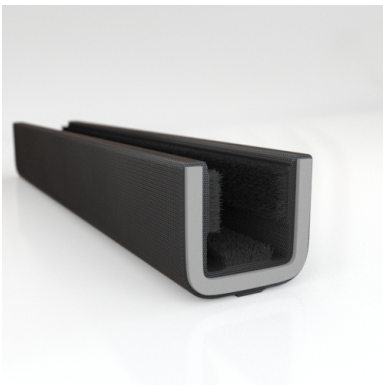

#### MATERIALS & STYLES

- Unbeaded with Steel Core
- Unbeaded All-Rubber Channels with Flocked or Coated Linings
- Beaded Channels
- Weatherstrips with Stainless Steel Beads
- Weatherstrips without Stainless Steel Beads

#### ADDITIONAL BENEFITS

- Eliminates Rattles
- Tight, Long-Lasting Fit to Cushion Glass
- Protects Against Corrosion, Moisture, Dust and Drafts
- Resists Fading

Scan the QR Code to Contact Us

- **Part No. : 75000073**
- **Product Category : Window Channel/Weatherstrip**
- **Product Family : Seals**
- Ship from Location : Spring Lake, MI
- Standard Pack Quantity : 25 pcs
- Standard Carton Size : 97.5 x 5.0 x 5.0
- Made to Order/Stock : MADE TO STOCK
- Profile/Section : 10G1
- Material Type : Cloth-Covered
- Color : Black
- Length : 8'
- Width : 0.625"
- Window Channel/Weatherstrip: Height : 0.531"
- Window Channel/Weatherstrip: Beaded or Unbeaded : Unbeaded
- Glass Range : 0.1875" to 0.250"
- Window Channel/Weatherstrip: Flexible or Rigid : Flexible
- Window Channel/Weatherstrip: Window Facing Material : Pile
- Same Profile As : 75000071, 75000072, 75000073, 75000074

- **Part No. : 75000073**
- **Product Category : Restoration Vehicle Seal**
- **Product Family : Seals**
- Restoration Vehicle Seal: Vehicle Make : Chevrolet & GMC
- Restoration Vehicle Seal: Vehicle Model : Chevrolet & GMC
- Restoration Vehicle Seal: Body : Cab
- Restoration Vehicle Seal: Platform : Without Frame
- Restoration Vehicle Seal: Start Year : 1950
- Restoration Vehicle Seal: End Year : 1963
- Restoration Vehicle Seal: Description : Channel - Front Door - Top & Rear
- Restoration Vehicle Seal: Section : 10G-1
- Made to Order/Stock : MADE TO STOCK
- Same Profile As : 75000073