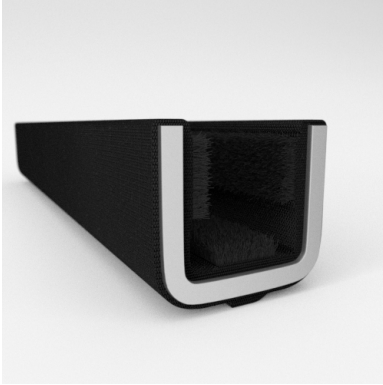

- **Part No. : 75000072**
- **Product Category : Window Channel/Weatherstrip**
- **Product Family : Seals**
- Ship from Location : Spring Lake, MI
- Standard Pack Quantity : 50 pcs
- Standard Carton Size : 73.5 x 5.0 x 5.0
- Made to Order/Stock : MADE TO STOCK
- Profile/Section : 10G1
- Material Type : Cloth-Covered
- Color : Black
- Length : 6'
- Width : 0.625"
- Window Channel/Weatherstrip: Height : 0.531"
- Window Channel/Weatherstrip: Beaded or Unbeaded : Unbeaded
- Glass Range : 0.1875" to 0.250"
- Window Channel/Weatherstrip: Flexible or Rigid : Flexible
- Window Channel/Weatherstrip: Window Facing Material : Pile
- Same Profile As : 75000071, 75000072, 75000073, 75000074