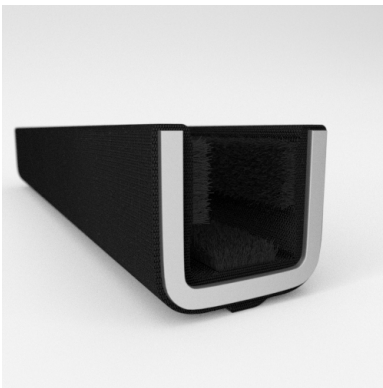

CATALOG PARTS

WINDOW CHANNELS & WEATHERSTRIPS

EASY WAY TO INSTALL SLIDING OR ROLLING WINDOWS

Cooper Standard Industrial and Specialty Group (ISG)'s Channels and Weatherstrips hold and protect glass securely while shielding occupants and contents from dust, moisture and noise. Our Channel and Weatherstrip products are manufactured to fit a variety of OEM and aftermarket applications, including classic auto restoration; sliding glass windows in office foyers; separation windows in taxis and police cars; recreational vehicles; and ticket booths.

- Unbeaded with Steel Core
- Unbeaded All-Rubber Channels with Flocked or Coated Linings
- Beaded Channels
- Weatherstrips with Stainless Steel Beads
- Weatherstrips without Stainless Steel Beads

ADDITIONAL BENEFITS

- Eliminates Rattles
- Tight, Long-Lasting Fit to Cushion Glass
- Protects Against Corrosion, Moisture, Dust and Drafts
- Resists Fading

Scan the QR Code to Contact Us

- **Part No. : 75000074**
- **Product Category : Window Channel/Weatherstrip**
- **Product Family : Seals**
- Ship from Location : Spring Lake, MI
- Standard Pack Quantity : 25 pcs
- Standard Carton Size : 109.5 x 5.0 5.0
- Made to Order/Stock : MADE TO STOCK
- Profile/Section : 10G1
- Material Type : Cloth-Covered
- Color : Black
- Length : 9'
- Width : 0.625"
- Window Channel/Weatherstrip: Height : 0.531"
- Window Channel/Weatherstrip: Beaded or Unbeaded : Unbeaded
- Glass Range : 0.1875" to 0.250"
- Window Channel/Weatherstrip: Flexible or Rigid : Flexible
- Window Channel/Weatherstrip: Window Facing Material : Pile
- Same Profile As : 75000071, 75000072, 75000073, 75000074