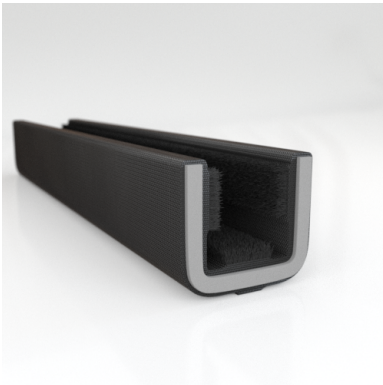

- Unbeaded with Steel Core
- Unbeaded All-Rubber Channels with Flocked or Coated Linings
- Beaded Channels
- Weatherstrips with Stainless Steel Beads
- Weatherstrips without Stainless Steel Beads

ADDITIONAL BENEFITS

- Eliminates Rattles
- Tight, Long-Lasting Fit to Cushion Glass
- Protects Against Corrosion, Moisture, Dust and Drafts
- Resists Fading

Scan the QR Code to Contact Us

- **Part No. : 75000074**
- **Product Category : Window Channel/Weatherstrip**
- **Product Family : Seals**
- Ship from Location : Spring Lake, MI
- Standard Pack Quantity : 25 pcs
- Standard Carton Size : 109.5 x 5.0 5.0
- Made to Order/Stock : MADE TO STOCK
- Profile/Section : 10G1
- Material Type : Cloth-Covered
- Color : Black
- Length : 9'
- Width : 0.625"
- Window Channel/Weatherstrip: Height : 0.531"
- Window Channel/Weatherstrip: Beaded or Unbeaded : Unbeaded
- Glass Range : 0.1875" to 0.250"
- Window Channel/Weatherstrip: Flexible or Rigid : Flexible
- Window Channel/Weatherstrip: Window Facing Material : Pile
- Same Profile As : 75000071, 75000072, 75000073, 75000074

- **Part No. : 75000074**
- **Product Category : Restoration Vehicle Seal**
- **Product Family : Seals**
- Restoration Vehicle Seal: Vehicle Make : Chevrolet & GMC
- Restoration Vehicle Seal: Vehicle Model : Chevrolet & GMC
- Restoration Vehicle Seal: Body : Cab
- Restoration Vehicle Seal: Platform : Without Frame
- Restoration Vehicle Seal: Start Year : 1950
- Restoration Vehicle Seal: End Year : 1963
- Restoration Vehicle Seal: Description : Channel - Front Door - Top & Rear
- Restoration Vehicle Seal: Section : 10G-1
- Made to Order/Stock : MADE TO STOCK
- Same Profile As : 75000074