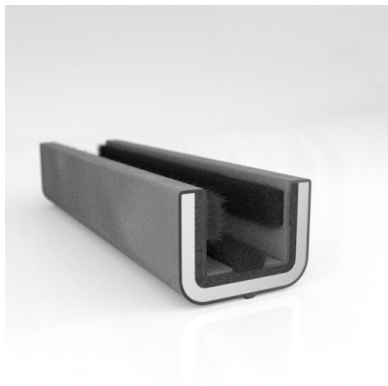

CATALOG PARTS

WINDOW CHANNELS & WEATHERSTRIPS

EASY WAY TO INSTALL SLIDING OR ROLLING WINDOWS

Cooper Standard Industrial and Specialty Group (ISG)'s Channels and Weatherstrips hold and protect glass securely while shielding occupants and contents from dust, moisture and noise. Our Channel and Weatherstrip products are manufactured to fit a variety of OEM and aftermarket applications, including classic auto restoration; sliding glass windows in office foyers; separation windows in taxis and police cars; recreational vehicles; and ticket booths.

- Unbeaded with Steel Core
- Unbeaded All-Rubber Channels with Flocked or Coated Linings
- Beaded Channels
- Weatherstrips with Stainless Steel Beads
- Weatherstrips without Stainless Steel Beads

ADDITIONAL BENEFITS

- Eliminates Rattles
- Tight, Long-Lasting Fit to Cushion Glass
- Protects Against Corrosion, Moisture, Dust and Drafts
- Resists Fading

Scan the QR Code to Contact Us

- **Part No. : 75000079**
- **Product Category : Window Channel/Weatherstrip**
- **Product Family : Seals**
- Ship from Location : Spring Lake, MI
- Standard Pack Quantity : 25 pcs
- Standard Carton Size : 61.5 x 4.5 x 4.5
- Made to Order/Stock : MADE TO STOCK
- Profile/Section : 10M1
- Material Type : Cloth-Covered
- Color : Black
- Length : 5'
- Width : 0.844"
- Window Channel/Weatherstrip: Height : 0.625"
- Window Channel/Weatherstrip: Beaded or Unbeaded : Unbeaded
- Glass Range : 0.1875" to 0.250"
- Window Channel/Weatherstrip: Flexible or Rigid : Rigid
- Window Channel/Weatherstrip: Window Facing Material : Pile
- Same Profile As : 75000079, 75000080