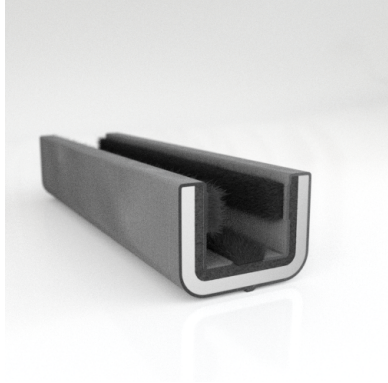

CATALOG PARTS

WINDOW CHANNELS & WEATHERSTRIPS

EASY WAY TO INSTALL SLIDING OR ROLLING WINDOWS

Cooper Standard Industrial and Specialty Group (ISG)'s Channels and Weatherstrips hold and protect glass securely while shielding occupants and contents from dust, moisture and noise. Our Channel and Weatherstrip products are manufactured to fit a variety of OEM and aftermarket applications, including classic auto restoration; sliding glass windows in office foyers; separation windows in taxis and police cars; recreational vehicles; and ticket booths.

APPLICATIONS

- Sliding Windows
- Inner Belts
- Outer Belts
- Glass Runs

MARKETS SERVED

- Automotive
- Heavy Machinery
- Marine
- Construction
- Manufacturing
- Transportation
- Recreational Vehicles

MATERIALS & STYLES

- Unbeaded with Steel Core
- Unbeaded All-Rubber Channels with Flocked or Coated Linings
- Beaded Channels
- Weatherstrips with Stainless Steel Beads
- Weatherstrips without Stainless Steel Beads

ADDITIONAL BENEFITS

- Eliminates Rattles
- Tight, Long-Lasting Fit to Cushion Glass
- Protects Against Corrosion, Moisture, Dust and Drafts
- Resists Fading

Scan the QR Code to Contact Us

- **Part No. : 75000079**
- **Product Category : Window Channel/Weatherstrip**
- **Product Family : Seals**
- Ship from Location : Spring Lake, MI
- Standard Pack Quantity : 25 pcs
- Standard Carton Size : 61.5 x 4.5 x 4.5
- Made to Order/Stock : MADE TO STOCK
- Profile/Section : 10M1
- Material Type : Cloth-Covered
- Color : Black
- Length : 5'
- Width : 0.844"
- Window Channel/Weatherstrip: Height : 0.625"
- Window Channel/Weatherstrip: Beaded or Unbeaded : Unbeaded
- Glass Range : 0.1875" to 0.250"
- Window Channel/Weatherstrip: Flexible or Rigid : Rigid
- Window Channel/Weatherstrip: Window Facing Material : Pile
- Same Profile As : 75000079, 75000080