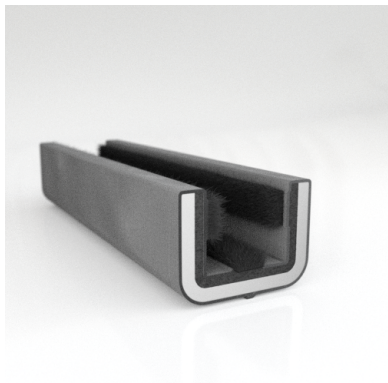

- Unbeaded with Steel Core
- Unbeaded All-Rubber Channels with Flocked or Coated Linings
- Beaded Channels
- Weatherstrips with Stainless Steel Beads
- Weatherstrips without Stainless Steel Beads

ADDITIONAL BENEFITS

- Eliminates Rattles
- Tight, Long-Lasting Fit to Cushion Glass
- Protects Against Corrosion, Moisture, Dust and Drafts
- Resists Fading

Scan the QR Code to Contact Us

- **Part No. : 75000080**
- **Product Category : Window Channel/Weatherstrip**
- **Product Family : Seals**
- Ship from Location : Spring Lake, MI
- Standard Pack Quantity : 25 pcs
- Standard Carton Size : 121.5 x 5.0 x 5.0
- Made to Order/Stock : MADE TO STOCK
- Profile/Section : 10M1
- Material Type : Cloth-Covered
- Color : Black
- Length : 110"
- Width : 0.844"
- Window Channel/Weatherstrip: Height : 0.625"
- Window Channel/Weatherstrip: Beaded or Unbeaded : Unbeaded
- Glass Range : 0.1875" to 0.250"
- Window Channel/Weatherstrip: Flexible or Rigid : Rigid
- Window Channel/Weatherstrip: Window Facing Material : Pile
- Same Profile As : 75000079, 75000080

- **Part No. : 75000080**
- **Product Category : Restoration Vehicle Seal**
- **Product Family : Seals**
- Restoration Vehicle Seal: Vehicle Make : Chevrolet & GMC
- Restoration Vehicle Seal: Vehicle Model : Chevrolet & GMC
- Restoration Vehicle Seal: Body : Truck Cab
- Restoration Vehicle Seal: Platform : Without Frame
- Restoration Vehicle Seal: Start Year : 1962
- Restoration Vehicle Seal: End Year : 1964
- Restoration Vehicle Seal: Description : Channel - Front Door - Top & Rear
- Restoration Vehicle Seal: Section : 10M1
- Made to Order/Stock : MADE TO STOCK
- Same Profile As : 75000080