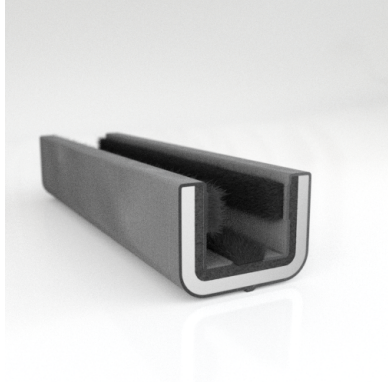

CATALOG PARTS

WINDOW CHANNELS & WEATHERSTRIPS

EASY WAY TO INSTALL SLIDING OR ROLLING WINDOWS

Cooper Standard Industrial and Specialty Group (ISG)'s Channels and Weatherstrips hold and protect glass securely while shielding occupants and contents from dust, moisture and noise. Our Channel and Weatherstrip products are manufactured to fit a variety of OEM and aftermarket applications, including classic auto restoration; sliding glass windows in office foyers; separation windows in taxis and police cars; recreational vehicles; and ticket booths.

- Unbeaded with Steel Core
- Unbeaded All-Rubber Channels with Flocked or Coated Linings
- Beaded Channels
- Weatherstrips with Stainless Steel Beads
- Weatherstrips without Stainless Steel Beads

ADDITIONAL BENEFITS

- Eliminates Rattles
- Tight, Long-Lasting Fit to Cushion Glass
- Protects Against Corrosion, Moisture, Dust and Drafts
- Resists Fading

Scan the QR Code to Contact Us

- **Part No. : 75000080**
- **Product Category : Window Channel/Weatherstrip**
- **Product Family : Seals**
- Ship from Location : Spring Lake, MI
- Standard Pack Quantity : 25 pcs
- Standard Carton Size : 121.5 x 5.0 x 5.0
- Made to Order/Stock : MADE TO STOCK
- Profile/Section : 10M1
- Material Type : Cloth-Covered
- Color : Black
- Length : 110"
- Width : 0.844"
- Window Channel/Weatherstrip: Height : 0.625"
- Window Channel/Weatherstrip: Beaded or Unbeaded : Unbeaded
- Glass Range : 0.1875" to 0.250"
- Window Channel/Weatherstrip: Flexible or Rigid : Rigid
- Window Channel/Weatherstrip: Window Facing Material : Pile
- Same Profile As : 75000079, 75000080