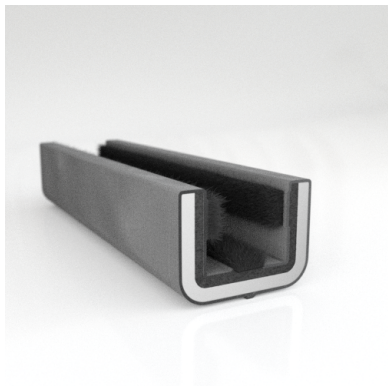

CATALOG PARTS

WINDOW CHANNELS & WEATHERSTRIPS

EASY WAY TO INSTALL SLIDING OR ROLLING WINDOWS

Cooper Standard Industrial and Specialty Group (ISG)'s Channels and Weatherstrips hold and protect glass securely while shielding occupants and contents from dust, moisture and noise. Our Channel and Weatherstrip products are manufactured to fit a variety of OEM and aftermarket applications, including classic auto restoration; sliding glass windows in office foyers; separation windows in taxis and police cars; recreational vehicles; and ticket booths.

- Unbeaded with Steel Core
- Unbeaded All-Rubber Channels with Flocked or Coated Linings
- Beaded Channels
- Weatherstrips with Stainless Steel Beads
- Weatherstrips without Stainless Steel Beads

ADDITIONAL BENEFITS

- Eliminates Rattles
- Tight, Long-Lasting Fit to Cushion Glass
- Protects Against Corrosion, Moisture, Dust and Drafts
- Resists Fading

Scan the QR Code to Contact Us

- **Part No. : 75000080**
- **Product Category : Window Channel/Weatherstrip**
- **Product Family : Seals**
- Ship from Location : Spring Lake, MI
- Standard Pack Quantity : 25 pcs
- Standard Carton Size : 121.5 x 5.0 x 5.0
- Made to Order/Stock : MADE TO STOCK
- Profile/Section : 10M1
- Material Type : Cloth-Covered
- Color : Black
- Length : 110"
- Width : 0.844"
- Window Channel/Weatherstrip: Height : 0.625"
- Window Channel/Weatherstrip: Beaded or Unbeaded : Unbeaded
- Glass Range : 0.1875" to 0.250"
- Window Channel/Weatherstrip: Flexible or Rigid : Rigid
- Window Channel/Weatherstrip: Window Facing Material : Pile
- Same Profile As : 75000079, 75000080