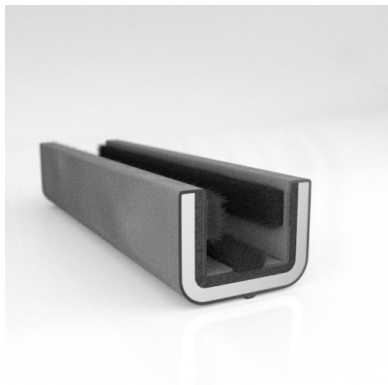

- Unbeaded with Steel Core
- Unbeaded All-Rubber Channels with Flocked or Coated Linings
- Beaded Channels
- Weatherstrips with Stainless Steel Beads
- Weatherstrips without Stainless Steel Beads

ADDITIONAL BENEFITS

- Eliminates Rattles
- Tight, Long-Lasting Fit to Cushion Glass
- Protects Against Corrosion, Moisture, Dust and Drafts
- Resists Fading

Scan the QR Code to Contact Us

- **Part No. : 75000080**
- **Product Category : Window Channel/Weatherstrip**
- **Product Family : Seals**
- Ship from Location : Spring Lake, MI
- Standard Pack Quantity : 25 pcs
- Standard Carton Size : 121.5 x 5.0 x 5.0
- Made to Order/Stock : MADE TO STOCK
- Profile/Section : 10M1
- Material Type : Cloth-Covered
- Color : Black
- Length : 110"
- Width : 0.844"
- Window Channel/Weatherstrip: Height : 0.625"
- Window Channel/Weatherstrip: Beaded or Unbeaded : Unbeaded
- Glass Range : 0.1875" to 0.250"
- Window Channel/Weatherstrip: Flexible or Rigid : Rigid
- Window Channel/Weatherstrip: Window Facing Material : Pile
- Same Profile As : 75000079, 75000080

- **Part No. : 75000080**
- **Product Category : Restoration Vehicle Seal**
- **Product Family : Seals**
- Restoration Vehicle Seal: Vehicle Make : Chevrolet & GMC
- Restoration Vehicle Seal: Vehicle Model : Chevrolet & GMC
- Restoration Vehicle Seal: Body : Truck Cab
- Restoration Vehicle Seal: Platform : Without Frame
- Restoration Vehicle Seal: Start Year : 1962
- Restoration Vehicle Seal: End Year : 1964
- Restoration Vehicle Seal: Description : Channel - Front Door - Top & Rear
- Restoration Vehicle Seal: Section : 10M1
- Made to Order/Stock : MADE TO STOCK
- Same Profile As : 75000080