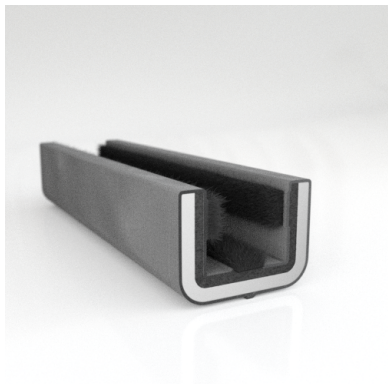

CATALOG PARTS

WINDOW CHANNELS & WEATHERSTRIPS

EASY WAY TO INSTALL SLIDING OR ROLLING WINDOWS

Cooper Standard Industrial and Specialty Group (ISG)'s Channels and Weatherstrips hold and protect glass securely while shielding occupants and contents from dust, moisture and noise. Our Channel and Weatherstrip products are manufactured to fit a variety of OEM and aftermarket applications, including classic auto restoration; sliding glass windows in office foyers; separation windows in taxis and police cars; recreational vehicles; and ticket booths.

- Unbeaded with Steel Core
- Unbeaded All-Rubber Channels with Flocked or Coated Linings
- Beaded Channels
- Weatherstrips with Stainless Steel Beads
- Weatherstrips without Stainless Steel Beads

ADDITIONAL BENEFITS

- Eliminates Rattles
- Tight, Long-Lasting Fit to Cushion Glass
- Protects Against Corrosion, Moisture, Dust and Drafts
- Resists Fading

Scan the QR Code to Contact Us

- **Part No. : 75000080**
- **Product Category : Window Channel/Weatherstrip**
- **Product Family : Seals**
- Ship from Location : Spring Lake, MI
- Standard Pack Quantity : 25 pcs
- Standard Carton Size : 121.5 x 5.0 x 5.0
- Made to Order/Stock : MADE TO STOCK
- Profile/Section : 10M1
- Material Type : Cloth-Covered
- Color : Black
- Length : 110"
- Width : 0.844"
- Window Channel/Weatherstrip: Height : 0.625"
- Window Channel/Weatherstrip: Beaded or Unbeaded : Unbeaded
- Glass Range : 0.1875" to 0.250"
- Window Channel/Weatherstrip: Flexible or Rigid : Rigid
- Window Channel/Weatherstrip: Window Facing Material : Pile
- Same Profile As : 75000079, 75000080