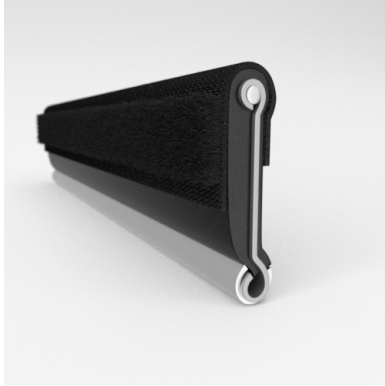

CATALOG PARTS

WINDOW CHANNELS & WEATHERSTRIPS

EASY WAY TO INSTALL SLIDING OR ROLLING WINDOWS

Cooper Standard Industrial and Specialty Group (ISG)'s Channels and Weatherstrips hold and protect glass securely while shielding occupants and contents from dust, moisture and noise. Our Channel and Weatherstrip products are manufactured to fit a variety of OEM and aftermarket applications, including classic auto restoration; sliding glass windows in office foyers; separation windows in taxis and police cars; recreational vehicles; and ticket booths.

- Unbeaded with Steel Core
- Unbeaded All-Rubber Channels with Flocked or Coated Linings
- Beaded Channels
- Weatherstrips with Stainless Steel Beads
- Weatherstrips without Stainless Steel Beads

ADDITIONAL BENEFITS

- Eliminates Rattles
- Tight, Long-Lasting Fit to Cushion Glass
- Protects Against Corrosion, Moisture, Dust and Drafts
- Resists Fading

Scan the QR Code to Contact Us

- **Part No. : 75000086**
- **Product Category : Window Channel/Weatherstrip**
- **Product Family : Seals**
- Ship from Location : Spring Lake, MI
- Standard Pack Quantity : 50 pcs
- Standard Carton Size : 97.5 x 5.0 x 5.0
- Made to Order/Stock : In Stock
- Profile/Section : M8
- Material Type : Rubber Covered
- Color : Black
- Length : 8'
- Width : 0.250"
- Window Channel/Weatherstrip: Height : 0.563"
- Window Channel/Weatherstrip: Beaded or Unbeaded : Unbeaded
- Window Channel/Weatherstrip: Flexible or Rigid : Flexible
- Window Channel/Weatherstrip: Window Facing Material : Pile
- Same Profile As : 75000085, 75000086