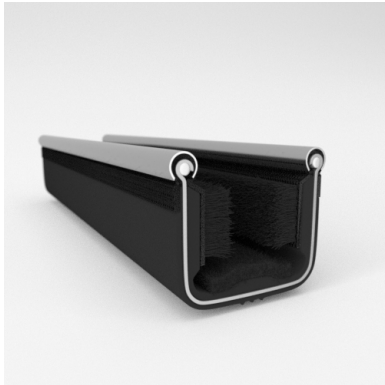

- **Part No. : 75000098**
- **Product Category : Window Channel/Weatherstrip**
- **Product Family : Seals**
- Ship from Location : Spring Lake, MI
- Standard Pack Quantity : 25 pcs
- Standard Carton Size : 97.5 x 5.0 x 5.0
- Made to Order/Stock : MADE TO STOCK
- Profile/Section : Y526
- Material Type : Rubber Covered
- Color : Black
- Length : 8'
- Width : 0.625"
- Window Channel/Weatherstrip: Height : 0.563"
- Window Channel/Weatherstrip: Beaded or Unbeaded : Beaded
- Glass Range : 0.1875" to 0.250"
- Window Channel/Weatherstrip: Flexible or Rigid : Flexible
- Window Channel/Weatherstrip: Window Facing Material : Pile
- Same Profile As : 75000095, 75000096, 75000098, 75000100