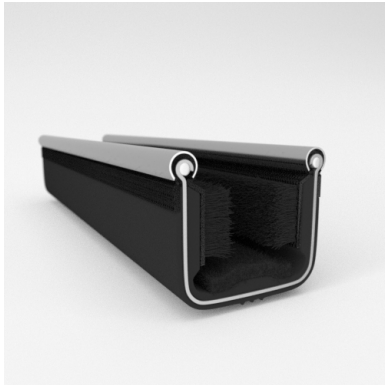

- **Part No. : 75000098**
- **Product Category : Window Channel/Weatherstrip**
- **Product Family : Seals**
- Ship from Location : Spring Lake, MI
- Standard Pack Quantity : 25 pcs
- Standard Carton Size : 97.5 x 5.0 x 5.0
- Made to Order/Stock : In Stock
- Profile/Section : Y526
- Material Type : Rubber Covered
- Color : Black
- Length : 8'
- Width : 0.625"
- Window Channel/Weatherstrip: Height : 0.563"
- Window Channel/Weatherstrip: Beaded or Unbeaded : Beaded
- Glass Range : 0.1875" to 0.250"
- Window Channel/Weatherstrip: Flexible or Rigid : Flexible
- Window Channel/Weatherstrip: Window Facing Material : Pile
- Same Profile As : 75000095, 75000096, 75000098, 75000100