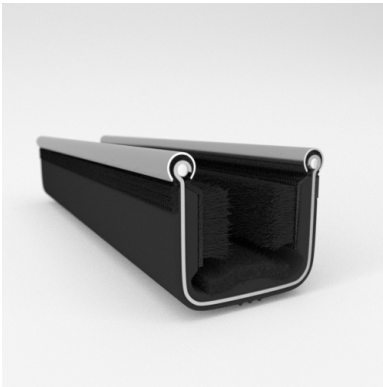

- **Part No. : 75000096**
- **Product Category : Restoration Vehicle Seal**
- **Product Family : Seals**
- Restoration Vehicle Seal: Vehicle Make : Chrysler
- Restoration Vehicle Seal: Vehicle Model : Chrysler
- Restoration Vehicle Seal: Body : All Closed Body Styles
- Restoration Vehicle Seal: Platform : N/A
- Restoration Vehicle Seal: Start Year : 1955
- Restoration Vehicle Seal: End Year : 1956
- Restoration Vehicle Seal: Description : Channel - Front Door - Top & Rear
- Restoration Vehicle Seal: Section : Y526
- Made to Order/Stock : MADE TO STOCK
- Same Profile As : 75000096