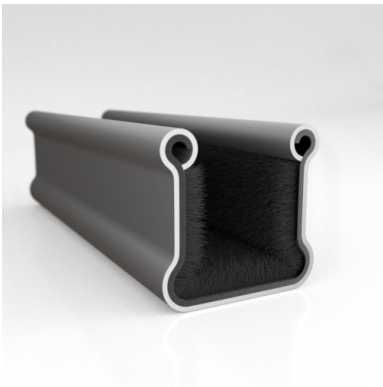

#### MATERIALS & STYLES

- Unbeaded with Steel Core
- Unbeaded All-Rubber Channels with Flocked or Coated Linings
- Beaded Channels
- Weatherstrips with Stainless Steel Beads
- Weatherstrips without Stainless Steel Beads

#### ADDITIONAL BENEFITS

- Eliminates Rattles
- Tight, Long-Lasting Fit to Cushion Glass
- Protects Against Corrosion, Moisture, Dust and Drafts
- Resists Fading

Scan the QR Code to Contact Us

- **Part No. : 75000115**
- **Product Category : Window Channel/Weatherstrip**
- **Product Family : Seals**
- Ship from Location : Spring Lake, MI
- Standard Pack Quantity : 25 pcs
- Standard Carton Size : 97.5 x 5.0 x 5.0
- Made to Order/Stock : MADE TO STOCK
- Profile/Section : Y563-2
- Material Type : Uncovered
- Length : 8'
- Width : 0.516"
- Window Channel/Weatherstrip: Height : 0.500"
- Window Channel/Weatherstrip: Beaded or Unbeaded : Beaded
- Glass Range : 0.1875" to 0.250"
- Window Channel/Weatherstrip: Flexible or Rigid : Rigid
- Window Channel/Weatherstrip: Window Facing Material : Pile
- Same Profile As : 75000114, 75000115

- **Part No. : 75000115**
- **Product Category : Restoration Vehicle Seal**
- **Product Family : Seals**
- Restoration Vehicle Seal: Vehicle Make : Chevrolet & GMC
- Restoration Vehicle Seal: Vehicle Model : Chevrolet & GMC
- Restoration Vehicle Seal: Body : Sedan Deliveries, Pick Ups
- Restoration Vehicle Seal: Platform : N/A
- Restoration Vehicle Seal: Start Year : 1955
- Restoration Vehicle Seal: End Year : 1963
- Restoration Vehicle Seal: Description : Front Door - Division Bar - Lower
- Restoration Vehicle Seal: Section : Y563-2
- Made to Order/Stock : MADE TO STOCK
- Same Profile As : 75000115