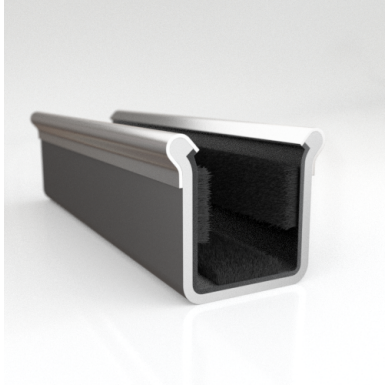

CATALOG PARTS

WINDOW CHANNELS & WEATHERSTRIPS

EASY WAY TO INSTALL SLIDING OR ROLLING WINDOWS

Cooper Standard Industrial and Specialty Group (ISG)'s Channels and Weatherstrips hold and protect glass securely while shielding occupants and contents from dust, moisture and noise. Our Channel and Weatherstrip products are manufactured to fit a variety of OEM and aftermarket applications, including classic auto restoration; sliding glass windows in office foyers; separation windows in taxis and police cars; recreational vehicles; and ticket booths.

- Unbeaded with Steel Core
- Unbeaded All-Rubber Channels with Flocked or Coated Linings
- Beaded Channels
- Weatherstrips with Stainless Steel Beads
- Weatherstrips without Stainless Steel Beads

ADDITIONAL BENEFITS

- Eliminates Rattles
- Tight, Long-Lasting Fit to Cushion Glass
- Protects Against Corrosion, Moisture, Dust and Drafts
- Resists Fading

Scan the QR Code to Contact Us

- **Part No. : 75000136**
- **Product Category : Window Channel/Weatherstrip**
- **Product Family : Seals**
- Ship from Location : Spring Lake, MI
- Standard Pack Quantity : 25 pcs
- Standard Carton Size : 97.5 x 5.0 x 5.0
- Made to Order/Stock : In Stock
- Profile/Section : Y660X
- Material Type : Uncovered
- Length : 8'
- Width : 0.500"
- Window Channel/Weatherstrip: Height : 0.547"
- Window Channel/Weatherstrip: Beaded or Unbeaded : Beaded
- Glass Range : 0.21875" to 0.281"
- Window Channel/Weatherstrip: Flexible or Rigid : Rigid
- Window Channel/Weatherstrip: Window Facing Material : Pile
- Same Profile As : 75000135, 75000136