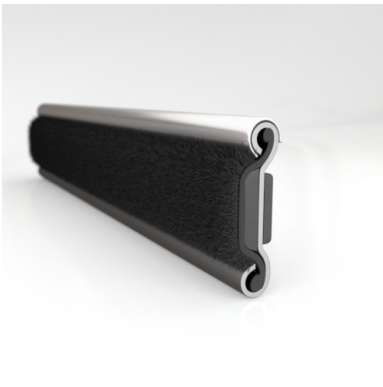

#### MATERIALS & STYLES

- Unbeaded with Steel Core
- Unbeaded All-Rubber Channels with Flocked or Coated Linings
- Beaded Channels
- Weatherstrips with Stainless Steel Beads
- Weatherstrips without Stainless Steel Beads

#### ADDITIONAL BENEFITS

- Eliminates Rattles
- Tight, Long-Lasting Fit to Cushion Glass
- Protects Against Corrosion, Moisture, Dust and Drafts
- Resists Fading

Scan the QR Code to Contact Us

- **Part No. : 75000142**
- **Product Category : Window Channel/Weatherstrip**
- **Product Family : Seals**
- Ship from Location : Spring Lake, MI
- Standard Pack Quantity : 50 pcs
- Standard Carton Size : 73.5 x 5.0 x 5.0
- Made to Order/Stock : MADE TO STOCK
- Profile/Section : YM3
- Material Type : Rubber Covered
- Color : Black
- Length : 6'
- Width : 0.234"
- Window Channel/Weatherstrip: Height : 0.438"
- Window Channel/Weatherstrip: Beaded or Unbeaded : Beaded - Stainless
- Window Channel/Weatherstrip: Flexible or Rigid : Flexible
- Window Channel/Weatherstrip: Window Facing Material : Pile
- Same Profile As : 75000142, 75000143

- **Part No. : 75000142**
- **Product Category : Restoration Vehicle Seal**
- **Product Family : Seals**
- Restoration Vehicle Seal: Vehicle Make : Diamond T
- Restoration Vehicle Seal: Vehicle Model : Diamond T
- Restoration Vehicle Seal: Body : Conventional
- Restoration Vehicle Seal: Platform : N/A
- Restoration Vehicle Seal: Start Year : 1949
- Restoration Vehicle Seal: End Year : 1963
- Restoration Vehicle Seal: Description : Front Door - Belt W/Strip - Inner & Outer
- Restoration Vehicle Seal: Section : YM3
- Made to Order/Stock : MADE TO STOCK
- Same Profile As : 75000142