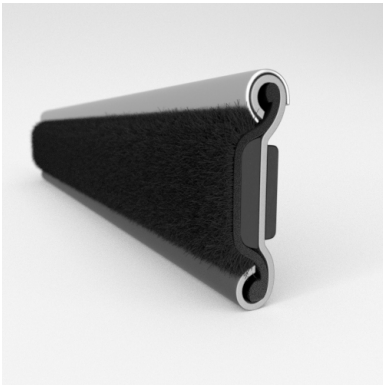

- **Part No. : 75000143**
- **Product Category : Window Channel/Weatherstrip**
- **Product Family : Seals**
- Ship from Location : Spring Lake, MI
- Standard Pack Quantity : 50 pcs
- Standard Carton Size : 97.5 x 5.0 x 5.0
- Made to Order/Stock : MADE TO STOCK
- Profile/Section : YM3
- Material Type : Rubber Covered
- Color : Black
- Length : 8'
- Width : 0.234"
- Window Channel/Weatherstrip: Height : 0.438"
- Window Channel/Weatherstrip: Beaded or Unbeaded : Beaded - Stainless
- Window Channel/Weatherstrip: Flexible or Rigid : Flexible
- Window Channel/Weatherstrip: Window Facing Material : Pile
- Same Profile As : 75000142, 75000143