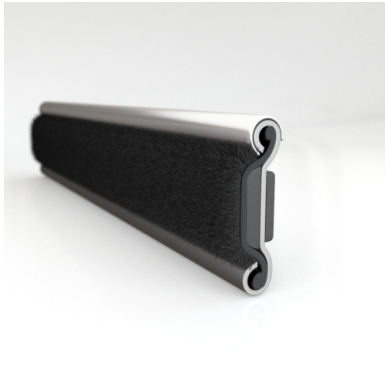

#### MATERIALS & STYLES

- Unbeaded with Steel Core
- Unbeaded All-Rubber Channels with Flocked or Coated Linings
- Beaded Channels
- Weatherstrips with Stainless Steel Beads
- Weatherstrips without Stainless Steel Beads

#### ADDITIONAL BENEFITS

- Eliminates Rattles
- Tight, Long-Lasting Fit to Cushion Glass
- Protects Against Corrosion, Moisture, Dust and Drafts
- Resists Fading

Scan the QR Code to Contact Us

- **Part No. : 75000142**
- **Product Category : Window Channel/Weatherstrip**
- **Product Family : Seals**
- Ship from Location : Spring Lake, MI
- Standard Pack Quantity : 50 pcs
- Standard Carton Size : 73.5 x 5.0 x 5.0
- Made to Order/Stock : MADE TO STOCK
- Profile/Section : YM3
- Material Type : Rubber Covered
- Color : Black
- Length : 6'
- Width : 0.234"
- Window Channel/Weatherstrip: Height : 0.438"
- Window Channel/Weatherstrip: Beaded or Unbeaded : Beaded - Stainless
- Window Channel/Weatherstrip: Flexible or Rigid : Flexible
- Window Channel/Weatherstrip: Window Facing Material : Pile
- Same Profile As : 75000142, 75000143

- **Part No. : 75000142**
- **Product Category : Restoration Vehicle Seal**
- **Product Family : Seals**
- Restoration Vehicle Seal: Vehicle Make : Diamond T
- Restoration Vehicle Seal: Vehicle Model : Diamond T
- Restoration Vehicle Seal: Body : Conventional
- Restoration Vehicle Seal: Platform : N/A
- Restoration Vehicle Seal: Start Year : 1949
- Restoration Vehicle Seal: End Year : 1963
- Restoration Vehicle Seal: Description : Front Door - Belt W/Strip - Inner & Outer
- Restoration Vehicle Seal: Section : YM3
- Made to Order/Stock : MADE TO STOCK
- Same Profile As : 75000142