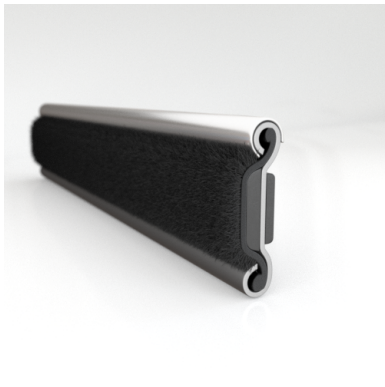

#### MATERIALS & STYLES

- Unbeaded with Steel Core
- Unbeaded All-Rubber Channels with Flocked or Coated Linings
- Beaded Channels
- Weatherstrips with Stainless Steel Beads
- Weatherstrips without Stainless Steel Beads

#### ADDITIONAL BENEFITS

- Eliminates Rattles
- Tight, Long-Lasting Fit to Cushion Glass
- Protects Against Corrosion, Moisture, Dust and Drafts
- Resists Fading

Scan the QR Code to Contact Us

- **Part No. : 75000142**
- **Product Category : Window Channel/Weatherstrip**
- **Product Family : Seals**
- Ship from Location : Spring Lake, MI
- Standard Pack Quantity : 50 pcs
- Standard Carton Size : 73.5 x 5.0 x 5.0
- Made to Order/Stock : MADE TO STOCK
- Profile/Section : YM3
- Material Type : Rubber Covered
- Color : Black
- Length : 6'
- Width : 0.234"
- Window Channel/Weatherstrip: Height : 0.438"
- Window Channel/Weatherstrip: Beaded or Unbeaded : Beaded - Stainless
- Window Channel/Weatherstrip: Flexible or Rigid : Flexible
- Window Channel/Weatherstrip: Window Facing Material : Pile
- Same Profile As : 75000142, 75000143

- **Part No. : 75000142**
- **Product Category : Restoration Vehicle Seal**
- **Product Family : Seals**
- Restoration Vehicle Seal: Vehicle Make : Diamond T
- Restoration Vehicle Seal: Vehicle Model : Diamond T
- Restoration Vehicle Seal: Body : Conventional
- Restoration Vehicle Seal: Platform : N/A
- Restoration Vehicle Seal: Start Year : 1949
- Restoration Vehicle Seal: End Year : 1963
- Restoration Vehicle Seal: Description : Front Door - Belt W/Strip - Inner & Outer
- Restoration Vehicle Seal: Section : YM3
- Made to Order/Stock : MADE TO STOCK
- Same Profile As : 75000142