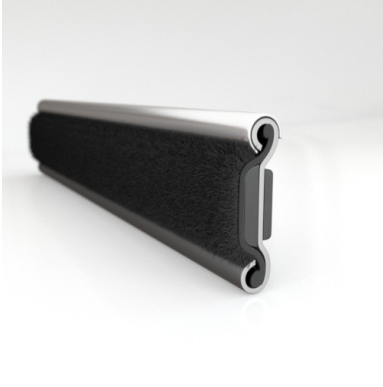

#### MATERIALS & STYLES

- Unbeaded with Steel Core
- Unbeaded All-Rubber Channels with Flocked or Coated Linings
- Beaded Channels
- Weatherstrips with Stainless Steel Beads
- Weatherstrips without Stainless Steel Beads

#### ADDITIONAL BENEFITS

- Eliminates Rattles
- Tight, Long-Lasting Fit to Cushion Glass
- Protects Against Corrosion, Moisture, Dust and Drafts
- Resists Fading

Scan the QR Code to Contact Us

- **Part No. : 75000142**
- **Product Category : Window Channel/Weatherstrip**
- **Product Family : Seals**
- Ship from Location : Spring Lake, MI
- Standard Pack Quantity : 50 pcs
- Standard Carton Size : 73.5 x 5.0 x 5.0
- Made to Order/Stock : MADE TO STOCK
- Profile/Section : YM3
- Material Type : Rubber Covered
- Color : Black
- Length : 6'
- Width : 0.234"
- Window Channel/Weatherstrip: Height : 0.438"
- Window Channel/Weatherstrip: Beaded or Unbeaded : Beaded - Stainless
- Window Channel/Weatherstrip: Flexible or Rigid : Flexible
- Window Channel/Weatherstrip: Window Facing Material : Pile
- Same Profile As : 75000142, 75000143