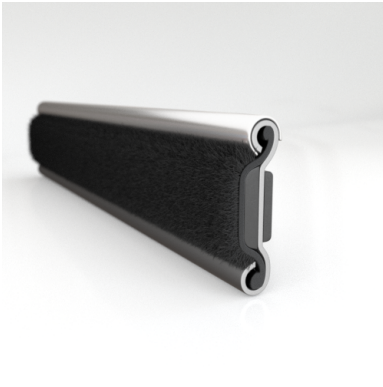

#### MATERIALS & STYLES

- Unbeaded with Steel Core
- Unbeaded All-Rubber Channels with Flocked or Coated Linings
- Beaded Channels
- Weatherstrips with Stainless Steel Beads
- Weatherstrips without Stainless Steel Beads

#### ADDITIONAL BENEFITS

- Eliminates Rattles
- Tight, Long-Lasting Fit to Cushion Glass
- Protects Against Corrosion, Moisture, Dust and Drafts
- Resists Fading

Scan the QR Code to Contact Us

- **Part No. : 75000142**
- **Product Category : Window Channel/Weatherstrip**
- **Product Family : Seals**
- Ship from Location : Spring Lake, MI
- Standard Pack Quantity : 50 pcs
- Standard Carton Size : 73.5 x 5.0 x 5.0
- Made to Order/Stock : MADE TO STOCK
- Profile/Section : YM3
- Material Type : Rubber Covered
- Color : Black
- Length : 6'
- Width : 0.234"
- Window Channel/Weatherstrip: Height : 0.438"
- Window Channel/Weatherstrip: Beaded or Unbeaded : Beaded - Stainless
- Window Channel/Weatherstrip: Flexible or Rigid : Flexible
- Window Channel/Weatherstrip: Window Facing Material : Pile
- Same Profile As : 75000142, 75000143

- **Part No. : 75000142**
- **Product Category : Restoration Vehicle Seal**
- **Product Family : Seals**
- Restoration Vehicle Seal: Vehicle Make : Diamond T
- Restoration Vehicle Seal: Vehicle Model : Diamond T
- Restoration Vehicle Seal: Body : Conventional
- Restoration Vehicle Seal: Platform : N/A
- Restoration Vehicle Seal: Start Year : 1949
- Restoration Vehicle Seal: End Year : 1963
- Restoration Vehicle Seal: Description : Front Door - Belt W/Strip - Inner & Outer
- Restoration Vehicle Seal: Section : YM3
- Made to Order/Stock : MADE TO STOCK
- Same Profile As : 75000142