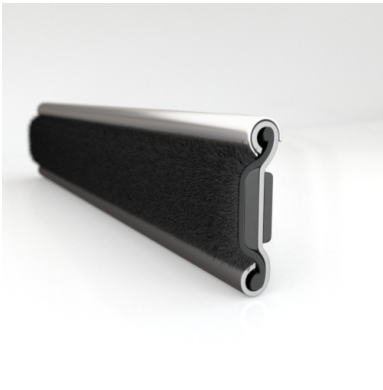

- **Part No. : 75000142**
- **Product Category : Restoration Vehicle Seal**
- **Product Family : Seals**
- Restoration Vehicle Seal: Vehicle Make : Chevrolet & GMC
- Restoration Vehicle Seal: Vehicle Model : Chevrolet & GMC
- Restoration Vehicle Seal: Body : All Models
- Restoration Vehicle Seal: Platform : N/A
- Restoration Vehicle Seal: Start Year : 1955
- Restoration Vehicle Seal: End Year : 1958
- Restoration Vehicle Seal: Description : Front Door - Belt W/Strip - Outer
- Restoration Vehicle Seal: Section : YM3
- Made to Order/Stock : MADE TO STOCK
- Same Profile As : 75000142