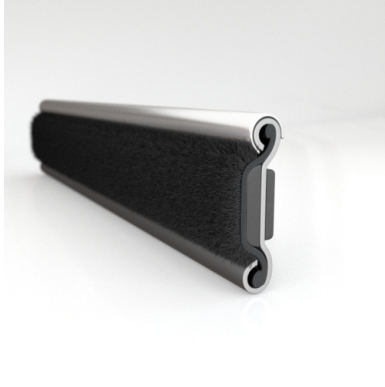

#### MATERIALS & STYLES

- Unbeaded with Steel Core
- Unbeaded All-Rubber Channels with Flocked or Coated Linings
- Beaded Channels
- Weatherstrips with Stainless Steel Beads
- Weatherstrips without Stainless Steel Beads

#### ADDITIONAL BENEFITS

- Eliminates Rattles
- Tight, Long-Lasting Fit to Cushion Glass
- Protects Against Corrosion, Moisture, Dust and Drafts
- Resists Fading

Scan the QR Code to Contact Us

- **Part No. : 75000142**
- **Product Category : Window Channel/Weatherstrip**
- **Product Family : Seals**
- Ship from Location : Spring Lake, MI
- Standard Pack Quantity : 50 pcs
- Standard Carton Size : 73.5 x 5.0 x 5.0
- Made to Order/Stock : MADE TO STOCK
- Profile/Section : YM3
- Material Type : Rubber Covered
- Color : Black
- Length : 6'
- Width : 0.234"
- Window Channel/Weatherstrip: Height : 0.438"
- Window Channel/Weatherstrip: Beaded or Unbeaded : Beaded - Stainless
- Window Channel/Weatherstrip: Flexible or Rigid : Flexible
- Window Channel/Weatherstrip: Window Facing Material : Pile
- Same Profile As : 75000142, 75000143