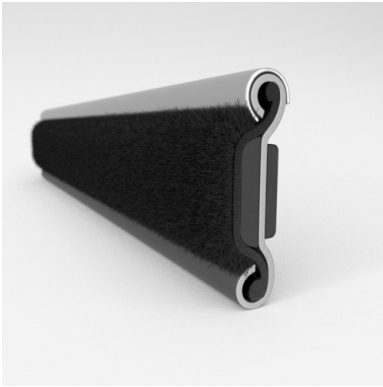

#### MATERIALS & STYLES

- Unbeaded with Steel Core
- Unbeaded All-Rubber Channels with Flocked or Coated Linings
- Beaded Channels
- Weatherstrips with Stainless Steel Beads
- Weatherstrips without Stainless Steel Beads

#### ADDITIONAL BENEFITS

- Eliminates Rattles
- Tight, Long-Lasting Fit to Cushion Glass
- Protects Against Corrosion, Moisture, Dust and Drafts
- Resists Fading

Scan the QR Code to Contact Us

- **Part No. : 75000143**
- **Product Category : Window Channel/Weatherstrip**
- **Product Family : Seals**
- Ship from Location : Spring Lake, MI
- Standard Pack Quantity : 50 pcs
- Standard Carton Size : 97.5 x 5.0 x 5.0
- Made to Order/Stock : MADE TO STOCK
- Profile/Section : YM3
- Material Type : Rubber Covered
- Color : Black
- Length : 8'
- Width : 0.234"
- Window Channel/Weatherstrip: Height : 0.438"
- Window Channel/Weatherstrip: Beaded or Unbeaded : Beaded - Stainless
- Window Channel/Weatherstrip: Flexible or Rigid : Flexible
- Window Channel/Weatherstrip: Window Facing Material : Pile
- Same Profile As : 75000142, 75000143

- **Part No. : 75000143**
- **Product Category : Restoration Vehicle Seal**
- **Product Family : Seals**
- Restoration Vehicle Seal: Vehicle Make : Diamond T
- Restoration Vehicle Seal: Vehicle Model : Diamond T
- Restoration Vehicle Seal: Body : Conventional
- Restoration Vehicle Seal: Platform : N/A
- Restoration Vehicle Seal: Start Year : 1949
- Restoration Vehicle Seal: End Year : 1963
- Restoration Vehicle Seal: Description : Front Door - Belt W/Strip - Inner & Outer
- Restoration Vehicle Seal: Section : YM3
- Made to Order/Stock : MADE TO STOCK
- Same Profile As : 75000143