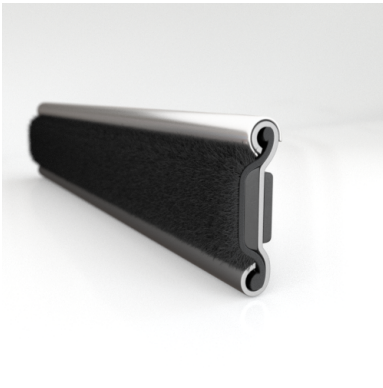

- **Part No. : 75000142**
- **Product Category : Window Channel/Weatherstrip**
- **Product Family : Seals**
- Ship from Location : Spring Lake, MI
- Standard Pack Quantity : 50 pcs
- Standard Carton Size : 73.5 x 5.0 x 5.0
- Made to Order/Stock : MADE TO STOCK
- Profile/Section : YM3
- Material Type : Rubber Covered
- Color : Black
- Length : 6'
- Width : 0.234"
- Window Channel/Weatherstrip: Height : 0.438"
- Window Channel/Weatherstrip: Beaded or Unbeaded : Beaded - Stainless
- Window Channel/Weatherstrip: Flexible or Rigid : Flexible
- Window Channel/Weatherstrip: Window Facing Material : Pile
- Same Profile As : 75000142, 75000143