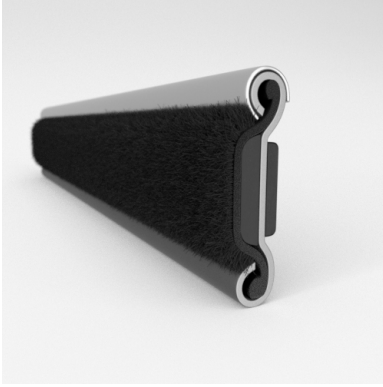

#### MATERIALS & STYLES

- Unbeaded with Steel Core
- Unbeaded All-Rubber Channels with Flocked or Coated Linings
- Beaded Channels
- Weatherstrips with Stainless Steel Beads
- Weatherstrips without Stainless Steel Beads

#### ADDITIONAL BENEFITS

- Eliminates Rattles
- Tight, Long-Lasting Fit to Cushion Glass
- Protects Against Corrosion, Moisture, Dust and Drafts
- Resists Fading

Scan the QR Code to Contact Us

- **Part No. : 75000143**
- **Product Category : Window Channel/Weatherstrip**
- **Product Family : Seals**
- Ship from Location : Spring Lake, MI
- Standard Pack Quantity : 50 pcs
- Standard Carton Size : 97.5 x 5.0 x 5.0
- Made to Order/Stock : MADE TO STOCK
- Profile/Section : YM3
- Material Type : Rubber Covered
- Color : Black
- Length : 8'
- Width : 0.234"
- Window Channel/Weatherstrip: Height : 0.438"
- Window Channel/Weatherstrip: Beaded or Unbeaded : Beaded - Stainless
- Window Channel/Weatherstrip: Flexible or Rigid : Flexible
- Window Channel/Weatherstrip: Window Facing Material : Pile
- Same Profile As : 75000142, 75000143