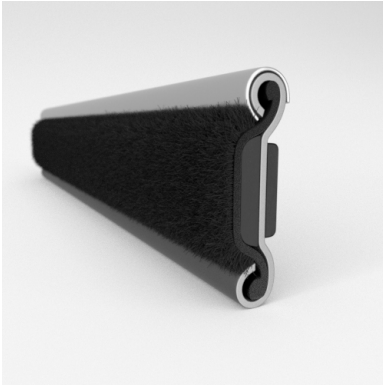

- **Part No. : 75000143**
- **Product Category : Restoration Vehicle Seal**
- **Product Family : Seals**
- Restoration Vehicle Seal: Vehicle Make : Chevrolet & GMC
- Restoration Vehicle Seal: Vehicle Model : Chevrolet & GMC
- Restoration Vehicle Seal: Body : All Models
- Restoration Vehicle Seal: Platform : N/A
- Restoration Vehicle Seal: Start Year : 1955
- Restoration Vehicle Seal: End Year : 1958
- Restoration Vehicle Seal: Description : Front Door - Belt W/Strip - Outer
- Restoration Vehicle Seal: Section : YM3
- Made to Order/Stock : MADE TO STOCK
- Same Profile As : 75000143