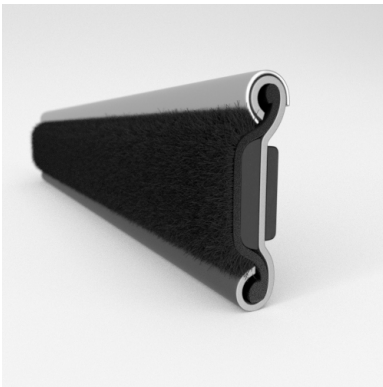

#### MATERIALS & STYLES

- Unbeaded with Steel Core
- Unbeaded All-Rubber Channels with Flocked or Coated Linings
- Beaded Channels
- Weatherstrips with Stainless Steel Beads
- Weatherstrips without Stainless Steel Beads

#### ADDITIONAL BENEFITS

- Eliminates Rattles
- Tight, Long-Lasting Fit to Cushion Glass
- Protects Against Corrosion, Moisture, Dust and Drafts
- Resists Fading

Scan the QR Code to Contact Us

- **Part No. : 75000143**
- **Product Category : Window Channel/Weatherstrip**
- **Product Family : Seals**
- Ship from Location : Spring Lake, MI
- Standard Pack Quantity : 50 pcs
- Standard Carton Size : 97.5 x 5.0 x 5.0
- Made to Order/Stock : MADE TO STOCK
- Profile/Section : YM3
- Material Type : Rubber Covered
- Color : Black
- Length : 8'
- Width : 0.234"
- Window Channel/Weatherstrip: Height : 0.438"
- Window Channel/Weatherstrip: Beaded or Unbeaded : Beaded - Stainless
- Window Channel/Weatherstrip: Flexible or Rigid : Flexible
- Window Channel/Weatherstrip: Window Facing Material : Pile
- Same Profile As : 75000142, 75000143

- **Part No. : 75000143**
- **Product Category : Restoration Vehicle Seal**
- **Product Family : Seals**
- Restoration Vehicle Seal: Vehicle Make : Diamond T
- Restoration Vehicle Seal: Vehicle Model : Diamond T
- Restoration Vehicle Seal: Body : Conventional
- Restoration Vehicle Seal: Platform : N/A
- Restoration Vehicle Seal: Start Year : 1949
- Restoration Vehicle Seal: End Year : 1963
- Restoration Vehicle Seal: Description : Front Door - Belt W/Strip - Inner & Outer
- Restoration Vehicle Seal: Section : YM3
- Made to Order/Stock : MADE TO STOCK
- Same Profile As : 75000143