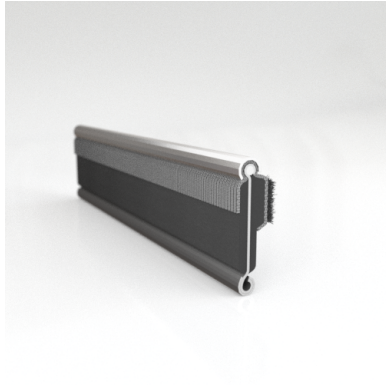

- **Part No. : 75000146**
- **Product Category : Restoration Vehicle Seal**
- **Product Family : Seals**
- Restoration Vehicle Seal: Vehicle Make : Chrysler
- Restoration Vehicle Seal: Vehicle Model : Chrysler
- Restoration Vehicle Seal: Body : 4 Door Sedan
- Restoration Vehicle Seal: Platform : N/A
- Restoration Vehicle Seal: Start Year : 1957
- Restoration Vehicle Seal: End Year : 1961
- Restoration Vehicle Seal: Description : Rear Door - Belt W/Strip - Outer
- Restoration Vehicle Seal: Section : YM30
- Made to Order/Stock : MADE TO STOCK
- Same Profile As : 75000146