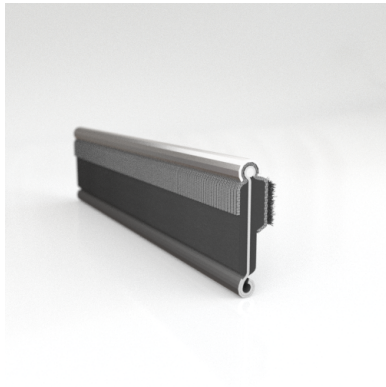

- **Part No. : 75000146**
- **Product Category : Restoration Vehicle Seal**
- **Product Family : Seals**
- Restoration Vehicle Seal: Vehicle Make : Chrysler
- Restoration Vehicle Seal: Vehicle Model : Chrysler
- Restoration Vehicle Seal: Body : All Closed Body Styles
- Restoration Vehicle Seal: Platform : 3-H
- Restoration Vehicle Seal: Start Year : 1957
- Restoration Vehicle Seal: End Year : 1959
- Restoration Vehicle Seal: Description : Rear Door - Belt W/Strip - Outer
- Restoration Vehicle Seal: Section : YM30
- Made to Order/Stock : MADE TO STOCK
- Same Profile As : 75000146