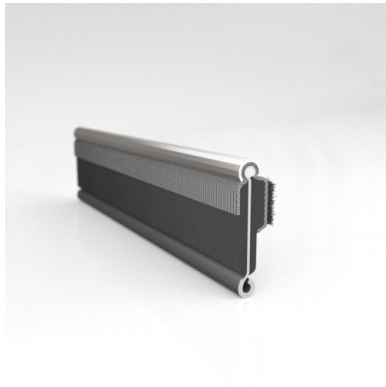

- **Part No. : 75000146**
- **Product Category : Restoration Vehicle Seal**
- **Product Family : Seals**
- Restoration Vehicle Seal: Vehicle Make : Chrysler
- Restoration Vehicle Seal: Vehicle Model : Chrysler
- Restoration Vehicle Seal: Body : 4 Door Hardtop - All Open
- Restoration Vehicle Seal: Platform : 3-H
- Restoration Vehicle Seal: Start Year : 1957
- Restoration Vehicle Seal: End Year : 1963
- Restoration Vehicle Seal: Description : QTR WDO - Belt W/Strip - Inner
- Restoration Vehicle Seal: Section : YM30
- Made to Order/Stock : MADE TO STOCK
- Same Profile As : 75000146