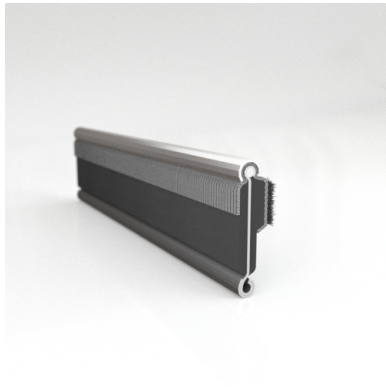

- **Part No. : 75000146**
- **Product Category : Restoration Vehicle Seal**
- **Product Family : Seals**
- Restoration Vehicle Seal: Vehicle Make : Chrysler
- Restoration Vehicle Seal: Vehicle Model : Chrysler
- Restoration Vehicle Seal: Body : All Open Body Styles
- Restoration Vehicle Seal: Platform : 3-H
- Restoration Vehicle Seal: Start Year : 1957
- Restoration Vehicle Seal: End Year : 1959
- Restoration Vehicle Seal: Description : Front Door - Belt W/Strip - Outer
- Restoration Vehicle Seal: Section : YM30
- Made to Order/Stock : MADE TO STOCK
- Same Profile As : 75000146