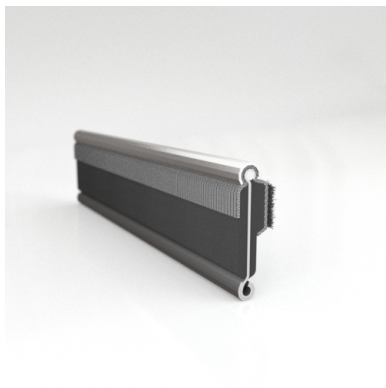

- **Part No. : 75000146**
- **Product Category : Restoration Vehicle Seal**
- **Product Family : Seals**
- Restoration Vehicle Seal: Vehicle Make : Chrysler
- Restoration Vehicle Seal: Vehicle Model : Chrysler
- Restoration Vehicle Seal: Body : All Open Body Styles
- Restoration Vehicle Seal: Platform : All
- Restoration Vehicle Seal: Start Year : 1953
- Restoration Vehicle Seal: End Year : 1956
- Restoration Vehicle Seal: Description : Rear Door - Belt W/Strip - Inner
- Restoration Vehicle Seal: Section : YM30
- Made to Order/Stock : MADE TO STOCK
- Same Profile As : 75000146