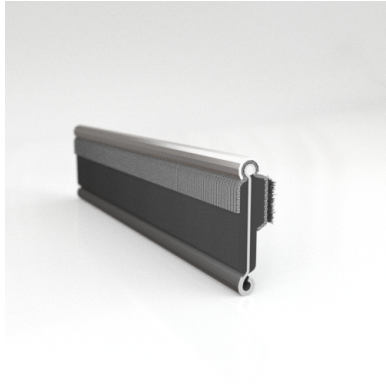

- **Part No. : 75000146**
- **Product Category : Restoration Vehicle Seal**
- **Product Family : Seals**
- Restoration Vehicle Seal: Vehicle Make : Chrysler
- Restoration Vehicle Seal: Vehicle Model : Chrysler
- Restoration Vehicle Seal: Body : 4 Door Sedan
- Restoration Vehicle Seal: Platform : N/A
- Restoration Vehicle Seal: Start Year : 1957
- Restoration Vehicle Seal: End Year : 1961
- Restoration Vehicle Seal: Description : Front Door - Belt W/Strip - Inner
- Restoration Vehicle Seal: Section : YM30
- Made to Order/Stock : MADE TO STOCK
- Same Profile As : 75000146