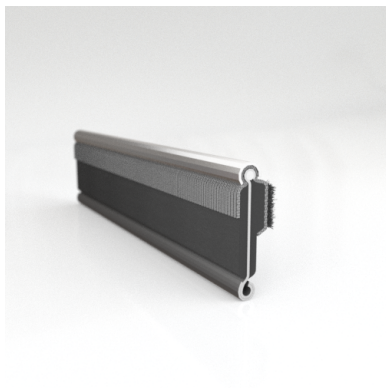

- **Part No. : 75000146**
- **Product Category : Restoration Vehicle Seal**
- **Product Family : Seals**
- Restoration Vehicle Seal: Vehicle Make : Chrysler
- Restoration Vehicle Seal: Vehicle Model : Chrysler
- Restoration Vehicle Seal: Body : All Open Body Styles
- Restoration Vehicle Seal: Platform : 3-H
- Restoration Vehicle Seal: Start Year : 1957
- Restoration Vehicle Seal: End Year : 1963
- Restoration Vehicle Seal: Description : Front Door - Belt W/Strip - Inner
- Restoration Vehicle Seal: Section : YM30
- Made to Order/Stock : MADE TO STOCK
- Same Profile As : 75000146