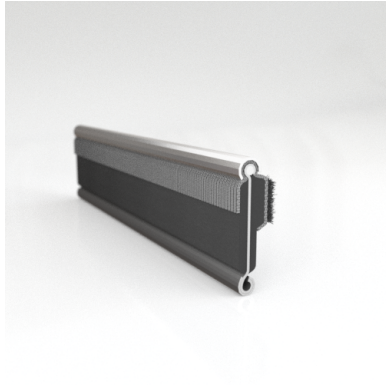

- **Part No. : 75000146**
- **Product Category : Restoration Vehicle Seal**
- **Product Family : Seals**
- Restoration Vehicle Seal: Vehicle Make : Chrysler
- Restoration Vehicle Seal: Vehicle Model : Chrysler
- Restoration Vehicle Seal: Body : All Open Body Styles
- Restoration Vehicle Seal: Platform : All
- Restoration Vehicle Seal: Start Year : 1953
- Restoration Vehicle Seal: End Year : 1956
- Restoration Vehicle Seal: Description : Front Door - Belt W/Strip - Inner
- Restoration Vehicle Seal: Section : YM30
- Made to Order/Stock : MADE TO STOCK
- Same Profile As : 75000146