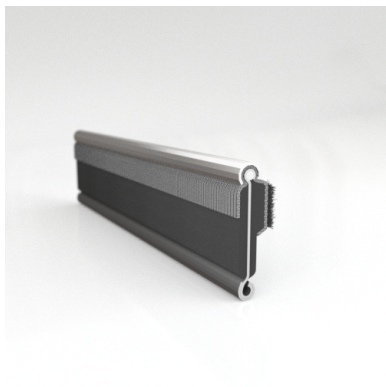

#### MATERIALS & STYLES

- Unbeaded with Steel Core
- Unbeaded All-Rubber Channels with Flocked or Coated Linings
- Beaded Channels
- Weatherstrips with Stainless Steel Beads
- Weatherstrips without Stainless Steel Beads

#### ADDITIONAL BENEFITS

- Eliminates Rattles
- Tight, Long-Lasting Fit to Cushion Glass
- Protects Against Corrosion, Moisture, Dust and Drafts
- Resists Fading

Scan the QR Code to Contact Us

- **Part No. : 75000146**
- **Product Category : Window Channel/Weatherstrip**
- **Product Family : Seals**
- Ship from Location : Spring Lake, MI
- Standard Pack Quantity : 50 pcs
- Standard Carton Size : 97.5 x 5.0 x 5.0
- Made to Order/Stock : MADE TO STOCK
- Profile/Section : YM30
- Material Type : Rubber Covered
- Color : Black
- Length : 8'
- Width : 0.281"
- Window Channel/Weatherstrip: Height : 0.719"
- Window Channel/Weatherstrip: Beaded or Unbeaded : Beaded - Stainless
- Window Channel/Weatherstrip: Flexible or Rigid : Flexible
- Window Channel/Weatherstrip: Window Facing Material : Pile
- Same Profile As : 75000144, 75000145, 75000146

- **Part No. : 75000146**
- **Product Category : Restoration Vehicle Seal**
- **Product Family : Seals**
- Restoration Vehicle Seal: Vehicle Make : Chrysler
- Restoration Vehicle Seal: Vehicle Model : Chrysler
- Restoration Vehicle Seal: Body : 4 Door Sedan
- Restoration Vehicle Seal: Platform : 3-H
- Restoration Vehicle Seal: Start Year : 1953
- Restoration Vehicle Seal: End Year : 1963
- Restoration Vehicle Seal: Description : Front Door - Belt W/Strip - Inner
- Restoration Vehicle Seal: Section : YM30
- Made to Order/Stock : MADE TO STOCK
- Same Profile As : 75000146