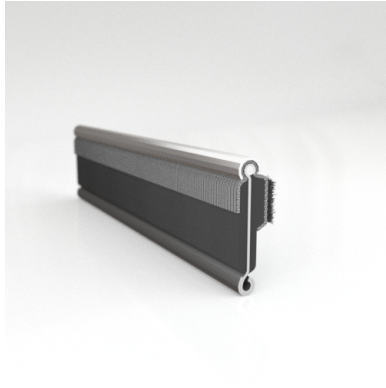

- **Part No. : 75000146**
- **Product Category : Restoration Vehicle Seal**
- **Product Family : Seals**
- Restoration Vehicle Seal: Vehicle Make : Chrysler
- Restoration Vehicle Seal: Vehicle Model : Chrysler
- Restoration Vehicle Seal: Body : All Open Body Styles
- Restoration Vehicle Seal: Platform : 3-H
- Restoration Vehicle Seal: Start Year : 1957
- Restoration Vehicle Seal: End Year : 1963
- Restoration Vehicle Seal: Description : Rear Door - Belt W/Strip - Inner
- Restoration Vehicle Seal: Section : YM30
- Made to Order/Stock : MADE TO STOCK
- Same Profile As : 75000146