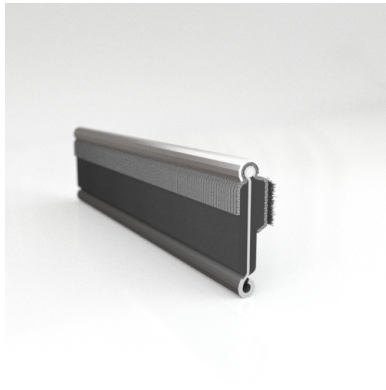

- **Part No. : 75000146**
- **Product Category : Restoration Vehicle Seal**
- **Product Family : Seals**
- Restoration Vehicle Seal: Vehicle Make : Chrysler
- Restoration Vehicle Seal: Vehicle Model : Chrysler
- Restoration Vehicle Seal: Body : 4 Door Hardtop
- Restoration Vehicle Seal: Platform : All
- Restoration Vehicle Seal: Start Year : 1953
- Restoration Vehicle Seal: End Year : 1954
- Restoration Vehicle Seal: Description : Rear Door - Belt W/Strip - Outer
- Restoration Vehicle Seal: Section : YM30
- Made to Order/Stock : MADE TO STOCK
- Same Profile As : 75000146