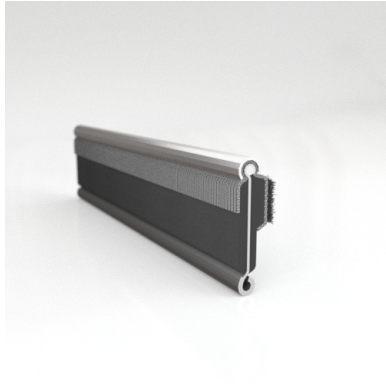

- **Part No. : 75000146**
- **Product Category : Restoration Vehicle Seal**
- **Product Family : Seals**
- Restoration Vehicle Seal: Vehicle Make : Chrysler
- Restoration Vehicle Seal: Vehicle Model : Chrysler
- Restoration Vehicle Seal: Body : All Open Body Styles
- Restoration Vehicle Seal: Platform : All
- Restoration Vehicle Seal: Start Year : 1955
- Restoration Vehicle Seal: End Year : 1959
- Restoration Vehicle Seal: Description : Front Door - Belt W/Strip - Outer
- Restoration Vehicle Seal: Section : YM30
- Made to Order/Stock : MADE TO STOCK
- Same Profile As : 75000146