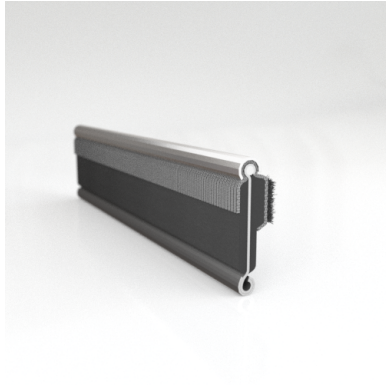

- **Part No. : 75000146**
- **Product Category : Restoration Vehicle Seal**
- **Product Family : Seals**
- Restoration Vehicle Seal: Vehicle Make : Chrysler
- Restoration Vehicle Seal: Vehicle Model : Chrysler
- Restoration Vehicle Seal: Body : 4 Door Hardtop
- Restoration Vehicle Seal: Platform : 3-H
- Restoration Vehicle Seal: Start Year : 1964
- Restoration Vehicle Seal: End Year : 1964
- Restoration Vehicle Seal: Description : Front Door - Belt W/Strip - Inner
- Restoration Vehicle Seal: Section : YM30
- Made to Order/Stock : MADE TO STOCK
- Same Profile As : 75000146