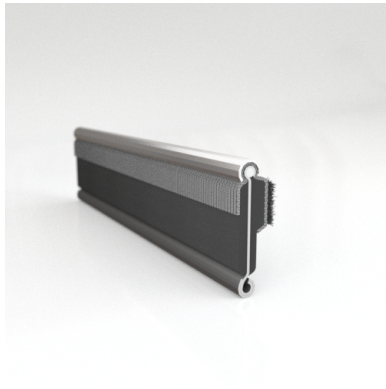

- **Part No. : 75000146**
- **Product Category : Restoration Vehicle Seal**
- **Product Family : Seals**
- Restoration Vehicle Seal: Vehicle Make : Chrysler
- Restoration Vehicle Seal: Vehicle Model : Chrysler
- Restoration Vehicle Seal: Body : All Open Body Styles
- Restoration Vehicle Seal: Platform : N/A
- Restoration Vehicle Seal: Start Year : 1955
- Restoration Vehicle Seal: End Year : 1959
- Restoration Vehicle Seal: Description : Front Door - Belt W/Strip - Outer
- Restoration Vehicle Seal: Section : YM30
- Made to Order/Stock : MADE TO STOCK
- Same Profile As : 75000146