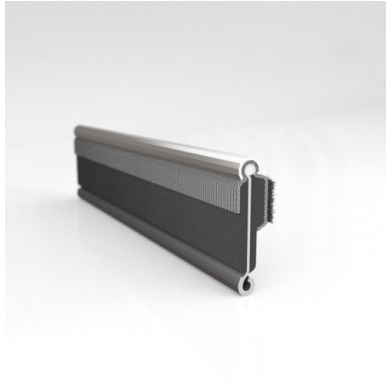

- **Part No. : 75000146**
- **Product Category : Restoration Vehicle Seal**
- **Product Family : Seals**
- Restoration Vehicle Seal: Vehicle Make : Chrysler
- Restoration Vehicle Seal: Vehicle Model : Chrysler
- Restoration Vehicle Seal: Body : All Open Body Styles
- Restoration Vehicle Seal: Platform : All
- Restoration Vehicle Seal: Start Year : 1955
- Restoration Vehicle Seal: End Year : 1959
- Restoration Vehicle Seal: Description : QTR WDO - Belt W/Strip - Outer
- Restoration Vehicle Seal: Section : YM30
- Made to Order/Stock : MADE TO STOCK
- Same Profile As : 75000146