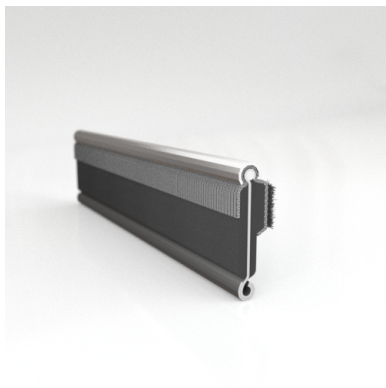

- **Part No. : 75000146**
- **Product Category : Restoration Vehicle Seal**
- **Product Family : Seals**
- Restoration Vehicle Seal: Vehicle Make : Chrysler
- Restoration Vehicle Seal: Vehicle Model : Chrysler
- Restoration Vehicle Seal: Body : 4 Door Sedan
- Restoration Vehicle Seal: Platform : N/A
- Restoration Vehicle Seal: Start Year : 1957
- Restoration Vehicle Seal: End Year : 1961
- Restoration Vehicle Seal: Description : Rear Door - Belt W/Strip - Inner
- Restoration Vehicle Seal: Section : YM30
- Made to Order/Stock : MADE TO STOCK
- Same Profile As : 75000146