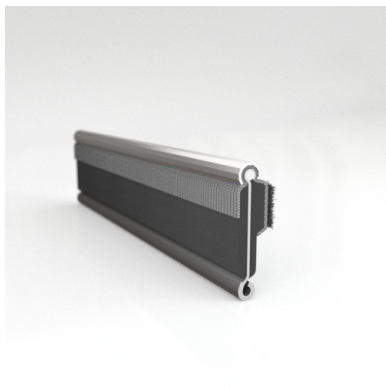

- **Part No. : 75000146**
- **Product Category : Restoration Vehicle Seal**
- **Product Family : Seals**
- Restoration Vehicle Seal: Vehicle Make : Chrysler
- Restoration Vehicle Seal: Vehicle Model : Chrysler
- Restoration Vehicle Seal: Body : All Open Body Styles
- Restoration Vehicle Seal: Platform : N/A
- Restoration Vehicle Seal: Start Year : 1955
- Restoration Vehicle Seal: End Year : 1963
- Restoration Vehicle Seal: Description : QTR WDO - Belt W/Strip - Inner
- Restoration Vehicle Seal: Section : YM30
- Made to Order/Stock : MADE TO STOCK
- Same Profile As : 75000146