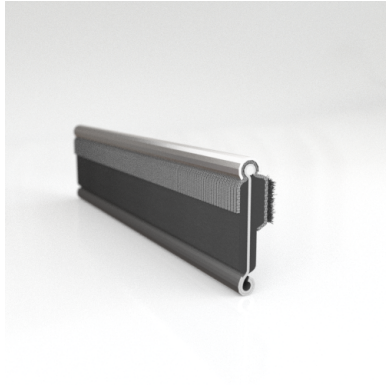

- **Part No. : 75000146**
- **Product Category : Restoration Vehicle Seal**
- **Product Family : Seals**
- Restoration Vehicle Seal: Vehicle Make : Chrysler
- Restoration Vehicle Seal: Vehicle Model : Chrysler
- Restoration Vehicle Seal: Body : 4 Door Hardtop
- Restoration Vehicle Seal: Platform : All
- Restoration Vehicle Seal: Start Year : 1953
- Restoration Vehicle Seal: End Year : 1954
- Restoration Vehicle Seal: Description : Rear Door - Belt W/Strip - Outer
- Restoration Vehicle Seal: Section : YM30
- Made to Order/Stock : MADE TO STOCK
- Same Profile As : 75000146