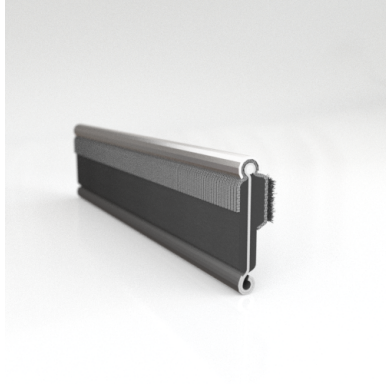

#### MATERIALS & STYLES

- Unbeaded with Steel Core
- Unbeaded All-Rubber Channels with Flocked or Coated Linings
- Beaded Channels
- Weatherstrips with Stainless Steel Beads
- Weatherstrips without Stainless Steel Beads

#### ADDITIONAL BENEFITS

- Eliminates Rattles
- Tight, Long-Lasting Fit to Cushion Glass
- Protects Against Corrosion, Moisture, Dust and Drafts
- Resists Fading

Scan the QR Code to Contact Us

- **Part No. : 75000146**
- **Product Category : Window Channel/Weatherstrip**
- **Product Family : Seals**
- Ship from Location : Spring Lake, MI
- Standard Pack Quantity : 50 pcs
- Standard Carton Size : 97.5 x 5.0 x 5.0
- Made to Order/Stock : MADE TO STOCK
- Profile/Section : YM30
- Material Type : Rubber Covered
- Color : Black
- Length : 8'
- Width : 0.281"
- Window Channel/Weatherstrip: Height : 0.719"
- Window Channel/Weatherstrip: Beaded or Unbeaded : Beaded - Stainless
- Window Channel/Weatherstrip: Flexible or Rigid : Flexible
- Window Channel/Weatherstrip: Window Facing Material : Pile
- Same Profile As : 75000144, 75000145, 75000146