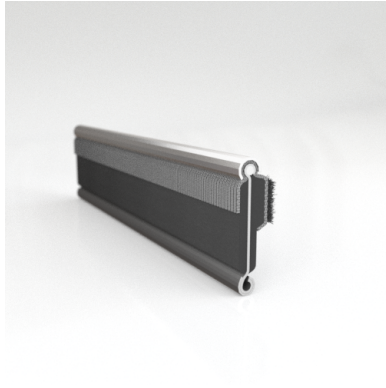

- **Part No. : 75000146**
- **Product Category : Restoration Vehicle Seal**
- **Product Family : Seals**
- Restoration Vehicle Seal: Vehicle Make : Chrysler
- Restoration Vehicle Seal: Vehicle Model : Chrysler
- Restoration Vehicle Seal: Body : All Open Body Styles
- Restoration Vehicle Seal: Platform : All
- Restoration Vehicle Seal: Start Year : 1955
- Restoration Vehicle Seal: End Year : 1956
- Restoration Vehicle Seal: Description : QTR WDO - Belt W/Strip - Outer
- Restoration Vehicle Seal: Section : YM30
- Made to Order/Stock : MADE TO STOCK
- Same Profile As : 75000146