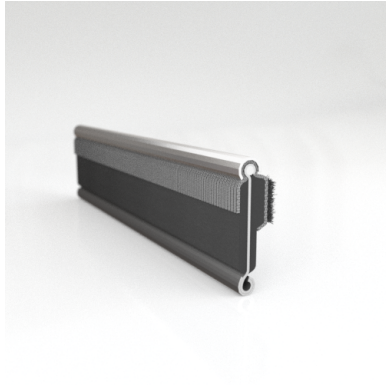

- **Part No. : 75000146**
- **Product Category : Restoration Vehicle Seal**
- **Product Family : Seals**
- Restoration Vehicle Seal: Vehicle Make : Chrysler
- Restoration Vehicle Seal: Vehicle Model : Chrysler
- Restoration Vehicle Seal: Body : All Open Body Styles
- Restoration Vehicle Seal: Platform : All
- Restoration Vehicle Seal: Start Year : 1957
- Restoration Vehicle Seal: End Year : 1959
- Restoration Vehicle Seal: Description : Rear Door - Belt W/Strip - Outer
- Restoration Vehicle Seal: Section : YM30
- Made to Order/Stock : MADE TO STOCK
- Same Profile As : 75000146