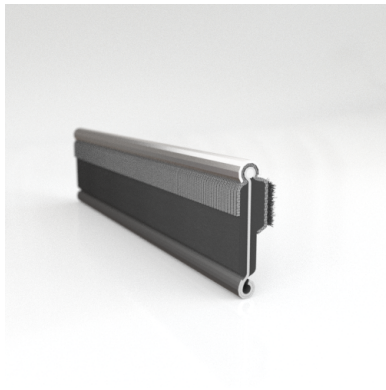

- **Part No. : 75000146**
- **Product Category : Restoration Vehicle Seal**
- **Product Family : Seals**
- Restoration Vehicle Seal: Vehicle Make : Chrysler
- Restoration Vehicle Seal: Vehicle Model : Chrysler
- Restoration Vehicle Seal: Body : All Open Body Styles
- Restoration Vehicle Seal: Platform : N/A
- Restoration Vehicle Seal: Start Year : 1955
- Restoration Vehicle Seal: End Year : 1959
- Restoration Vehicle Seal: Description : QTR WDO - Belt W/Strip - Outer
- Restoration Vehicle Seal: Section : YM30
- Made to Order/Stock : MADE TO STOCK
- Same Profile As : 75000146