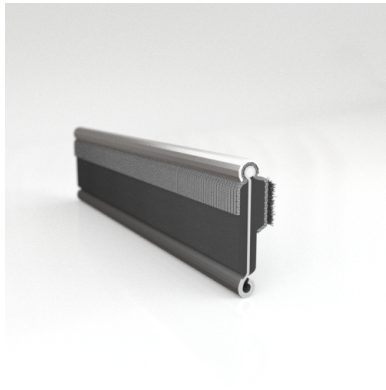

- **Part No. : 75000146**
- **Product Category : Restoration Vehicle Seal**
- **Product Family : Seals**
- Restoration Vehicle Seal: Vehicle Make : Chrysler
- Restoration Vehicle Seal: Vehicle Model : Chrysler
- Restoration Vehicle Seal: Body : All Open Body Styles
- Restoration Vehicle Seal: Platform : All
- Restoration Vehicle Seal: Start Year : 1953
- Restoration Vehicle Seal: End Year : 1956
- Restoration Vehicle Seal: Description : QTR WDO - Belt W/Strip - Inner
- Restoration Vehicle Seal: Section : YM30
- Made to Order/Stock : MADE TO STOCK
- Same Profile As : 75000146