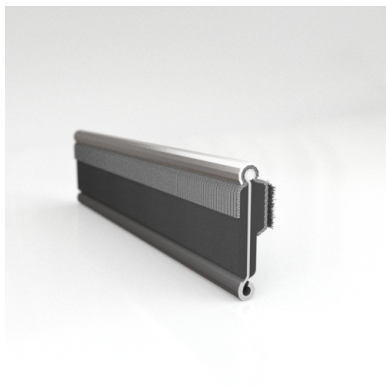

- **Part No. : 75000146**
- **Product Category : Restoration Vehicle Seal**
- **Product Family : Seals**
- Restoration Vehicle Seal: Vehicle Make : Chrysler
- Restoration Vehicle Seal: Vehicle Model : Chrysler
- Restoration Vehicle Seal: Body : 4 Door Station Wagon
- Restoration Vehicle Seal: Platform : 3-H
- Restoration Vehicle Seal: Start Year : 1957
- Restoration Vehicle Seal: End Year : 1959
- Restoration Vehicle Seal: Description : Rear Door - Belt W/Strip - Outer
- Restoration Vehicle Seal: Section : YM30
- Made to Order/Stock : MADE TO STOCK
- Same Profile As : 75000146