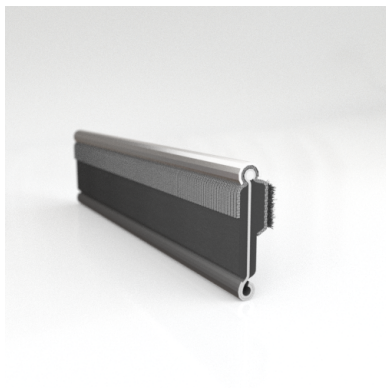

- **Part No. : 75000146**
- **Product Category : Restoration Vehicle Seal**
- **Product Family : Seals**
- Restoration Vehicle Seal: Vehicle Make : Chrysler
- Restoration Vehicle Seal: Vehicle Model : Chrysler
- Restoration Vehicle Seal: Body : 4 Door Sedan
- Restoration Vehicle Seal: Platform : 3-H
- Restoration Vehicle Seal: Start Year : 1953
- Restoration Vehicle Seal: End Year : 1961
- Restoration Vehicle Seal: Description : Front Door - Belt W/Strip - Inner
- Restoration Vehicle Seal: Section : YM30
- Made to Order/Stock : MADE TO STOCK
- Same Profile As : 75000146