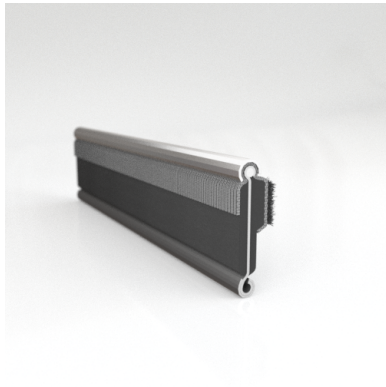

- **Part No. : 75000146**
- **Product Category : Restoration Vehicle Seal**
- **Product Family : Seals**
- Restoration Vehicle Seal: Vehicle Make : Chrysler
- Restoration Vehicle Seal: Vehicle Model : Chrysler
- Restoration Vehicle Seal: Body : All Open Body Styles
- Restoration Vehicle Seal: Platform : N/A
- Restoration Vehicle Seal: Start Year : 1955
- Restoration Vehicle Seal: End Year : 1963
- Restoration Vehicle Seal: Description : Rear Door - Belt W/Strip - Inner
- Restoration Vehicle Seal: Section : YM30
- Made to Order/Stock : MADE TO STOCK
- Same Profile As : 75000146