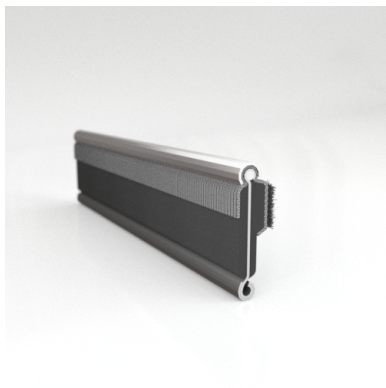

- **Part No. : 75000146**
- **Product Category : Restoration Vehicle Seal**
- **Product Family : Seals**
- Restoration Vehicle Seal: Vehicle Make : Chrysler
- Restoration Vehicle Seal: Vehicle Model : Chrysler
- Restoration Vehicle Seal: Body : All Open Body Styles
- Restoration Vehicle Seal: Platform : 3-H
- Restoration Vehicle Seal: Start Year : 1957
- Restoration Vehicle Seal: End Year : 1961
- Restoration Vehicle Seal: Description : QTR WDO - Belt W/Strip - Inner
- Restoration Vehicle Seal: Section : YM30
- Made to Order/Stock : MADE TO STOCK
- Same Profile As : 75000146