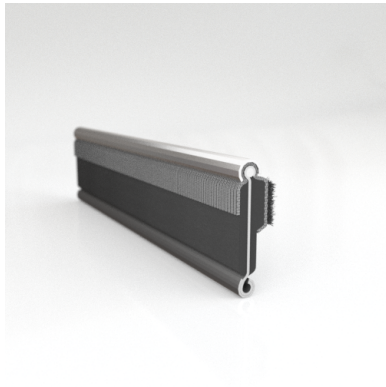

- **Part No. : 75000146**
- **Product Category : Restoration Vehicle Seal**
- **Product Family : Seals**
- Restoration Vehicle Seal: Vehicle Make : Chrysler
- Restoration Vehicle Seal: Vehicle Model : Chrysler
- Restoration Vehicle Seal: Body : All Closed Body Styles
- Restoration Vehicle Seal: Platform : 3-H
- Restoration Vehicle Seal: Start Year : 1957
- Restoration Vehicle Seal: End Year : 1959
- Restoration Vehicle Seal: Description : QTR WDO - Belt W/Strip - Outer
- Restoration Vehicle Seal: Section : YM30
- Made to Order/Stock : MADE TO STOCK
- Same Profile As : 75000146