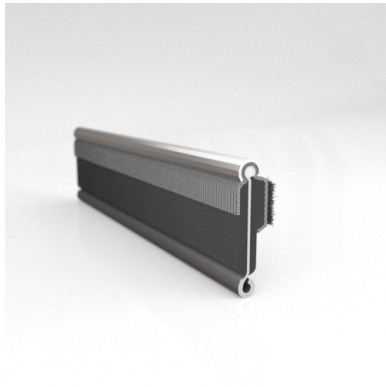

- **Part No. : 75000146**
- **Product Category : Restoration Vehicle Seal**
- **Product Family : Seals**
- Restoration Vehicle Seal: Vehicle Make : Chrysler
- Restoration Vehicle Seal: Vehicle Model : Chrysler
- Restoration Vehicle Seal: Body : 4 Door Sedan
- Restoration Vehicle Seal: Platform : 3-H
- Restoration Vehicle Seal: Start Year : 1957
- Restoration Vehicle Seal: End Year : 1959
- Restoration Vehicle Seal: Description : Rear Door - Belt W/Strip - Outer
- Restoration Vehicle Seal: Section : YM30
- Made to Order/Stock : MADE TO STOCK
- Same Profile As : 75000146