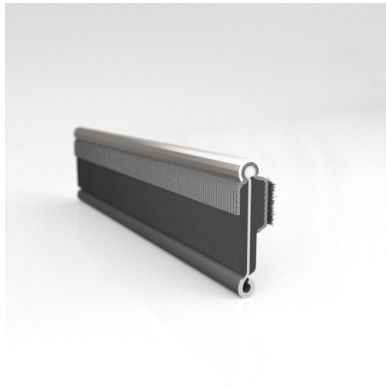

- **Part No. : 75000146**
- **Product Category : Restoration Vehicle Seal**
- **Product Family : Seals**
- Restoration Vehicle Seal: Vehicle Make : Chrysler
- Restoration Vehicle Seal: Vehicle Model : Chrysler
- Restoration Vehicle Seal: Body : 4 Door Sedan
- Restoration Vehicle Seal: Platform : N/A
- Restoration Vehicle Seal: Start Year : 1957
- Restoration Vehicle Seal: End Year : 1961
- Restoration Vehicle Seal: Description : Front Door - Belt W/Strip - Outer
- Restoration Vehicle Seal: Section : YM30
- Made to Order/Stock : MADE TO STOCK
- Same Profile As : 75000146