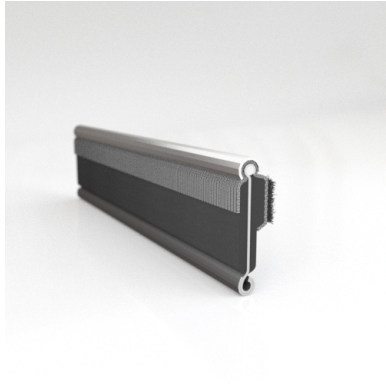

- **Part No. : 75000146**
- **Product Category : Restoration Vehicle Seal**
- **Product Family : Seals**
- Restoration Vehicle Seal: Vehicle Make : Chrysler
- Restoration Vehicle Seal: Vehicle Model : Chrysler
- Restoration Vehicle Seal: Body : All Open Body Styles
- Restoration Vehicle Seal: Platform : N/A
- Restoration Vehicle Seal: Start Year : 1953
- Restoration Vehicle Seal: End Year : 1963
- Restoration Vehicle Seal: Description : Front Door - Belt W/Strip - Inner
- Restoration Vehicle Seal: Section : YM30
- Made to Order/Stock : MADE TO STOCK
- Same Profile As : 75000146