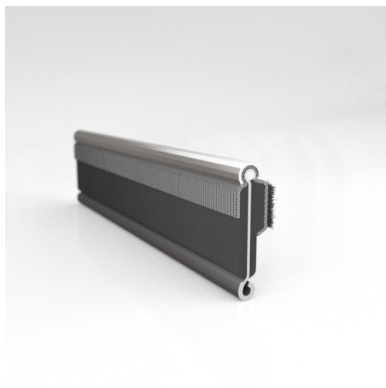

- **Part No. : 75000146**
- **Product Category : Restoration Vehicle Seal**
- **Product Family : Seals**
- Restoration Vehicle Seal: Vehicle Make : Chrysler
- Restoration Vehicle Seal: Vehicle Model : Chrysler
- Restoration Vehicle Seal: Body : 4 Door Hardtop
- Restoration Vehicle Seal: Platform : N/A
- Restoration Vehicle Seal: Start Year : 1953
- Restoration Vehicle Seal: End Year : 1954
- Restoration Vehicle Seal: Description : Front Door - Belt W/Strip - Outer
- Restoration Vehicle Seal: Section : YM30
- Made to Order/Stock : MADE TO STOCK
- Same Profile As : 75000146