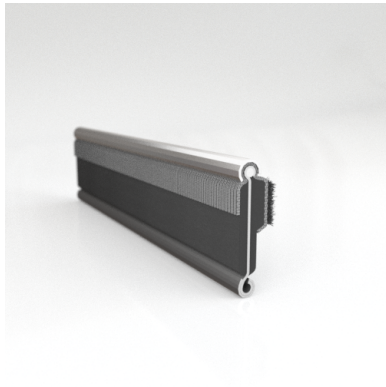

- **Part No. : 75000146**
- **Product Category : Restoration Vehicle Seal**
- **Product Family : Seals**
- Restoration Vehicle Seal: Vehicle Make : Chrysler
- Restoration Vehicle Seal: Vehicle Model : Chrysler
- Restoration Vehicle Seal: Body : 2 Door Conv.
- Restoration Vehicle Seal: Platform : All
- Restoration Vehicle Seal: Start Year : 1955
- Restoration Vehicle Seal: End Year : 1956
- Restoration Vehicle Seal: Description : Front Door - Belt W/Strip - Inner
- Restoration Vehicle Seal: Section : YM30
- Made to Order/Stock : MADE TO STOCK
- Same Profile As : 75000146