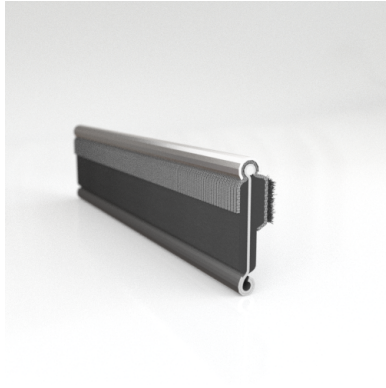

#### MATERIALS & STYLES

- Unbeaded with Steel Core
- Unbeaded All-Rubber Channels with Flocked or Coated Linings
- Beaded Channels
- Weatherstrips with Stainless Steel Beads
- Weatherstrips without Stainless Steel Beads

#### ADDITIONAL BENEFITS

- Eliminates Rattles
- Tight, Long-Lasting Fit to Cushion Glass
- Protects Against Corrosion, Moisture, Dust and Drafts
- Resists Fading

Scan the QR Code to Contact Us

- **Part No. : 75000146**
- **Product Category : Window Channel/Weatherstrip**
- **Product Family : Seals**
- Ship from Location : Spring Lake, MI
- Standard Pack Quantity : 50 pcs
- Standard Carton Size : 97.5 x 5.0 x 5.0
- Made to Order/Stock : MADE TO STOCK
- Profile/Section : YM30
- Material Type : Rubber Covered
- Color : Black
- Length : 8'
- Width : 0.281"
- Window Channel/Weatherstrip: Height : 0.719"
- Window Channel/Weatherstrip: Beaded or Unbeaded : Beaded - Stainless
- Window Channel/Weatherstrip: Flexible or Rigid : Flexible
- Window Channel/Weatherstrip: Window Facing Material : Pile
- Same Profile As : 75000144, 75000145, 75000146

- **Part No. : 75000146**
- **Product Category : Restoration Vehicle Seal**
- **Product Family : Seals**
- Restoration Vehicle Seal: Vehicle Make : Chrysler
- Restoration Vehicle Seal: Vehicle Model : Chrysler
- Restoration Vehicle Seal: Body : 4 Door Sedan
- Restoration Vehicle Seal: Platform : 3-H
- Restoration Vehicle Seal: Start Year : 1953
- Restoration Vehicle Seal: End Year : 1963
- Restoration Vehicle Seal: Description : Front Door - Belt W/Strip - Inner
- Restoration Vehicle Seal: Section : YM30
- Made to Order/Stock : MADE TO STOCK
- Same Profile As : 75000146