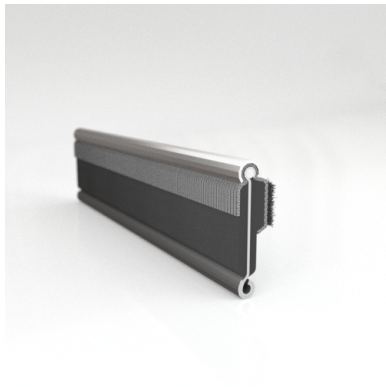

#### MATERIALS & STYLES

- Unbeaded with Steel Core
- Unbeaded All-Rubber Channels with Flocked or Coated Linings
- Beaded Channels
- Weatherstrips with Stainless Steel Beads
- Weatherstrips without Stainless Steel Beads

#### ADDITIONAL BENEFITS

- Eliminates Rattles
- Tight, Long-Lasting Fit to Cushion Glass
- Protects Against Corrosion, Moisture, Dust and Drafts
- Resists Fading

Scan the QR Code to Contact Us

- **Part No. : 75000146**
- **Product Category : Window Channel/Weatherstrip**
- **Product Family : Seals**
- Ship from Location : Spring Lake, MI
- Standard Pack Quantity : 50 pcs
- Standard Carton Size : 97.5 x 5.0 x 5.0
- Made to Order/Stock : MADE TO STOCK
- Profile/Section : YM30
- Material Type : Rubber Covered
- Color : Black
- Length : 8'
- Width : 0.281"
- Window Channel/Weatherstrip: Height : 0.719"
- Window Channel/Weatherstrip: Beaded or Unbeaded : Beaded - Stainless
- Window Channel/Weatherstrip: Flexible or Rigid : Flexible
- Window Channel/Weatherstrip: Window Facing Material : Pile
- Same Profile As : 75000144, 75000145, 75000146

- **Part No. : 75000146**
- **Product Category : Restoration Vehicle Seal**
- **Product Family : Seals**
- Restoration Vehicle Seal: Vehicle Make : Chrysler
- Restoration Vehicle Seal: Vehicle Model : Chrysler
- Restoration Vehicle Seal: Body : 4 Door Sedan
- Restoration Vehicle Seal: Platform : 3-H
- Restoration Vehicle Seal: Start Year : 1953
- Restoration Vehicle Seal: End Year : 1963
- Restoration Vehicle Seal: Description : Front Door - Belt W/Strip - Inner
- Restoration Vehicle Seal: Section : YM30
- Made to Order/Stock : MADE TO STOCK
- Same Profile As : 75000146