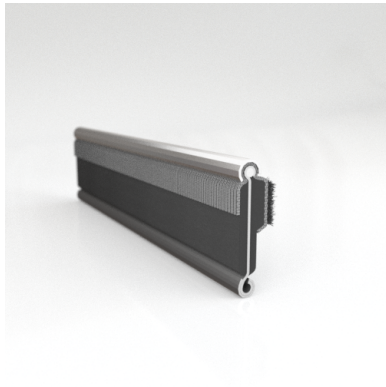

- **Part No. : 75000146**
- **Product Category : Restoration Vehicle Seal**
- **Product Family : Seals**
- Restoration Vehicle Seal: Vehicle Make : Chrysler
- Restoration Vehicle Seal: Vehicle Model : Chrysler
- Restoration Vehicle Seal: Body : 4 Door Station Wagon
- Restoration Vehicle Seal: Platform : N/A
- Restoration Vehicle Seal: Start Year : 1957
- Restoration Vehicle Seal: End Year : 1961
- Restoration Vehicle Seal: Description : Rear Door - Belt W/Strip - Outer
- Restoration Vehicle Seal: Section : YM30
- Made to Order/Stock : MADE TO STOCK
- Same Profile As : 75000146