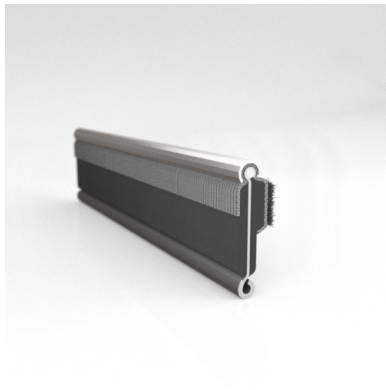

- **Part No. : 75000146**
- **Product Category : Restoration Vehicle Seal**
- **Product Family : Seals**
- Restoration Vehicle Seal: Vehicle Make : Chrysler
- Restoration Vehicle Seal: Vehicle Model : Chrysler
- Restoration Vehicle Seal: Body : All Open Body Styles
- Restoration Vehicle Seal: Platform : All
- Restoration Vehicle Seal: Start Year : 1955
- Restoration Vehicle Seal: End Year : 1956
- Restoration Vehicle Seal: Description : Rear Door - Belt W/Strip - Outer
- Restoration Vehicle Seal: Section : YM30
- Made to Order/Stock : MADE TO STOCK
- Same Profile As : 75000146