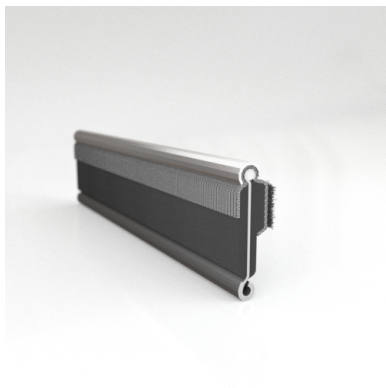

- **Part No. : 75000146**
- **Product Category : Restoration Vehicle Seal**
- **Product Family : Seals**
- Restoration Vehicle Seal: Vehicle Make : Chrysler
- Restoration Vehicle Seal: Vehicle Model : Chrysler
- Restoration Vehicle Seal: Body : All Open Body Styles
- Restoration Vehicle Seal: Platform : All
- Restoration Vehicle Seal: Start Year : 1957
- Restoration Vehicle Seal: End Year : 1959
- Restoration Vehicle Seal: Description : QTR WDO - Belt W/Strip - Outer
- Restoration Vehicle Seal: Section : YM30
- Made to Order/Stock : MADE TO STOCK
- Same Profile As : 75000146