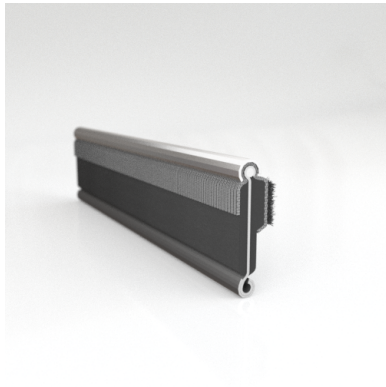

- **Part No. : 75000146**
- **Product Category : Restoration Vehicle Seal**
- **Product Family : Seals**
- Restoration Vehicle Seal: Vehicle Make : Chrysler
- Restoration Vehicle Seal: Vehicle Model : Chrysler
- Restoration Vehicle Seal: Body : All Open Body Styles
- Restoration Vehicle Seal: Platform : 3-H
- Restoration Vehicle Seal: Start Year : 1957
- Restoration Vehicle Seal: End Year : 1961
- Restoration Vehicle Seal: Description : Front Door - Belt W/Strip - Inner
- Restoration Vehicle Seal: Section : YM30
- Made to Order/Stock : MADE TO STOCK
- Same Profile As : 75000146