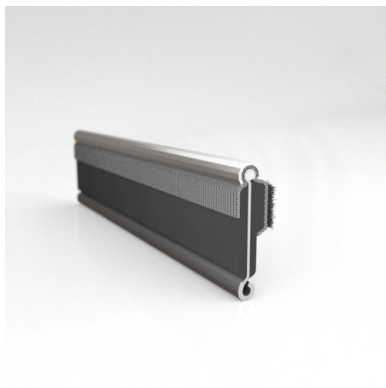

- **Part No. : 75000146**
- **Product Category : Restoration Vehicle Seal**
- **Product Family : Seals**
- Restoration Vehicle Seal: Vehicle Make : Chrysler
- Restoration Vehicle Seal: Vehicle Model : Chrysler
- Restoration Vehicle Seal: Body : All Open Body Styles
- Restoration Vehicle Seal: Platform : All
- Restoration Vehicle Seal: Start Year : 1957
- Restoration Vehicle Seal: End Year : 1959
- Restoration Vehicle Seal: Description : Front Door - Belt W/Strip - Outer
- Restoration Vehicle Seal: Section : YM30
- Made to Order/Stock : MADE TO STOCK
- Same Profile As : 75000146