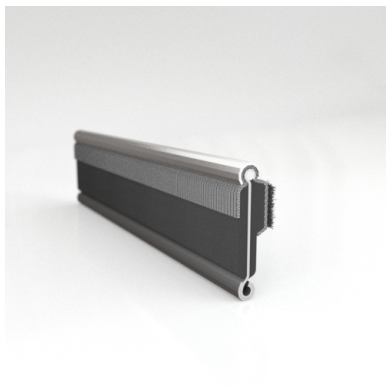

- **Part No. : 75000146**
- **Product Category : Restoration Vehicle Seal**
- **Product Family : Seals**
- Restoration Vehicle Seal: Vehicle Make : Chrysler
- Restoration Vehicle Seal: Vehicle Model : Chrysler
- Restoration Vehicle Seal: Body : 2 Door Hardtop
- Restoration Vehicle Seal: Platform : All
- Restoration Vehicle Seal: Start Year : 1955
- Restoration Vehicle Seal: End Year : 1956
- Restoration Vehicle Seal: Description : Front Door - Belt W/Strip - Inner
- Restoration Vehicle Seal: Section : YM30
- Made to Order/Stock : MADE TO STOCK
- Same Profile As : 75000146