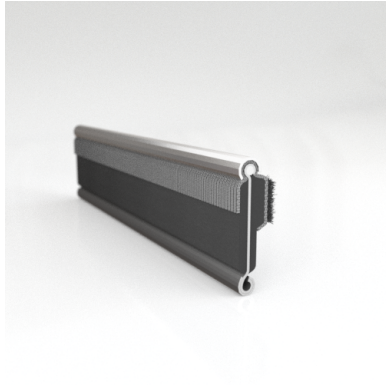

- **Part No. : 75000146**
- **Product Category : Restoration Vehicle Seal**
- **Product Family : Seals**
- Restoration Vehicle Seal: Vehicle Make : Chrysler
- Restoration Vehicle Seal: Vehicle Model : Chrysler
- Restoration Vehicle Seal: Body : 4 Door Hardtop - All Closed
- Restoration Vehicle Seal: Platform : All
- Restoration Vehicle Seal: Start Year : 1957
- Restoration Vehicle Seal: End Year : 1959
- Restoration Vehicle Seal: Description : Rear Door - Belt W/Strip - Outer
- Restoration Vehicle Seal: Section : YM30
- Made to Order/Stock : MADE TO STOCK
- Same Profile As : 75000146