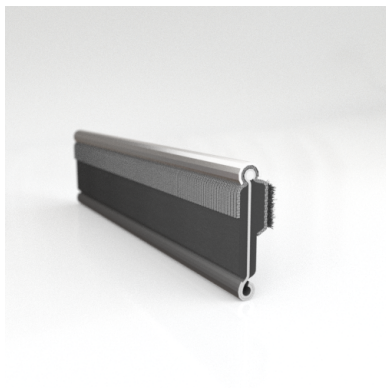

- **Part No. : 75000146**
- **Product Category : Restoration Vehicle Seal**
- **Product Family : Seals**
- Restoration Vehicle Seal: Vehicle Make : Chrysler
- Restoration Vehicle Seal: Vehicle Model : Chrysler
- Restoration Vehicle Seal: Body : All Closed Body Styles
- Restoration Vehicle Seal: Platform : 3-H
- Restoration Vehicle Seal: Start Year : 1957
- Restoration Vehicle Seal: End Year : 1959
- Restoration Vehicle Seal: Description : Front Door - Belt W/Strip - Outer
- Restoration Vehicle Seal: Section : YM30
- Made to Order/Stock : MADE TO STOCK
- Same Profile As : 75000146