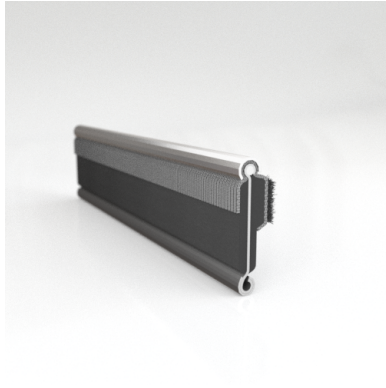

- **Part No. : 75000146**
- **Product Category : Restoration Vehicle Seal**
- **Product Family : Seals**
- Restoration Vehicle Seal: Vehicle Make : Chrysler
- Restoration Vehicle Seal: Vehicle Model : Chrysler
- Restoration Vehicle Seal: Body : All Open Body Styles
- Restoration Vehicle Seal: Platform : 3-H
- Restoration Vehicle Seal: Start Year : 1957
- Restoration Vehicle Seal: End Year : 1959
- Restoration Vehicle Seal: Description : Front Door - Belt W/Strip - Outer
- Restoration Vehicle Seal: Section : YM30
- Made to Order/Stock : MADE TO STOCK
- Same Profile As : 75000146