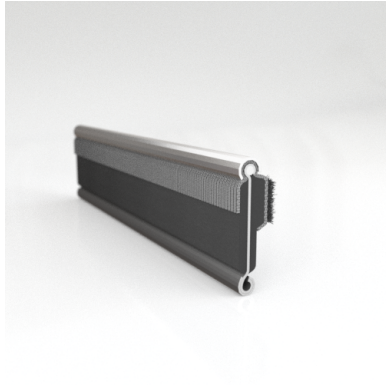

- **Part No. : 75000146**
- **Product Category : Restoration Vehicle Seal**
- **Product Family : Seals**
- Restoration Vehicle Seal: Vehicle Make : Chrysler
- Restoration Vehicle Seal: Vehicle Model : Chrysler
- Restoration Vehicle Seal: Body : All Open Body Styles
- Restoration Vehicle Seal: Platform : All
- Restoration Vehicle Seal: Start Year : 1957
- Restoration Vehicle Seal: End Year : 1959
- Restoration Vehicle Seal: Description : QTR WDO - Belt W/Strip - Outer
- Restoration Vehicle Seal: Section : YM30
- Made to Order/Stock : MADE TO STOCK
- Same Profile As : 75000146