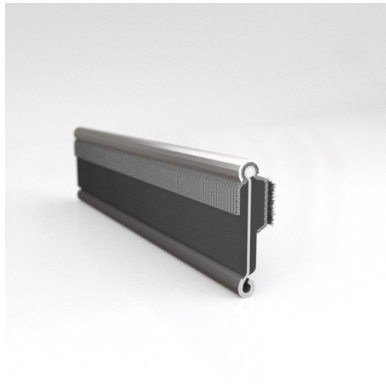

- **Part No. : 75000146**
- **Product Category : Restoration Vehicle Seal**
- **Product Family : Seals**
- Restoration Vehicle Seal: Vehicle Make : Chrysler
- Restoration Vehicle Seal: Vehicle Model : Chrysler
- Restoration Vehicle Seal: Body : 4 Door Sedan
- Restoration Vehicle Seal: Platform : 3-H
- Restoration Vehicle Seal: Start Year : 1953
- Restoration Vehicle Seal: End Year : 1961
- Restoration Vehicle Seal: Description : Rear Door - Belt W/Strip - Inner
- Restoration Vehicle Seal: Section : YM30
- Made to Order/Stock : MADE TO STOCK
- Same Profile As : 75000146