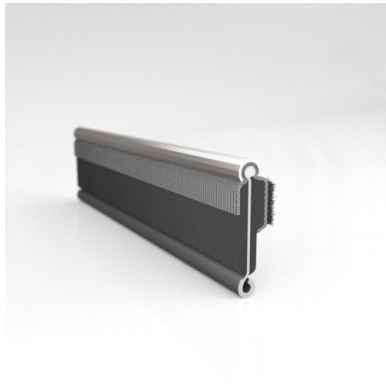

- **Part No. : 75000146**
- **Product Category : Restoration Vehicle Seal**
- **Product Family : Seals**
- Restoration Vehicle Seal: Vehicle Make : Chrysler
- Restoration Vehicle Seal: Vehicle Model : Chrysler
- Restoration Vehicle Seal: Body : All Open Body Styles
- Restoration Vehicle Seal: Platform : All
- Restoration Vehicle Seal: Start Year : 1955
- Restoration Vehicle Seal: End Year : 1956
- Restoration Vehicle Seal: Description : Rear Door - Belt W/Strip - Inner
- Restoration Vehicle Seal: Section : YM30
- Made to Order/Stock : MADE TO STOCK
- Same Profile As : 75000146