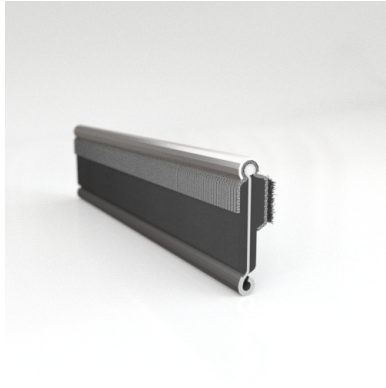

- **Part No. : 75000146**
- **Product Category : Restoration Vehicle Seal**
- **Product Family : Seals**
- Restoration Vehicle Seal: Vehicle Make : Chrysler
- Restoration Vehicle Seal: Vehicle Model : Chrysler
- Restoration Vehicle Seal: Body : 4 Door Hardtop - All
- Restoration Vehicle Seal: Platform : All
- Restoration Vehicle Seal: Start Year : 1953
- Restoration Vehicle Seal: End Year : 1956
- Restoration Vehicle Seal: Description : QTR WDO - Belt W/Strip - Inner
- Restoration Vehicle Seal: Section : YM30
- Made to Order/Stock : MADE TO STOCK
- Same Profile As : 75000146