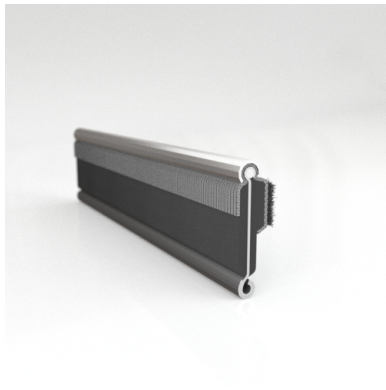

- **Part No. : 75000146**
- **Product Category : Restoration Vehicle Seal**
- **Product Family : Seals**
- Restoration Vehicle Seal: Vehicle Make : Chrysler
- Restoration Vehicle Seal: Vehicle Model : Chrysler
- Restoration Vehicle Seal: Body : All Body Styles
- Restoration Vehicle Seal: Platform : N/A
- Restoration Vehicle Seal: Start Year : 1963
- Restoration Vehicle Seal: End Year : 1963
- Restoration Vehicle Seal: Description : QTR WDO - Belt W/Strip - Inner
- Restoration Vehicle Seal: Section : YM30
- Made to Order/Stock : MADE TO STOCK
- Same Profile As : 75000146