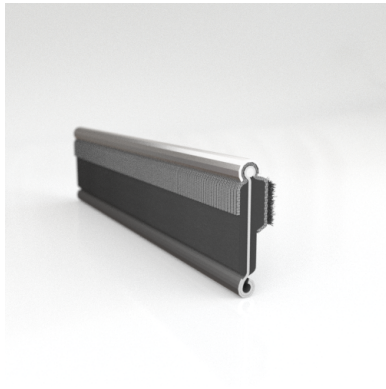

- **Part No. : 75000146**
- **Product Category : Restoration Vehicle Seal**
- **Product Family : Seals**
- Restoration Vehicle Seal: Vehicle Make : Chrysler
- Restoration Vehicle Seal: Vehicle Model : Chrysler
- Restoration Vehicle Seal: Body : All Open Body Styles
- Restoration Vehicle Seal: Platform : All
- Restoration Vehicle Seal: Start Year : 1955
- Restoration Vehicle Seal: End Year : 1959
- Restoration Vehicle Seal: Description : Front Door - Belt W/Strip - Outer
- Restoration Vehicle Seal: Section : YM30
- Made to Order/Stock : MADE TO STOCK
- Same Profile As : 75000146