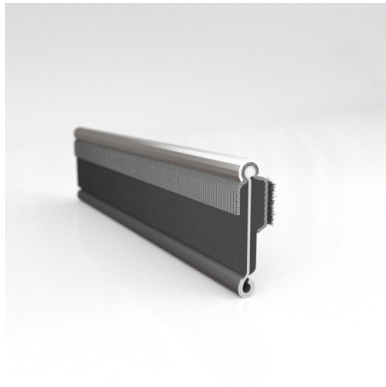

- **Part No. : 75000146**
- **Product Category : Restoration Vehicle Seal**
- **Product Family : Seals**
- Restoration Vehicle Seal: Vehicle Make : Chrysler
- Restoration Vehicle Seal: Vehicle Model : Chrysler
- Restoration Vehicle Seal: Body : 4 Door Hardtop
- Restoration Vehicle Seal: Platform : 3-H
- Restoration Vehicle Seal: Start Year : 1964
- Restoration Vehicle Seal: End Year : 1964
- Restoration Vehicle Seal: Description : QTR WDO - Belt W/Strip - Inner
- Restoration Vehicle Seal: Section : YM30
- Made to Order/Stock : MADE TO STOCK
- Same Profile As : 75000146