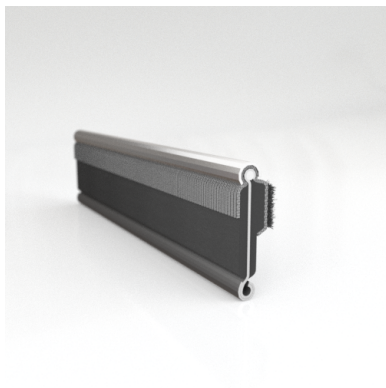

- **Part No. : 75000146**
- **Product Category : Restoration Vehicle Seal**
- **Product Family : Seals**
- Restoration Vehicle Seal: Vehicle Make : Chrysler
- Restoration Vehicle Seal: Vehicle Model : Chrysler
- Restoration Vehicle Seal: Body : All Open Body Styles
- Restoration Vehicle Seal: Platform : All
- Restoration Vehicle Seal: Start Year : 1955
- Restoration Vehicle Seal: End Year : 1956
- Restoration Vehicle Seal: Description : QTR WDO - Belt W/Strip - Inner
- Restoration Vehicle Seal: Section : YM30
- Made to Order/Stock : MADE TO STOCK
- Same Profile As : 75000146