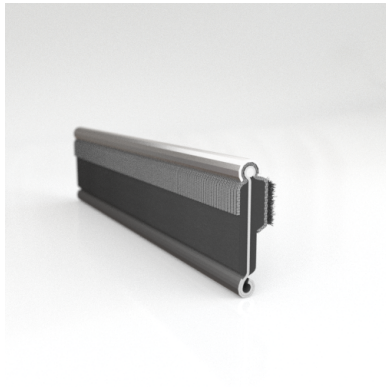

- **Part No. : 75000146**
- **Product Category : Restoration Vehicle Seal**
- **Product Family : Seals**
- Restoration Vehicle Seal: Vehicle Make : Chrysler
- Restoration Vehicle Seal: Vehicle Model : Chrysler
- Restoration Vehicle Seal: Body : All Body Styles
- Restoration Vehicle Seal: Platform : N/A
- Restoration Vehicle Seal: Start Year : 1963
- Restoration Vehicle Seal: End Year : 1963
- Restoration Vehicle Seal: Description : Front Door - Belt W/Strip - Inner
- Restoration Vehicle Seal: Section : YM30
- Made to Order/Stock : MADE TO STOCK
- Same Profile As : 75000146