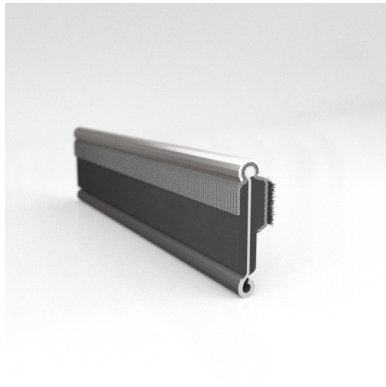

- **Part No. : 75000146**
- **Product Category : Restoration Vehicle Seal**
- **Product Family : Seals**
- Restoration Vehicle Seal: Vehicle Make : Chrysler
- Restoration Vehicle Seal: Vehicle Model : Chrysler
- Restoration Vehicle Seal: Body : All Open Body Styles
- Restoration Vehicle Seal: Platform : 3-H
- Restoration Vehicle Seal: Start Year : 1953
- Restoration Vehicle Seal: End Year : 1963
- Restoration Vehicle Seal: Description : Rear Door - Belt W/Strip - Inner
- Restoration Vehicle Seal: Section : YM30
- Made to Order/Stock : MADE TO STOCK
- Same Profile As : 75000146