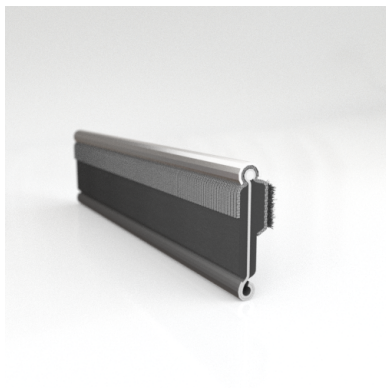

- **Part No. : 75000146**
- **Product Category : Restoration Vehicle Seal**
- **Product Family : Seals**
- Restoration Vehicle Seal: Vehicle Make : Chrysler
- Restoration Vehicle Seal: Vehicle Model : Chrysler
- Restoration Vehicle Seal: Body : 4 Door Hardtop
- Restoration Vehicle Seal: Platform : All
- Restoration Vehicle Seal: Start Year : 1953
- Restoration Vehicle Seal: End Year : 1954
- Restoration Vehicle Seal: Description : Front Door - Belt W/Strip - Outer
- Restoration Vehicle Seal: Section : YM30
- Made to Order/Stock : MADE TO STOCK
- Same Profile As : 75000146