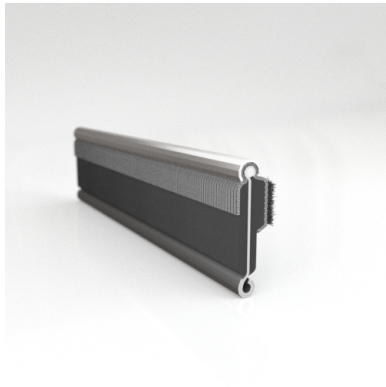

- **Part No. : 75000146**
- **Product Category : Restoration Vehicle Seal**
- **Product Family : Seals**
- Restoration Vehicle Seal: Vehicle Make : Chrysler
- Restoration Vehicle Seal: Vehicle Model : Chrysler
- Restoration Vehicle Seal: Body : All Open Body Styles
- Restoration Vehicle Seal: Platform : All
- Restoration Vehicle Seal: Start Year : 1955
- Restoration Vehicle Seal: End Year : 1956
- Restoration Vehicle Seal: Description : Front Door - Belt W/Strip - Outer
- Restoration Vehicle Seal: Section : YM30
- Made to Order/Stock : MADE TO STOCK
- Same Profile As : 75000146