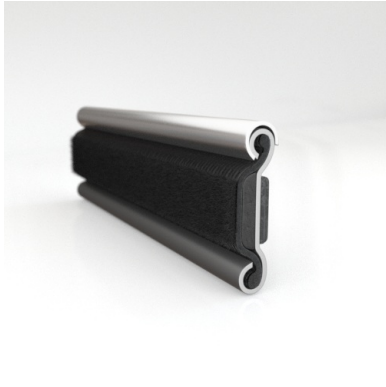

CATALOG PARTS

WINDOW CHANNELS & WEATHERSTRIPS

EASY WAY TO INSTALL SLIDING OR ROLLING WINDOWS

Cooper Standard Industrial and Specialty Group (ISG)'s Channels and Weatherstrips hold and protect glass securely while shielding occupants and contents from dust, moisture and noise. Our Channel and Weatherstrip products are manufactured to fit a variety of OEM and aftermarket applications, including classic auto restoration; sliding glass windows in office foyers; separation windows in taxis and police cars; recreational vehicles; and ticket booths.

- Unbeaded with Steel Core
- Unbeaded All-Rubber Channels with Flocked or Coated Linings
- Beaded Channels
- Weatherstrips with Stainless Steel Beads
- Weatherstrips without Stainless Steel Beads

ADDITIONAL BENEFITS

- Eliminates Rattles
- Tight, Long-lasting Fit to Cushion Glass
- Protects Against Corrosion, Moisture, Dust and Drafts
- Resists Fading

Scan the QR Code to Contact Us

- **Part No. : 75000147**
- **Product Category : Window Channel/Weatherstrip**
- **Product Family : Seals**
- Ship from Location : Spring Lake, MI
- Standard Pack Quantity : 50 pcs
- Standard Carton Size : 73.5 x 5.0 x 5.0
- Made to Order/Stock : Made to Order
- Profile/Section : YM52RP
- Material Type : Rubber Covered
- Color : Black
- Length : 6'
- Width : 0.281"
- Window Channel/Weatherstrip: Height : 0.656"
- Window Channel/Weatherstrip: Beaded or Unbeaded : Beaded - Stainless
- Window Channel/Weatherstrip: Flexible or Rigid : Rigid
- Window Channel/Weatherstrip: Window Facing Material : Pile
- Same Profile As : 75000147, 75000148