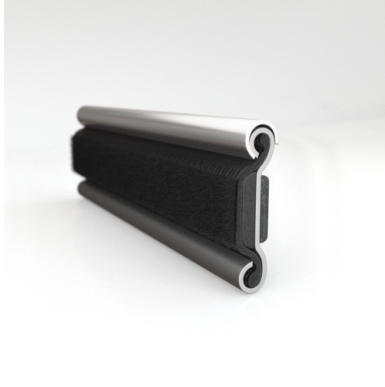

CATALOG PARTS

WINDOW CHANNELS & WEATHERSTRIPS

EASY WAY TO INSTALL SLIDING OR ROLLING WINDOWS

Cooper Standard Industrial and Specialty Group (ISG)'s Channels and Weatherstrips hold and protect glass securely while shielding occupants and contents from dust, moisture and noise. Our Channel and Weatherstrip products are manufactured to fit a variety of OEM and aftermarket applications, including classic auto restoration; sliding glass windows in office foyers; separation windows in taxis and police cars; recreational vehicles; and ticket booths.

- Unbeaded with Steel Core
- Unbeaded All-Rubber Channels with Flocked or Coated Linings
- Beaded Channels
- Weatherstrips with Stainless Steel Beads
- Weatherstrips without Stainless Steel Beads

ADDITIONAL BENEFITS

- Eliminates Rattles
- Tight, Long-Lasting Fit to Cushion Glass
- Protects Against Corrosion, Moisture, Dust and Drafts
- Resists Fading

Scan the QR Code to Contact Us

- **Part No. : 75000147**
- **Product Category : Window Channel/Weatherstrip**
- **Product Family : Seals**
- Ship from Location : Spring Lake, MI
- Standard Pack Quantity : 50 pcs
- Standard Carton Size : 73.5 x 5.0 x 5.0
- Made to Order/Stock : Made to Order
- Profile/Section : YM52RP
- Material Type : Rubber Covered
- Color : Black
- Length : 6'
- Width : 0.281"
- Window Channel/Weatherstrip: Height : 0.656"
- Window Channel/Weatherstrip: Beaded or Unbeaded : Beaded - Stainless
- Window Channel/Weatherstrip: Flexible or Rigid : Rigid
- Window Channel/Weatherstrip: Window Facing Material : Pile
- Same Profile As : 75000147, 75000148