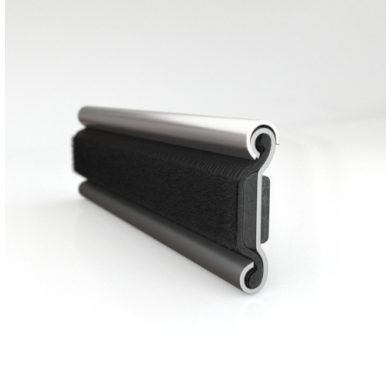

- Unbeaded with Steel Core
- Unbeaded All-Rubber Channels with Flocked or Coated Linings
- Beaded Channels
- Weatherstrips with Stainless Steel Beads
- Weatherstrips without Stainless Steel Beads

ADDITIONAL BENEFITS

- Eliminates Rattles
- Tight, Long-Lasting Fit to Cushion Glass
- Protects Against Corrosion, Moisture, Dust and Drafts
- Resists Fading

Scan the QR Code to Contact Us

- **Part No. : 75000148**
- **Product Category : Window Channel/Weatherstrip**
- **Product Family : Seals**
- Ship from Location : Spring Lake, MI
- Standard Pack Quantity : 50 pcs
- Standard Carton Size : 97.5 x 5.0 x 5.0
- Made to Order/Stock : In Stock
- Profile/Section : YM52RP
- Material Type : Rubber Covered
- Color : Black
- Length : 8'
- Width : 0.281"
- Window Channel/Weatherstrip: Height : 0.656"
- Window Channel/Weatherstrip: Beaded or Unbeaded : Beaded - Stainless
- Window Channel/Weatherstrip: Flexible or Rigid : Rigid
- Window Channel/Weatherstrip: Window Facing Material : Pile
- Same Profile As : 75000147, 75000148

- **Part No. : 75000147**
- **Product Category : Window Channel/Weatherstrip**
- **Product Family : Seals**
- Ship from Location : Spring Lake, MI
- Standard Pack Quantity : 50 pcs
- Standard Carton Size : 73.5 x 5.0 x 5.0
- Made to Order/Stock : Made to Order
- Profile/Section : YM52RP
- Material Type : Rubber Covered
- Color : Black
- Length : 6'
- Width : 0.281"
- Window Channel/Weatherstrip: Height : 0.656"
- Window Channel/Weatherstrip: Beaded or Unbeaded : Beaded - Stainless
- Window Channel/Weatherstrip: Flexible or Rigid : Rigid
- Window Channel/Weatherstrip: Window Facing Material : Pile
- Same Profile As : 75000147, 75000148