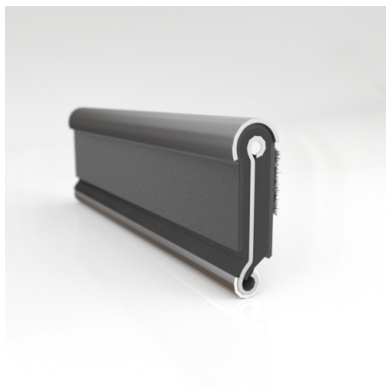

- **Part No. : 75000151**
- **Product Category : Restoration Vehicle Seal**
- **Product Family : Seals**
- Restoration Vehicle Seal: Vehicle Make : Chrysler
- Restoration Vehicle Seal: Vehicle Model : Chrysler
- Restoration Vehicle Seal: Body : All Body Styles
- Restoration Vehicle Seal: Platform : N/A
- Restoration Vehicle Seal: Start Year : 1963
- Restoration Vehicle Seal: End Year : 1963
- Restoration Vehicle Seal: Description : Rear Door - Belt W/Strip - Outer
- Restoration Vehicle Seal: Section : YM93
- Made to Order/Stock : MADE TO STOCK
- Same Profile As : 75000151