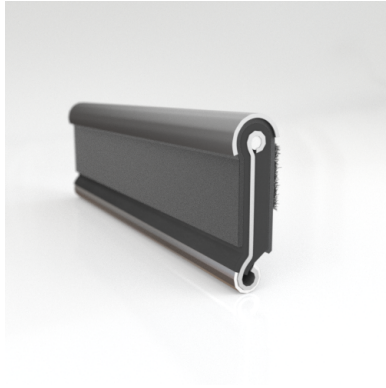

- **Part No. : 75000151**
- **Product Category : Restoration Vehicle Seal**
- **Product Family : Seals**
- Restoration Vehicle Seal: Vehicle Make : Chrysler
- Restoration Vehicle Seal: Vehicle Model : Chrysler
- Restoration Vehicle Seal: Body : All Open Body Styles
- Restoration Vehicle Seal: Platform : All
- Restoration Vehicle Seal: Start Year : 1960
- Restoration Vehicle Seal: End Year : 1961
- Restoration Vehicle Seal: Description : Front Door - Belt W/Strip - Outer
- Restoration Vehicle Seal: Section : YM93
- Made to Order/Stock : MADE TO STOCK
- Same Profile As : 75000151