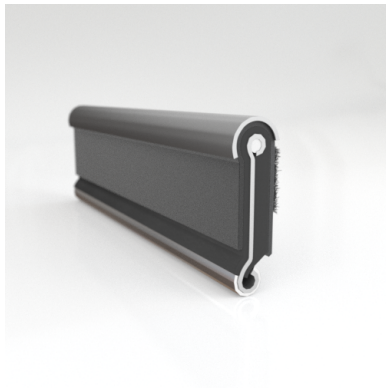

- **Part No. : 75000151**
- **Product Category : Restoration Vehicle Seal**
- **Product Family : Seals**
- Restoration Vehicle Seal: Vehicle Make : Chrysler
- Restoration Vehicle Seal: Vehicle Model : Chrysler
- Restoration Vehicle Seal: Body : 2 Door Hardtop
- Restoration Vehicle Seal: Platform : All
- Restoration Vehicle Seal: Start Year : 1964
- Restoration Vehicle Seal: End Year : 1964
- Restoration Vehicle Seal: Description : Front Door - Belt W/Strip - Outer
- Restoration Vehicle Seal: Section : YM93
- Made to Order/Stock : MADE TO STOCK
- Same Profile As : 75000151