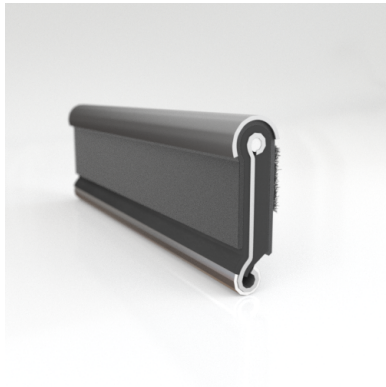

- **Part No. : 75000151**
- **Product Category : Restoration Vehicle Seal**
- **Product Family : Seals**
- Restoration Vehicle Seal: Vehicle Make : Chrysler
- Restoration Vehicle Seal: Vehicle Model : Chrysler
- Restoration Vehicle Seal: Body : All Open Body Styles
- Restoration Vehicle Seal: Platform : 3-H
- Restoration Vehicle Seal: Start Year : 1960
- Restoration Vehicle Seal: End Year : 1963
- Restoration Vehicle Seal: Description : Front Door - Belt W/Strip - Outer
- Restoration Vehicle Seal: Section : YM93
- Made to Order/Stock : MADE TO STOCK
- Same Profile As : 75000151