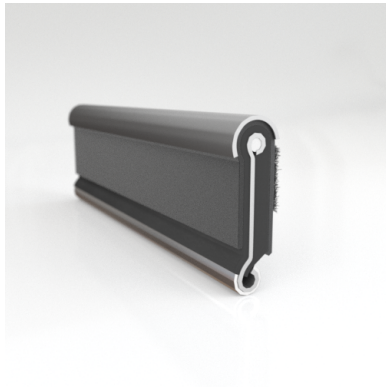

- **Part No. : 75000151**
- **Product Category : Restoration Vehicle Seal**
- **Product Family : Seals**
- Restoration Vehicle Seal: Vehicle Make : Chrysler
- Restoration Vehicle Seal: Vehicle Model : Chrysler
- Restoration Vehicle Seal: Body : 4 Door Station Wagon
- Restoration Vehicle Seal: Platform : 3-H
- Restoration Vehicle Seal: Start Year : 1960
- Restoration Vehicle Seal: End Year : 1963
- Restoration Vehicle Seal: Description : Rear Door - Belt W/Strip - Outer
- Restoration Vehicle Seal: Section : YM93
- Made to Order/Stock : MADE TO STOCK
- Same Profile As : 75000151