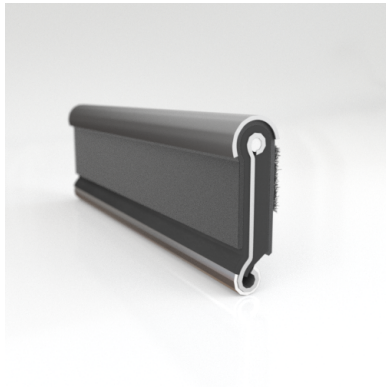

- **Part No. : 75000151**
- **Product Category : Restoration Vehicle Seal**
- **Product Family : Seals**
- Restoration Vehicle Seal: Vehicle Make : Chrysler
- Restoration Vehicle Seal: Vehicle Model : Chrysler
- Restoration Vehicle Seal: Body : 4 Door Sedan
- Restoration Vehicle Seal: Platform : 3-H
- Restoration Vehicle Seal: Start Year : 1960
- Restoration Vehicle Seal: End Year : 1963
- Restoration Vehicle Seal: Description : Rear Door - Belt W/Strip - Outer
- Restoration Vehicle Seal: Section : YM93
- Made to Order/Stock : MADE TO STOCK
- Same Profile As : 75000151