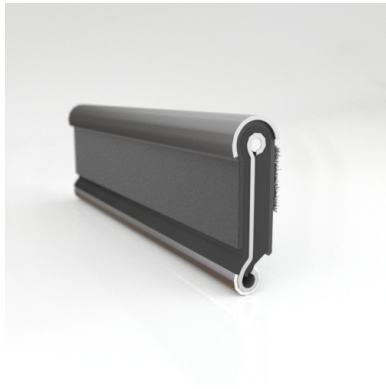

- **Part No. : 75000151**
- **Product Category : Restoration Vehicle Seal**
- **Product Family : Seals**
- Restoration Vehicle Seal: Vehicle Make : Chrysler
- Restoration Vehicle Seal: Vehicle Model : Chrysler
- Restoration Vehicle Seal: Body : All Closed Body Styles
- Restoration Vehicle Seal: Platform : 3-H
- Restoration Vehicle Seal: Start Year : 1960
- Restoration Vehicle Seal: End Year : 1961
- Restoration Vehicle Seal: Description : QTR WDO - Belt W/Strip - Outer
- Restoration Vehicle Seal: Section : YM93
- Made to Order/Stock : MADE TO STOCK
- Same Profile As : 75000151