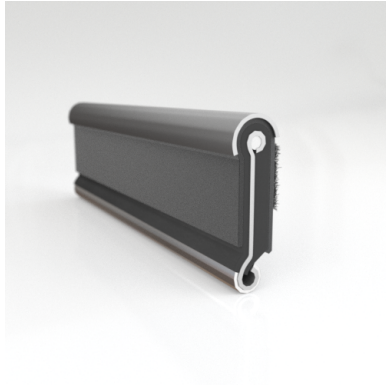

- **Part No. : 75000151**
- **Product Category : Restoration Vehicle Seal**
- **Product Family : Seals**
- Restoration Vehicle Seal: Vehicle Make : Chrysler
- Restoration Vehicle Seal: Vehicle Model : Chrysler
- Restoration Vehicle Seal: Body : 2 Door Hardtop
- Restoration Vehicle Seal: Platform : N/A
- Restoration Vehicle Seal: Start Year : 1964
- Restoration Vehicle Seal: End Year : 1964
- Restoration Vehicle Seal: Description : Front Door - Belt W/Strip - Outer
- Restoration Vehicle Seal: Section : YM93
- Made to Order/Stock : MADE TO STOCK
- Same Profile As : 75000151