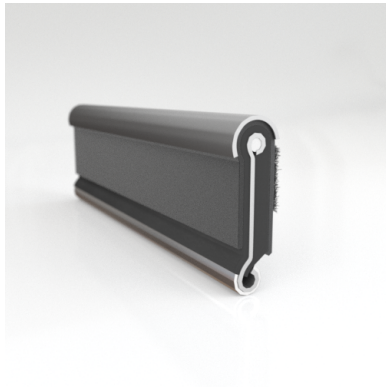

- **Part No. : 75000151**
- **Product Category : Restoration Vehicle Seal**
- **Product Family : Seals**
- Restoration Vehicle Seal: Vehicle Make : Chrysler
- Restoration Vehicle Seal: Vehicle Model : Chrysler
- Restoration Vehicle Seal: Body : 2 Door Hardtop
- Restoration Vehicle Seal: Platform : N/A
- Restoration Vehicle Seal: Start Year : 1961
- Restoration Vehicle Seal: End Year : 1962
- Restoration Vehicle Seal: Description : QTR WDO - Belt W/Strip - Outer
- Restoration Vehicle Seal: Section : YM93
- Made to Order/Stock : MADE TO STOCK
- Same Profile As : 75000151