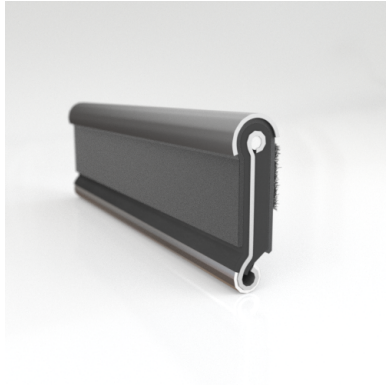

- **Part No. : 75000151**
- **Product Category : Restoration Vehicle Seal**
- **Product Family : Seals**
- Restoration Vehicle Seal: Vehicle Make : Chrysler
- Restoration Vehicle Seal: Vehicle Model : Chrysler
- Restoration Vehicle Seal: Body : All Open Body Styles
- Restoration Vehicle Seal: Platform : All
- Restoration Vehicle Seal: Start Year : 1960
- Restoration Vehicle Seal: End Year : 1963
- Restoration Vehicle Seal: Description : QTR WDO - Belt W/Strip - Outer
- Restoration Vehicle Seal: Section : YM93
- Made to Order/Stock : MADE TO STOCK
- Same Profile As : 75000151