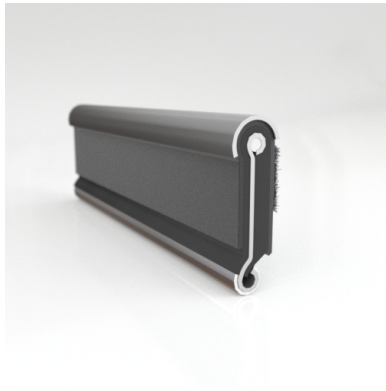

- **Part No. : 75000151**
- **Product Category : Restoration Vehicle Seal**
- **Product Family : Seals**
- Restoration Vehicle Seal: Vehicle Make : Chrysler
- Restoration Vehicle Seal: Vehicle Model : Chrysler
- Restoration Vehicle Seal: Body : All Open Body Styles
- Restoration Vehicle Seal: Platform : All
- Restoration Vehicle Seal: Start Year : 1960
- Restoration Vehicle Seal: End Year : 1963
- Restoration Vehicle Seal: Description : Rear Door - Belt W/Strip - Outer
- Restoration Vehicle Seal: Section : YM93
- Made to Order/Stock : MADE TO STOCK
- Same Profile As : 75000151