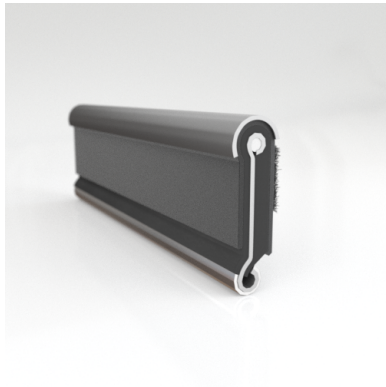

- **Part No. : 75000151**
- **Product Category : Restoration Vehicle Seal**
- **Product Family : Seals**
- Restoration Vehicle Seal: Vehicle Make : Chrysler
- Restoration Vehicle Seal: Vehicle Model : Chrysler
- Restoration Vehicle Seal: Body : 4 Door Hardtop
- Restoration Vehicle Seal: Platform : All
- Restoration Vehicle Seal: Start Year : 1957
- Restoration Vehicle Seal: End Year : 1963
- Restoration Vehicle Seal: Description : Front Door - Belt W/Strip - Inner
- Restoration Vehicle Seal: Section : YM93
- Made to Order/Stock : MADE TO STOCK
- Same Profile As : 75000151