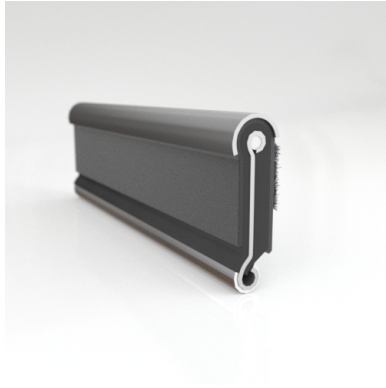

- **Part No. : 75000151**
- **Product Category : Restoration Vehicle Seal**
- **Product Family : Seals**
- Restoration Vehicle Seal: Vehicle Make : Chrysler
- Restoration Vehicle Seal: Vehicle Model : Chrysler
- Restoration Vehicle Seal: Body : 2 Door Hardtop
- Restoration Vehicle Seal: Platform : N/A
- Restoration Vehicle Seal: Start Year : 1957
- Restoration Vehicle Seal: End Year : 1963
- Restoration Vehicle Seal: Description : Front Door - Belt W/Strip - Inner
- Restoration Vehicle Seal: Section : YM93
- Made to Order/Stock : MADE TO STOCK
- Same Profile As : 75000151