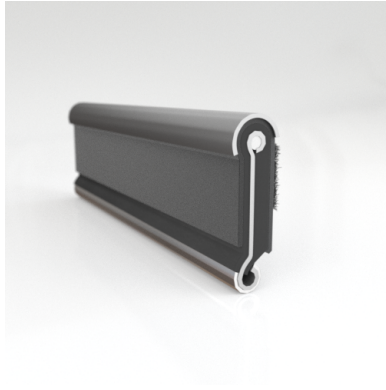

- **Part No. : 75000151**
- **Product Category : Restoration Vehicle Seal**
- **Product Family : Seals**
- Restoration Vehicle Seal: Vehicle Make : Chrysler
- Restoration Vehicle Seal: Vehicle Model : Chrysler
- Restoration Vehicle Seal: Body : 4 Door Hardtop
- Restoration Vehicle Seal: Platform : 1 & 2-H
- Restoration Vehicle Seal: Start Year : 1964
- Restoration Vehicle Seal: End Year : 1964
- Restoration Vehicle Seal: Description : Front Door - Belt W/Strip - Outer
- Restoration Vehicle Seal: Section : YM93
- Made to Order/Stock : MADE TO STOCK
- Same Profile As : 75000151