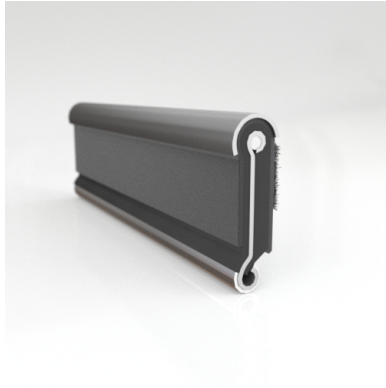

- Eliminates Rattles
- Tight, Long-Lasting Fit to Cushion Glass
- Protects Against Corrosion, Moisture, Dust and Drafts
- Resists Fading

Scan the QR Code to Contact Us

- **Part No. : 75000151**
- **Product Category : Window Channel/Weatherstrip**
- **Product Family : Seals**
- Ship from Location : Spring Lake, MI
- Standard Pack Quantity : 50 pcs
- Standard Carton Size : 97.5 x 5.0 x 5.0
- Made to Order/Stock : MADE TO STOCK
- Profile/Section : YM93
- Material Type : Rubber Covered
- Color : Black
- Length : 8'
- Width : 0.266"
- Window Channel/Weatherstrip: Height : 0.563"
- Window Channel/Weatherstrip: Beaded or Unbeaded : Beaded - Stainless
- Window Channel/Weatherstrip: Flexible or Rigid : Flexible
- Window Channel/Weatherstrip: Window Facing Material : Pile
- Same Profile As : 75000151, 75002197

- **Part No. : 75000151**
- **Product Category : Restoration Vehicle Seal**
- **Product Family : Seals**
- Restoration Vehicle Seal: Vehicle Make : Chrysler
- Restoration Vehicle Seal: Vehicle Model : Chrysler
- Restoration Vehicle Seal: Body : All Open Body Styles
- Restoration Vehicle Seal: Platform : 1-L & 2-M
- Restoration Vehicle Seal: Start Year : 1957
- Restoration Vehicle Seal: End Year : 1963
- Restoration Vehicle Seal: Description : Front Door - Belt W/Strip - Inner
- Restoration Vehicle Seal: Section : YM93
- Made to Order/Stock : MADE TO STOCK
- Same Profile As : 75000151

- **Part No. : 75000151**
- **Product Category : Restoration Vehicle Seal**
- **Product Family : Seals**
- Restoration Vehicle Seal: Vehicle Make : Chrysler
- Restoration Vehicle Seal: Vehicle Model : Chrysler
- Restoration Vehicle Seal: Body : All Open Body Styles
- Restoration Vehicle Seal: Platform : 1-L & 2-M
- Restoration Vehicle Seal: Start Year : 1957
- Restoration Vehicle Seal: End Year : 1963
- Restoration Vehicle Seal: Description : Rear Door - Belt W/Strip - Inner
- Restoration Vehicle Seal: Section : YM93
- Made to Order/Stock : MADE TO STOCK
- Same Profile As : 75000151