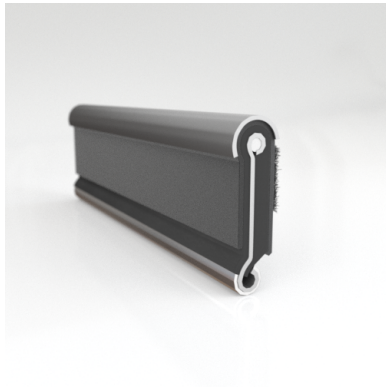

- **Part No. : 75000151**
- **Product Category : Restoration Vehicle Seal**
- **Product Family : Seals**
- Restoration Vehicle Seal: Vehicle Make : Chrysler
- Restoration Vehicle Seal: Vehicle Model : Chrysler
- Restoration Vehicle Seal: Body : All Open Body Styles
- Restoration Vehicle Seal: Platform : N/A
- Restoration Vehicle Seal: Start Year : 1960
- Restoration Vehicle Seal: End Year : 1961
- Restoration Vehicle Seal: Description : QTR WDO - Belt W/Strip - Outer
- Restoration Vehicle Seal: Section : YM93
- Made to Order/Stock : MADE TO STOCK
- Same Profile As : 75000151