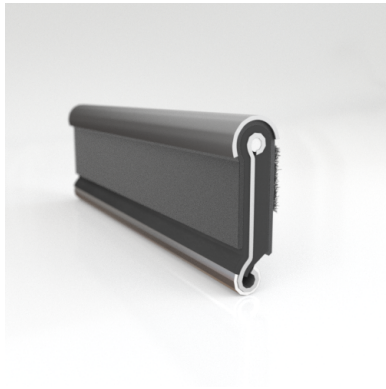

- **Part No. : 75000151**
- **Product Category : Restoration Vehicle Seal**
- **Product Family : Seals**
- Restoration Vehicle Seal: Vehicle Make : Chrysler
- Restoration Vehicle Seal: Vehicle Model : Chrysler
- Restoration Vehicle Seal: Body : 2 Door Conv.
- Restoration Vehicle Seal: Platform : N/A
- Restoration Vehicle Seal: Start Year : 1953
- Restoration Vehicle Seal: End Year : 1963
- Restoration Vehicle Seal: Description : Front Door - Belt W/Strip - Inner
- Restoration Vehicle Seal: Section : YM93
- Made to Order/Stock : MADE TO STOCK
- Same Profile As : 75000151