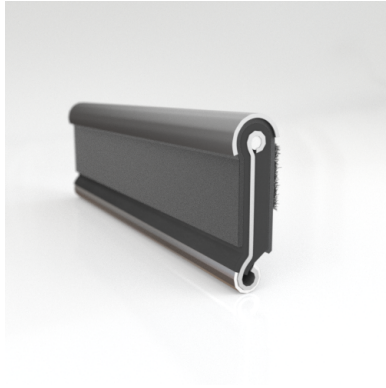

- **Part No. : 75000151**
- **Product Category : Restoration Vehicle Seal**
- **Product Family : Seals**
- Restoration Vehicle Seal: Vehicle Make : Chrysler
- Restoration Vehicle Seal: Vehicle Model : Chrysler
- Restoration Vehicle Seal: Body : All Body Styles
- Restoration Vehicle Seal: Platform : N/A
- Restoration Vehicle Seal: Start Year : 1963
- Restoration Vehicle Seal: End Year : 1963
- Restoration Vehicle Seal: Description : QTR WDO - Belt W/Strip - Outer
- Restoration Vehicle Seal: Section : YM93
- Made to Order/Stock : MADE TO STOCK
- Same Profile As : 75000151