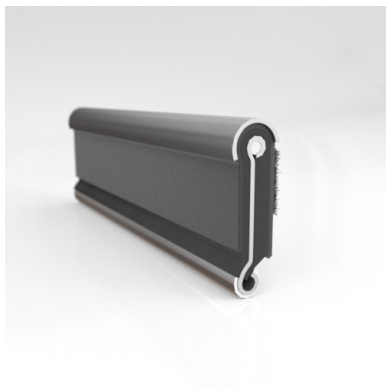

- **Part No. : 75000151**
- **Product Category : Restoration Vehicle Seal**
- **Product Family : Seals**
- Restoration Vehicle Seal: Vehicle Make : Chrysler
- Restoration Vehicle Seal: Vehicle Model : Chrysler
- Restoration Vehicle Seal: Body : All Open Body Styles
- Restoration Vehicle Seal: Platform : All
- Restoration Vehicle Seal: Start Year : 1957
- Restoration Vehicle Seal: End Year : 1963
- Restoration Vehicle Seal: Description : QTR WDO - Belt W/Strip - Inner
- Restoration Vehicle Seal: Section : YM93
- Made to Order/Stock : MADE TO STOCK
- Same Profile As : 75000151