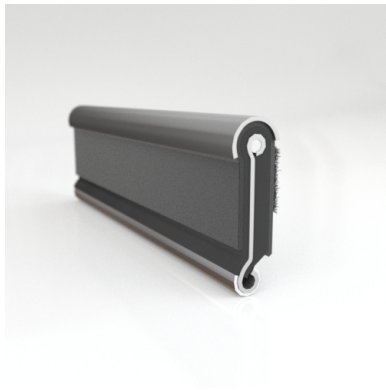

- **Part No. : 75000151**
- **Product Category : Restoration Vehicle Seal**
- **Product Family : Seals**
- Restoration Vehicle Seal: Vehicle Make : Chrysler
- Restoration Vehicle Seal: Vehicle Model : Chrysler
- Restoration Vehicle Seal: Body : 4 Door Station Wagon
- Restoration Vehicle Seal: Platform : 3-H
- Restoration Vehicle Seal: Start Year : 1960
- Restoration Vehicle Seal: End Year : 1963
- Restoration Vehicle Seal: Description : Rear Door - Belt W/Strip - Outer
- Restoration Vehicle Seal: Section : YM93
- Made to Order/Stock : MADE TO STOCK
- Same Profile As : 75000151