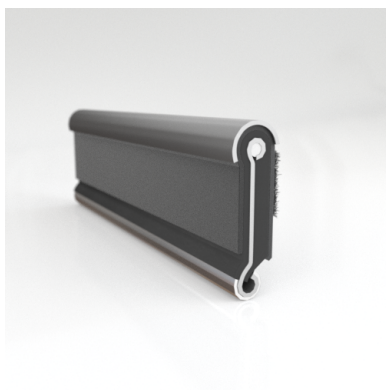

- **Part No. : 75000151**
- **Product Category : Restoration Vehicle Seal**
- **Product Family : Seals**
- Restoration Vehicle Seal: Vehicle Make : Chrysler
- Restoration Vehicle Seal: Vehicle Model : Chrysler
- Restoration Vehicle Seal: Body : 4 Door Hardtop
- Restoration Vehicle Seal: Platform : All
- Restoration Vehicle Seal: Start Year : 1960
- Restoration Vehicle Seal: End Year : 1961
- Restoration Vehicle Seal: Description : Rear Door - Belt W/Strip - Outer
- Restoration Vehicle Seal: Section : YM93
- Made to Order/Stock : MADE TO STOCK
- Same Profile As : 75000151