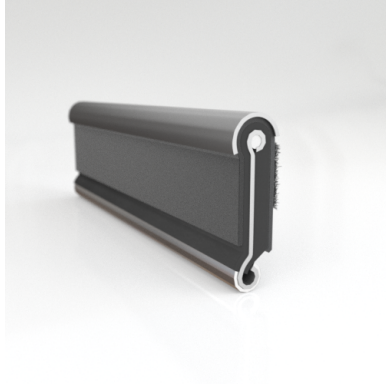

- Unbeaded with Steel Core
- Unbeaded All-Rubber Channels with Flocked or Coated Linings
- Beaded Channels
- Weatherstrips with Stainless Steel Beads
- Weatherstrips without Stainless Steel Beads

ADDITIONAL BENEFITS

- Eliminates Rattles
- Tight, Long-Lasting Fit to Cushion Glass
- Protects Against Corrosion, Moisture, Dust and Drafts
- Resists Fading

Scan the QR Code to Contact Us

- **Part No. : 75000151**
- **Product Category : Window Channel/Weatherstrip**
- **Product Family : Seals**
- Ship from Location : Spring Lake, MI
- Standard Pack Quantity : 50 pcs
- Standard Carton Size : 97.5 x 5.0 x 5.0
- Made to Order/Stock : MADE TO STOCK
- Profile/Section : YM93
- Material Type : Rubber Covered
- Color : Black
- Length : 8'
- Width : 0.266"
- Window Channel/Weatherstrip: Height : 0.563"
- Window Channel/Weatherstrip: Beaded or Unbeaded : Beaded - Stainless
- Window Channel/Weatherstrip: Flexible or Rigid : Flexible
- Window Channel/Weatherstrip: Window Facing Material : Pile
- Same Profile As : 75000151, 75002197

- **Part No. : 75000151**
- **Product Category : Restoration Vehicle Seal**
- **Product Family : Seals**
- Restoration Vehicle Seal: Vehicle Make : Chrysler
- Restoration Vehicle Seal: Vehicle Model : Chrysler
- Restoration Vehicle Seal: Body : All Open Body Styles
- Restoration Vehicle Seal: Platform : 1-L & 2-M
- Restoration Vehicle Seal: Start Year : 1957
- Restoration Vehicle Seal: End Year : 1963
- Restoration Vehicle Seal: Description : Front Door - Belt W/Strip - Inner
- Restoration Vehicle Seal: Section : YM93
- Made to Order/Stock : MADE TO STOCK
- Same Profile As : 75000151