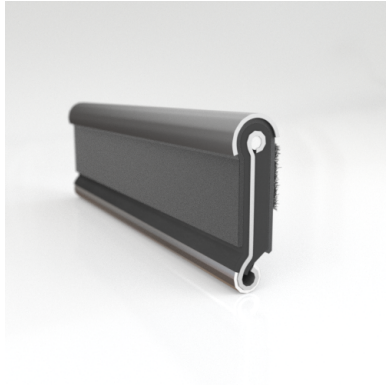

- **Part No. : 75000151**
- **Product Category : Restoration Vehicle Seal**
- **Product Family : Seals**
- Restoration Vehicle Seal: Vehicle Make : Chrysler
- Restoration Vehicle Seal: Vehicle Model : Chrysler
- Restoration Vehicle Seal: Body : 2 Door Conv.
- Restoration Vehicle Seal: Platform : All
- Restoration Vehicle Seal: Start Year : 1953
- Restoration Vehicle Seal: End Year : 1954
- Restoration Vehicle Seal: Description : QTR WDO - Belt W/Strip - Inner
- Restoration Vehicle Seal: Section : YM93
- Made to Order/Stock : MADE TO STOCK
- Same Profile As : 75000151