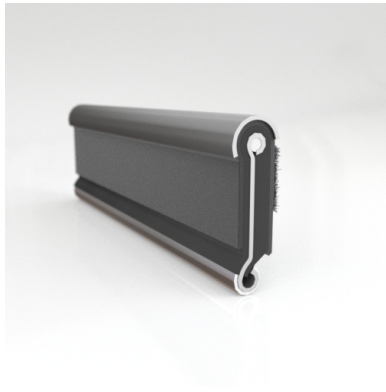

- **Part No. : 75000151**
- **Product Category : Restoration Vehicle Seal**
- **Product Family : Seals**
- Restoration Vehicle Seal: Vehicle Make : Chrysler
- Restoration Vehicle Seal: Vehicle Model : Chrysler
- Restoration Vehicle Seal: Body : All Open Body Styles
- Restoration Vehicle Seal: Platform : 1-L & 2-M
- Restoration Vehicle Seal: Start Year : 1957
- Restoration Vehicle Seal: End Year : 1961
- Restoration Vehicle Seal: Description : Rear Door - Belt W/Strip - Inner
- Restoration Vehicle Seal: Section : YM93
- Made to Order/Stock : MADE TO STOCK
- Same Profile As : 75000151