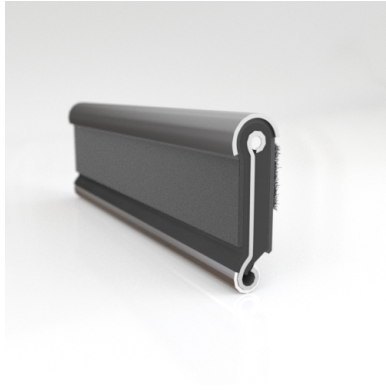

- **Part No. : 75000151**
- **Product Category : Restoration Vehicle Seal**
- **Product Family : Seals**
- Restoration Vehicle Seal: Vehicle Make : Chrysler
- Restoration Vehicle Seal: Vehicle Model : Chrysler
- Restoration Vehicle Seal: Body : 4 Door Hardtop - All Open
- Restoration Vehicle Seal: Platform : All
- Restoration Vehicle Seal: Start Year : 1960
- Restoration Vehicle Seal: End Year : 1964
- Restoration Vehicle Seal: Description : Rear Door - Belt W/Strip - Outer
- Restoration Vehicle Seal: Section : YM93
- Made to Order/Stock : MADE TO STOCK
- Same Profile As : 75000151