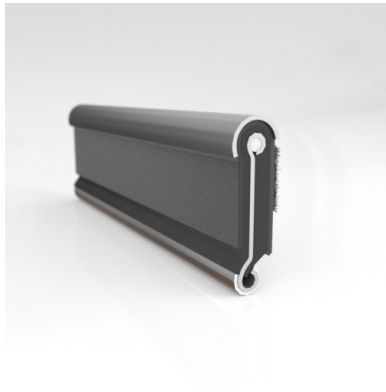

- **Part No. : 75000151**
- **Product Category : Restoration Vehicle Seal**
- **Product Family : Seals**
- Restoration Vehicle Seal: Vehicle Make : Chrysler
- Restoration Vehicle Seal: Vehicle Model : Chrysler
- Restoration Vehicle Seal: Body : All Closed Body Styles
- Restoration Vehicle Seal: Platform : 3-H
- Restoration Vehicle Seal: Start Year : 1960
- Restoration Vehicle Seal: End Year : 1961
- Restoration Vehicle Seal: Description : Front Door - Belt W/Strip - Outer
- Restoration Vehicle Seal: Section : YM93
- Made to Order/Stock : MADE TO STOCK
- Same Profile As : 75000151