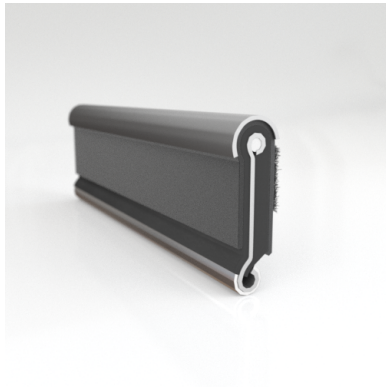

- **Part No. : 75000151**
- **Product Category : Restoration Vehicle Seal**
- **Product Family : Seals**
- Restoration Vehicle Seal: Vehicle Make : Chrysler
- Restoration Vehicle Seal: Vehicle Model : Chrysler
- Restoration Vehicle Seal: Body : 4 Door Hardtop
- Restoration Vehicle Seal: Platform : All
- Restoration Vehicle Seal: Start Year : 1960
- Restoration Vehicle Seal: End Year : 1961
- Restoration Vehicle Seal: Description : Rear Door - Belt W/Strip - Outer
- Restoration Vehicle Seal: Section : YM93
- Made to Order/Stock : MADE TO STOCK
- Same Profile As : 75000151