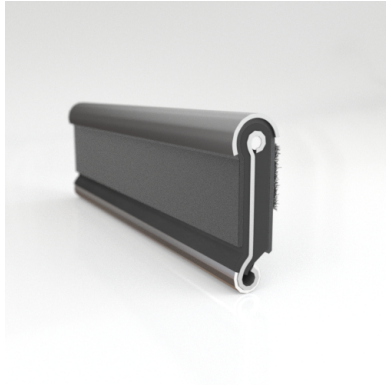

- **Part No. : 75000151**
- **Product Category : Restoration Vehicle Seal**
- **Product Family : Seals**
- Restoration Vehicle Seal: Vehicle Make : Chrysler
- Restoration Vehicle Seal: Vehicle Model : Chrysler
- Restoration Vehicle Seal: Body : All Open Body Styles
- Restoration Vehicle Seal: Platform : All
- Restoration Vehicle Seal: Start Year : 1960
- Restoration Vehicle Seal: End Year : 1961
- Restoration Vehicle Seal: Description : QTR WDO - Belt W/Strip - Outer
- Restoration Vehicle Seal: Section : YM93
- Made to Order/Stock : MADE TO STOCK
- Same Profile As : 75000151