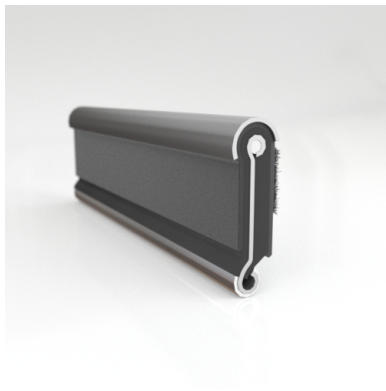

- **Part No. : 75000151**
- **Product Category : Restoration Vehicle Seal**
- **Product Family : Seals**
- Restoration Vehicle Seal: Vehicle Make : Chrysler
- Restoration Vehicle Seal: Vehicle Model : Chrysler
- Restoration Vehicle Seal: Body : All Open Body Styles
- Restoration Vehicle Seal: Platform : 1-L & 2-M
- Restoration Vehicle Seal: Start Year : 1957
- Restoration Vehicle Seal: End Year : 1961
- Restoration Vehicle Seal: Description : QTR WDO - Belt W/Strip - Inner
- Restoration Vehicle Seal: Section : YM93
- Made to Order/Stock : MADE TO STOCK
- Same Profile As : 75000151