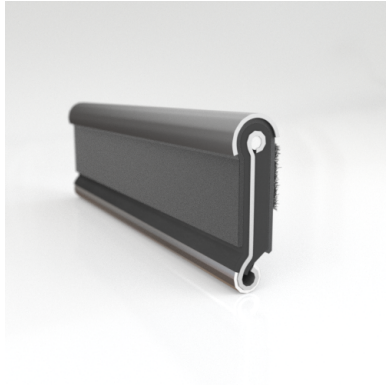

- **Part No. : 75000151**
- **Product Category : Restoration Vehicle Seal**
- **Product Family : Seals**
- Restoration Vehicle Seal: Vehicle Make : Chrysler
- Restoration Vehicle Seal: Vehicle Model : Chrysler
- Restoration Vehicle Seal: Body : 4 Door Sedan
- Restoration Vehicle Seal: Platform : 1-L & 2-M
- Restoration Vehicle Seal: Start Year : 1964
- Restoration Vehicle Seal: End Year : 1964
- Restoration Vehicle Seal: Description : Rear Door - Belt W/Strip - Outer
- Restoration Vehicle Seal: Section : YM93
- Made to Order/Stock : MADE TO STOCK
- Same Profile As : 75000151