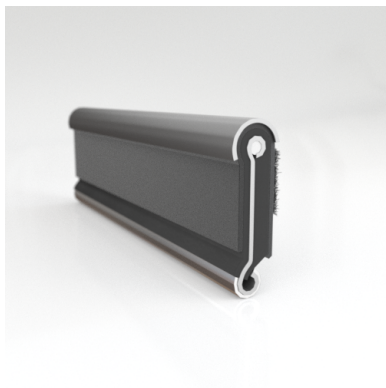

- **Part No. : 75000151**
- **Product Category : Restoration Vehicle Seal**
- **Product Family : Seals**
- Restoration Vehicle Seal: Vehicle Make : Chrysler
- Restoration Vehicle Seal: Vehicle Model : Chrysler
- Restoration Vehicle Seal: Body : All Open Body Styles
- Restoration Vehicle Seal: Platform : N/A
- Restoration Vehicle Seal: Start Year : 1957
- Restoration Vehicle Seal: End Year : 1963
- Restoration Vehicle Seal: Description : Rear Door - Belt W/Strip - Inner
- Restoration Vehicle Seal: Section : YM93
- Made to Order/Stock : MADE TO STOCK
- Same Profile As : 75000151