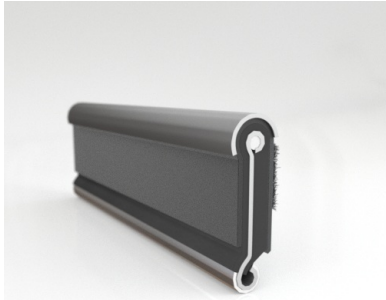

#### MATERIALS & STYLES

- Unbeaded with Steel Core
- Unbeaded All-Rubber Channels with Flocked or Coated Linings
- Beaded Channels
- Weatherstrips with Stainless Steel Beads
- Weatherstrips without Stainless Steel Beads

#### ADDITIONAL BENEFITS

- Eliminates Rattles
- Tight, Long-lasting Fit to Cushion Glass
- Protects Against Corrosion, Moisture, Dust and Drafts
- Resists Fading

Scan the QR Code to Contact Us

- **Part No. : 75000151**
- **Product Category : Window Channel/Weatherstrip**
- **Product Family : Seals**
- Ship from Location : Spring Lake, MI
- Standard Pack Quantity : 50 pcs
- Standard Carton Size : 97.5 x 5.0 x 5.0
- Made to Order/Stock : In Stock
- Profile/Section : YM93
- Material Type : Rubber Covered
- Color : Black
- Length : 8'
- Width : 0.266"
- Window Channel/Weatherstrip: Height : 0.563"
- Window Channel/Weatherstrip: Beaded or Unbeaded : Beaded - Stainless
- Window Channel/Weatherstrip: Flexible or Rigid : Flexible
- Window Channel/Weatherstrip: Window Facing Material : Pile
- Same Profile As : 75000151, 75002197

- **Part No. : 75000151**
- **Product Category : Restoration Vehicle Seal**
- **Product Family : Seals**
- Restoration Vehicle Seal: Vehicle Make : Chrysler
- Restoration Vehicle Seal: Vehicle Model : De Soto
- Restoration Vehicle Seal: Body : All Closed Body Styles
- Restoration Vehicle Seal: Platform : 3-H
- Restoration Vehicle Seal: Start Year : 1960
- Restoration Vehicle Seal: End Year : 1961
- Restoration Vehicle Seal: Description : Front Door - Belt W/Strip - Outer
- Restoration Vehicle Seal: Section : YM93
- Made to Order/Stock : In Stock
- Same Profile As : 75000151