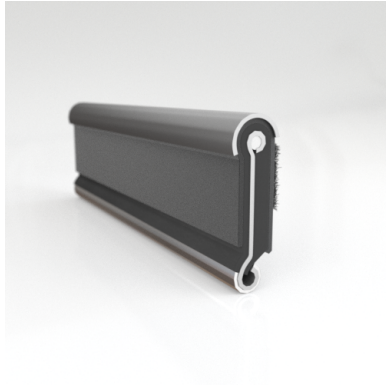

- **Part No. : 75000151**
- **Product Category : Restoration Vehicle Seal**
- **Product Family : Seals**
- Restoration Vehicle Seal: Vehicle Make : Chrysler
- Restoration Vehicle Seal: Vehicle Model : Chrysler
- Restoration Vehicle Seal: Body : 4 Door Hardtop
- Restoration Vehicle Seal: Platform : N/A
- Restoration Vehicle Seal: Start Year : 1964
- Restoration Vehicle Seal: End Year : 1964
- Restoration Vehicle Seal: Description : Rear Door - Belt W/Strip - Outer
- Restoration Vehicle Seal: Section : YM93
- Made to Order/Stock : MADE TO STOCK
- Same Profile As : 75000151