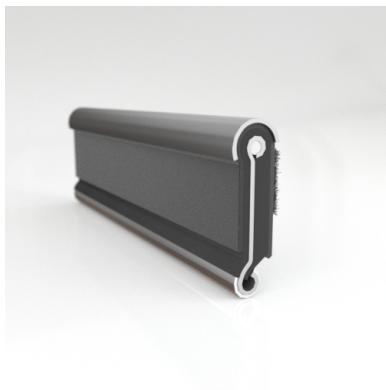

- **Part No. : 75000151**
- **Product Category : Restoration Vehicle Seal**
- **Product Family : Seals**
- Restoration Vehicle Seal: Vehicle Make : Chrysler
- Restoration Vehicle Seal: Vehicle Model : Chrysler
- Restoration Vehicle Seal: Body : 2 Door Conv.
- Restoration Vehicle Seal: Platform : N/A
- Restoration Vehicle Seal: Start Year : 1964
- Restoration Vehicle Seal: End Year : 1964
- Restoration Vehicle Seal: Description : Front Door - Belt W/Strip - Outer
- Restoration Vehicle Seal: Section : YM93
- Made to Order/Stock : MADE TO STOCK
- Same Profile As : 75000151