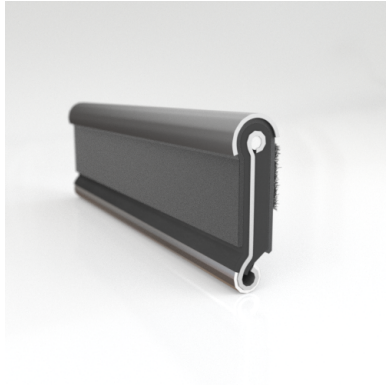

- **Part No. : 75000151**
- **Product Category : Restoration Vehicle Seal**
- **Product Family : Seals**
- Restoration Vehicle Seal: Vehicle Make : Chrysler
- Restoration Vehicle Seal: Vehicle Model : Chrysler
- Restoration Vehicle Seal: Body : 2 Door Hardtop
- Restoration Vehicle Seal: Platform : N/A
- Restoration Vehicle Seal: Start Year : 1961
- Restoration Vehicle Seal: End Year : 1962
- Restoration Vehicle Seal: Description : Rear Door - Belt W/Strip - Outer
- Restoration Vehicle Seal: Section : YM93
- Made to Order/Stock : MADE TO STOCK
- Same Profile As : 75000151