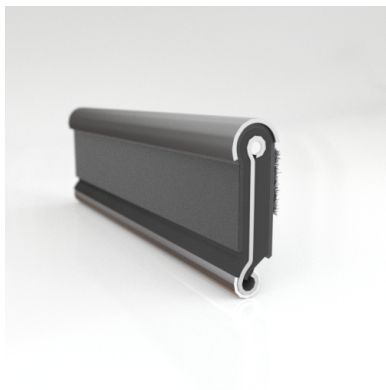

- **Part No. : 75000151**
- **Product Category : Restoration Vehicle Seal**
- **Product Family : Seals**
- Restoration Vehicle Seal: Vehicle Make : Chrysler
- Restoration Vehicle Seal: Vehicle Model : Chrysler
- Restoration Vehicle Seal: Body : 2 Door Conv.
- Restoration Vehicle Seal: Platform : N/A
- Restoration Vehicle Seal: Start Year : 1953
- Restoration Vehicle Seal: End Year : 1963
- Restoration Vehicle Seal: Description : QTR WDO - Belt W/Strip - Inner
- Restoration Vehicle Seal: Section : YM93
- Made to Order/Stock : MADE TO STOCK
- Same Profile As : 75000151