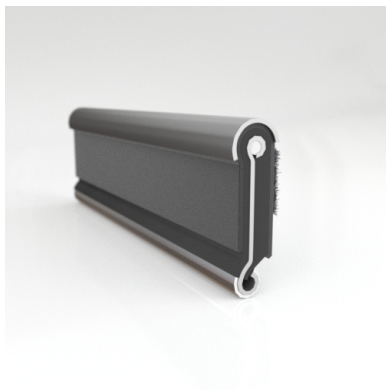

- **Part No. : 75000151**
- **Product Category : Restoration Vehicle Seal**
- **Product Family : Seals**
- Restoration Vehicle Seal: Vehicle Make : Chrysler
- Restoration Vehicle Seal: Vehicle Model : Chrysler
- Restoration Vehicle Seal: Body : All Open Body Styles
- Restoration Vehicle Seal: Platform : All
- Restoration Vehicle Seal: Start Year : 1964
- Restoration Vehicle Seal: End Year : 1964
- Restoration Vehicle Seal: Description : Front Door - Belt W/Strip - Outer
- Restoration Vehicle Seal: Section : YM93
- Made to Order/Stock : MADE TO STOCK
- Same Profile As : 75000151