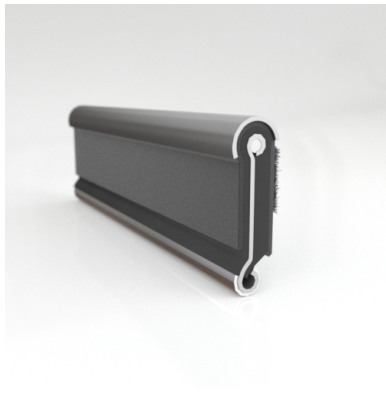

- **Part No. : 75000151**
- **Product Category : Restoration Vehicle Seal**
- **Product Family : Seals**
- Restoration Vehicle Seal: Vehicle Make : Chrysler
- Restoration Vehicle Seal: Vehicle Model : Chrysler
- Restoration Vehicle Seal: Body : All Closed Body Styles
- Restoration Vehicle Seal: Platform : 3-H
- Restoration Vehicle Seal: Start Year : 1960
- Restoration Vehicle Seal: End Year : 1961
- Restoration Vehicle Seal: Description : Rear Door - Belt W/Strip - Outer
- Restoration Vehicle Seal: Section : YM93
- Made to Order/Stock : MADE TO STOCK
- Same Profile As : 75000151