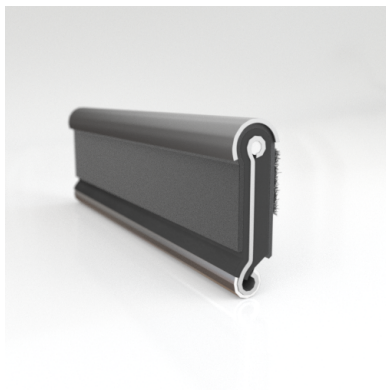

- **Part No. : 75000151**
- **Product Category : Restoration Vehicle Seal**
- **Product Family : Seals**
- Restoration Vehicle Seal: Vehicle Make : Chrysler
- Restoration Vehicle Seal: Vehicle Model : Chrysler
- Restoration Vehicle Seal: Body : All Open Body Styles
- Restoration Vehicle Seal: Platform : All
- Restoration Vehicle Seal: Start Year : 1960
- Restoration Vehicle Seal: End Year : 1963
- Restoration Vehicle Seal: Description : Front Door - Belt W/Strip - Outer
- Restoration Vehicle Seal: Section : YM93
- Made to Order/Stock : MADE TO STOCK
- Same Profile As : 75000151