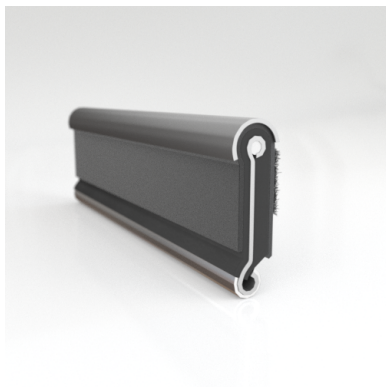

- Eliminates Rattles
- Tight, Long-Lasting Fit to Cushion Glass
- Protects Against Corrosion, Moisture, Dust and Drafts
- Resists Fading

Scan the QR Code to Contact Us

- **Part No. : 75000151**
- **Product Category : Window Channel/Weatherstrip**
- **Product Family : Seals**
- Ship from Location : Spring Lake, MI
- Standard Pack Quantity : 50 pcs
- Standard Carton Size : 97.5 x 5.0 x 5.0
- Made to Order/Stock : MADE TO STOCK
- Profile/Section : YM93
- Material Type : Rubber Covered
- Color : Black
- Length : 8'
- Width : 0.266"
- Window Channel/Weatherstrip: Height : 0.563"
- Window Channel/Weatherstrip: Beaded or Unbeaded : Beaded - Stainless
- Window Channel/Weatherstrip: Flexible or Rigid : Flexible
- Window Channel/Weatherstrip: Window Facing Material : Pile
- Same Profile As : 75000151, 75002197

- **Part No. : 75000151**
- **Product Category : Restoration Vehicle Seal**
- **Product Family : Seals**
- Restoration Vehicle Seal: Vehicle Make : Chrysler
- Restoration Vehicle Seal: Vehicle Model : Chrysler
- Restoration Vehicle Seal: Body : All Open Body Styles
- Restoration Vehicle Seal: Platform : 1-L & 2-M
- Restoration Vehicle Seal: Start Year : 1957
- Restoration Vehicle Seal: End Year : 1963
- Restoration Vehicle Seal: Description : Front Door - Belt W/Strip - Inner
- Restoration Vehicle Seal: Section : YM93
- Made to Order/Stock : MADE TO STOCK
- Same Profile As : 75000151

- **Part No. : 75000151**
- **Product Category : Restoration Vehicle Seal**
- **Product Family : Seals**
- Restoration Vehicle Seal: Vehicle Make : Chrysler
- Restoration Vehicle Seal: Vehicle Model : Chrysler
- Restoration Vehicle Seal: Body : All Open Body Styles
- Restoration Vehicle Seal: Platform : 1-L & 2-M
- Restoration Vehicle Seal: Start Year : 1957
- Restoration Vehicle Seal: End Year : 1963
- Restoration Vehicle Seal: Description : Rear Door - Belt W/Strip - Inner
- Restoration Vehicle Seal: Section : YM93
- Made to Order/Stock : MADE TO STOCK
- Same Profile As : 75000151