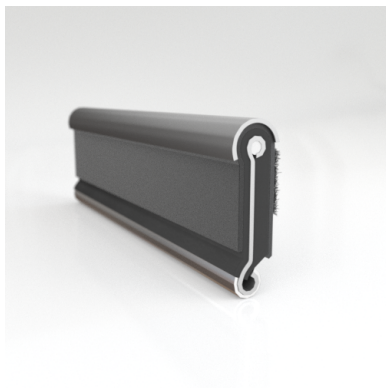

- **Part No. : 75000151**
- **Product Category : Restoration Vehicle Seal**
- **Product Family : Seals**
- Restoration Vehicle Seal: Vehicle Make : Chrysler
- Restoration Vehicle Seal: Vehicle Model : Chrysler
- Restoration Vehicle Seal: Body : 4 Door Sedan
- Restoration Vehicle Seal: Platform : N/A
- Restoration Vehicle Seal: Start Year : 1955
- Restoration Vehicle Seal: End Year : 1956
- Restoration Vehicle Seal: Description : Rear Door - Belt W/Strip - Outer
- Restoration Vehicle Seal: Section : YM93
- Made to Order/Stock : MADE TO STOCK
- Same Profile As : 75000151