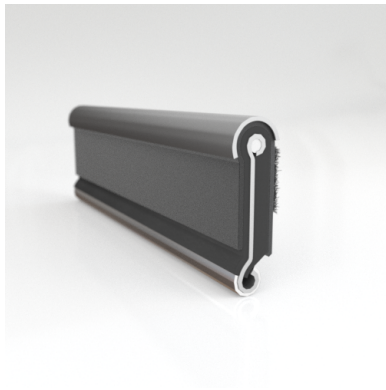

- **Part No. : 75000151**
- **Product Category : Restoration Vehicle Seal**
- **Product Family : Seals**
- Restoration Vehicle Seal: Vehicle Make : Chrysler
- Restoration Vehicle Seal: Vehicle Model : Chrysler
- Restoration Vehicle Seal: Body : All Open Body Styles
- Restoration Vehicle Seal: Platform : 1-L & 2-M
- Restoration Vehicle Seal: Start Year : 1957
- Restoration Vehicle Seal: End Year : 1961
- Restoration Vehicle Seal: Description : Front Door - Belt W/Strip - Inner
- Restoration Vehicle Seal: Section : YM93
- Made to Order/Stock : MADE TO STOCK
- Same Profile As : 75000151