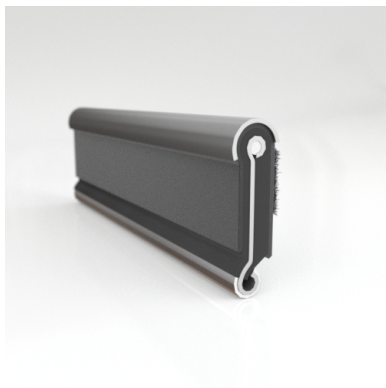

- **Part No. : 75000151**
- **Product Category : Restoration Vehicle Seal**
- **Product Family : Seals**
- Restoration Vehicle Seal: Vehicle Make : Chrysler
- Restoration Vehicle Seal: Vehicle Model : Chrysler
- Restoration Vehicle Seal: Body : All Open Body Styles
- Restoration Vehicle Seal: Platform : 3-H
- Restoration Vehicle Seal: Start Year : 1960
- Restoration Vehicle Seal: End Year : 1963
- Restoration Vehicle Seal: Description : Front Door - Belt W/Strip - Outer
- Restoration Vehicle Seal: Section : YM93
- Made to Order/Stock : MADE TO STOCK
- Same Profile As : 75000151