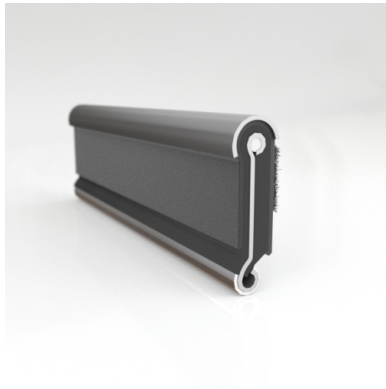

- **Part No. : 75000151**
- **Product Category : Restoration Vehicle Seal**
- **Product Family : Seals**
- Restoration Vehicle Seal: Vehicle Make : Chrysler
- Restoration Vehicle Seal: Vehicle Model : Chrysler
- Restoration Vehicle Seal: Body : 2 Door Hardtop
- Restoration Vehicle Seal: Platform : All
- Restoration Vehicle Seal: Start Year : 1964
- Restoration Vehicle Seal: End Year : 1964
- Restoration Vehicle Seal: Description : QTR WDO - Belt W/Strip - Inner
- Restoration Vehicle Seal: Section : YM93
- Made to Order/Stock : MADE TO STOCK
- Same Profile As : 75000151