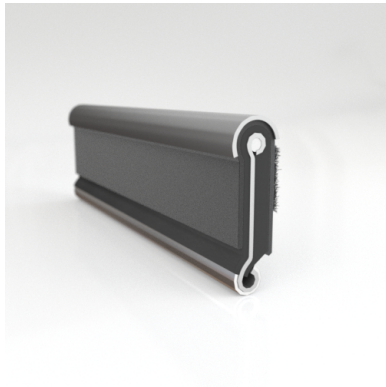

- **Part No. : 75000151**
- **Product Category : Restoration Vehicle Seal**
- **Product Family : Seals**
- Restoration Vehicle Seal: Vehicle Make : Chrysler
- Restoration Vehicle Seal: Vehicle Model : Chrysler
- Restoration Vehicle Seal: Body : All Open Body Styles
- Restoration Vehicle Seal: Platform : All
- Restoration Vehicle Seal: Start Year : 1957
- Restoration Vehicle Seal: End Year : 1963
- Restoration Vehicle Seal: Description : Front Door - Belt W/Strip - Inner
- Restoration Vehicle Seal: Section : YM93
- Made to Order/Stock : MADE TO STOCK
- Same Profile As : 75000151