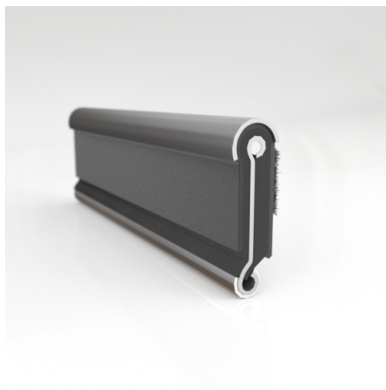

- **Part No. : 75000151**
- **Product Category : Restoration Vehicle Seal**
- **Product Family : Seals**
- Restoration Vehicle Seal: Vehicle Make : Chrysler
- Restoration Vehicle Seal: Vehicle Model : Chrysler
- Restoration Vehicle Seal: Body : 2 Door Hardtop
- Restoration Vehicle Seal: Platform : N/A
- Restoration Vehicle Seal: Start Year : 1961
- Restoration Vehicle Seal: End Year : 1962
- Restoration Vehicle Seal: Description : Front Door - Belt W/Strip - Outer
- Restoration Vehicle Seal: Section : YM93
- Made to Order/Stock : MADE TO STOCK
- Same Profile As : 75000151