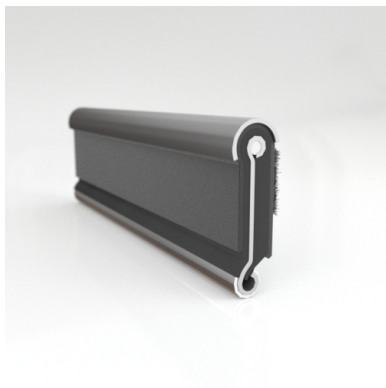

- **Part No. : 75000151**
- **Product Category : Restoration Vehicle Seal**
- **Product Family : Seals**
- Restoration Vehicle Seal: Vehicle Make : Chrysler
- Restoration Vehicle Seal: Vehicle Model : Chrysler
- Restoration Vehicle Seal: Body : All Open Body Styles
- Restoration Vehicle Seal: Platform : All
- Restoration Vehicle Seal: Start Year : 1960
- Restoration Vehicle Seal: End Year : 1961
- Restoration Vehicle Seal: Description : Rear Door - Belt W/Strip - Outer
- Restoration Vehicle Seal: Section : YM93
- Made to Order/Stock : MADE TO STOCK
- Same Profile As : 75000151