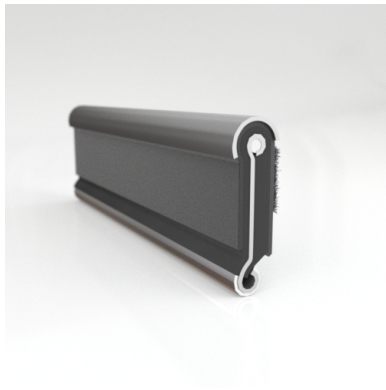

- **Part No. : 75000151**
- **Product Category : Restoration Vehicle Seal**
- **Product Family : Seals**
- Restoration Vehicle Seal: Vehicle Make : Chrysler
- Restoration Vehicle Seal: Vehicle Model : Chrysler
- Restoration Vehicle Seal: Body : 2 Door Conv.
- Restoration Vehicle Seal: Platform : All
- Restoration Vehicle Seal: Start Year : 1953
- Restoration Vehicle Seal: End Year : 1954
- Restoration Vehicle Seal: Description : Front Door - Belt W/Strip - Inner
- Restoration Vehicle Seal: Section : YM93
- Made to Order/Stock : MADE TO STOCK
- Same Profile As : 75000151