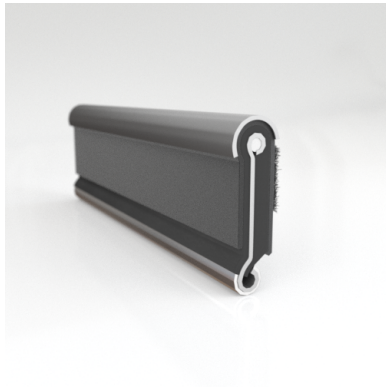

- **Part No. : 75000151**
- **Product Category : Restoration Vehicle Seal**
- **Product Family : Seals**
- Restoration Vehicle Seal: Vehicle Make : Chrysler
- Restoration Vehicle Seal: Vehicle Model : Chrysler
- Restoration Vehicle Seal: Body : 4 Door Hardtop
- Restoration Vehicle Seal: Platform : N/A
- Restoration Vehicle Seal: Start Year : 1957
- Restoration Vehicle Seal: End Year : 1963
- Restoration Vehicle Seal: Description : QTR WDO - Belt W/Strip - Inner
- Restoration Vehicle Seal: Section : YM93
- Made to Order/Stock : MADE TO STOCK
- Same Profile As : 75000151