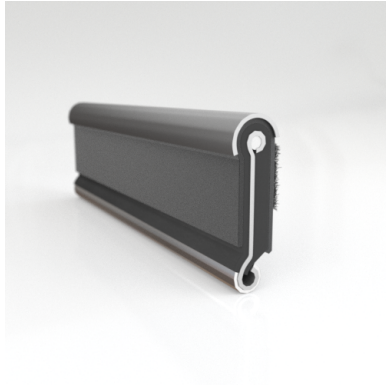

- **Part No. : 75000151**
- **Product Category : Restoration Vehicle Seal**
- **Product Family : Seals**
- Restoration Vehicle Seal: Vehicle Make : Chrysler
- Restoration Vehicle Seal: Vehicle Model : Chrysler
- Restoration Vehicle Seal: Body : All Open Body Styles
- Restoration Vehicle Seal: Platform : N/A
- Restoration Vehicle Seal: Start Year : 1960
- Restoration Vehicle Seal: End Year : 1961
- Restoration Vehicle Seal: Description : Rear Door - Belt W/Strip - Outer
- Restoration Vehicle Seal: Section : YM93
- Made to Order/Stock : MADE TO STOCK
- Same Profile As : 75000151