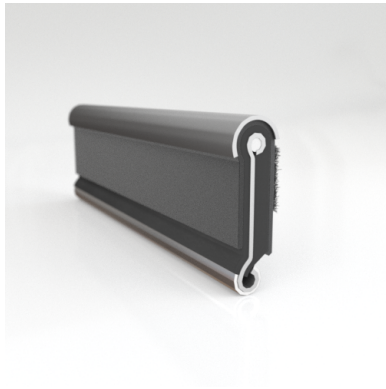

- **Part No. : 75000151**
- **Product Category : Restoration Vehicle Seal**
- **Product Family : Seals**
- Restoration Vehicle Seal: Vehicle Make : Chrysler
- Restoration Vehicle Seal: Vehicle Model : Chrysler
- Restoration Vehicle Seal: Body : All Body Styles
- Restoration Vehicle Seal: Platform : N/A
- Restoration Vehicle Seal: Start Year : 1963
- Restoration Vehicle Seal: End Year : 1963
- Restoration Vehicle Seal: Description : Front Door - Belt W/Strip - Outer
- Restoration Vehicle Seal: Section : YM93
- Made to Order/Stock : MADE TO STOCK
- Same Profile As : 75000151