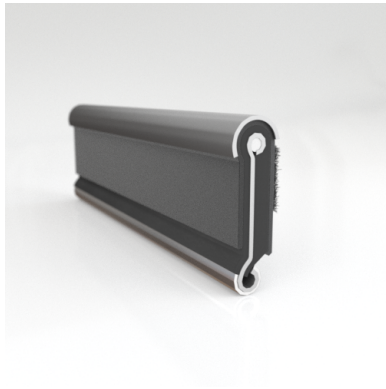

- **Part No. : 75000151**
- **Product Category : Restoration Vehicle Seal**
- **Product Family : Seals**
- Restoration Vehicle Seal: Vehicle Make : Chrysler
- Restoration Vehicle Seal: Vehicle Model : Chrysler
- Restoration Vehicle Seal: Body : 4 Door Hardtop
- Restoration Vehicle Seal: Platform : 1 & 2-H
- Restoration Vehicle Seal: Start Year : 1964
- Restoration Vehicle Seal: End Year : 1964
- Restoration Vehicle Seal: Description : Rear Door - Belt W/Strip - Outer
- Restoration Vehicle Seal: Section : YM93
- Made to Order/Stock : MADE TO STOCK
- Same Profile As : 75000151