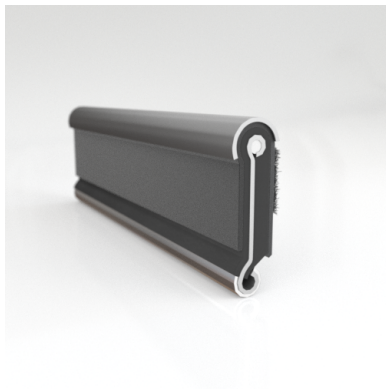

- **Part No. : 75000151**
- **Product Category : Restoration Vehicle Seal**
- **Product Family : Seals**
- Restoration Vehicle Seal: Vehicle Make : Chrysler
- Restoration Vehicle Seal: Vehicle Model : Chrysler
- Restoration Vehicle Seal: Body : All Open Body Styles
- Restoration Vehicle Seal: Platform : N/A
- Restoration Vehicle Seal: Start Year : 1960
- Restoration Vehicle Seal: End Year : 1961
- Restoration Vehicle Seal: Description : Front Door - Belt W/Strip - Outer
- Restoration Vehicle Seal: Section : YM93
- Made to Order/Stock : MADE TO STOCK
- Same Profile As : 75000151