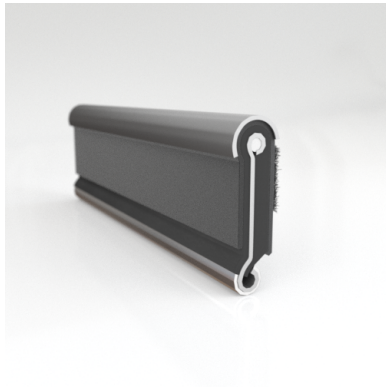

- **Part No. : 75000151**
- **Product Category : Restoration Vehicle Seal**
- **Product Family : Seals**
- Restoration Vehicle Seal: Vehicle Make : Chrysler
- Restoration Vehicle Seal: Vehicle Model : Chrysler
- Restoration Vehicle Seal: Body : 2 Door Conv.
- Restoration Vehicle Seal: Platform : All
- Restoration Vehicle Seal: Start Year : 1964
- Restoration Vehicle Seal: End Year : 1964
- Restoration Vehicle Seal: Description : Front Door - Belt W/Strip - Outer
- Restoration Vehicle Seal: Section : YM93
- Made to Order/Stock : MADE TO STOCK
- Same Profile As : 75000151