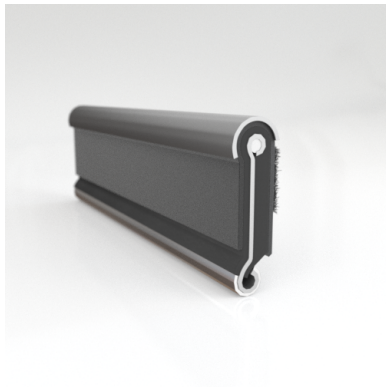

- Unbeaded with Steel Core
- Unbeaded All-Rubber Channels with Flocked or Coated Linings
- Beaded Channels
- Weatherstrips with Stainless Steel Beads
- Weatherstrips without Stainless Steel Beads

ADDITIONAL BENEFITS

- Eliminates Rattles
- Tight, Long-Lasting Fit to Cushion Glass
- Protects Against Corrosion, Moisture, Dust and Drafts
- Resists Fading

Scan the QR Code to Contact Us

- **Part No. : 75000151**
- **Product Category : Window Channel/Weatherstrip**
- **Product Family : Seals**
- Ship from Location : Spring Lake, MI
- Standard Pack Quantity : 50 pcs
- Standard Carton Size : 97.5 x 5.0 x 5.0
- Made to Order/Stock : MADE TO STOCK
- Profile/Section : YM93
- Material Type : Rubber Covered
- Color : Black
- Length : 8'
- Width : 0.266"
- Window Channel/Weatherstrip: Height : 0.563"
- Window Channel/Weatherstrip: Beaded or Unbeaded : Beaded - Stainless
- Window Channel/Weatherstrip: Flexible or Rigid : Flexible
- Window Channel/Weatherstrip: Window Facing Material : Pile
- Same Profile As : 75000151, 75002197

- **Part No. : 75000151**
- **Product Category : Restoration Vehicle Seal**
- **Product Family : Seals**
- Restoration Vehicle Seal: Vehicle Make : Chrysler
- Restoration Vehicle Seal: Vehicle Model : Chrysler
- Restoration Vehicle Seal: Body : All Open Body Styles
- Restoration Vehicle Seal: Platform : 1-L & 2-M
- Restoration Vehicle Seal: Start Year : 1957
- Restoration Vehicle Seal: End Year : 1963
- Restoration Vehicle Seal: Description : Front Door - Belt W/Strip - Inner
- Restoration Vehicle Seal: Section : YM93
- Made to Order/Stock : MADE TO STOCK
- Same Profile As : 75000151