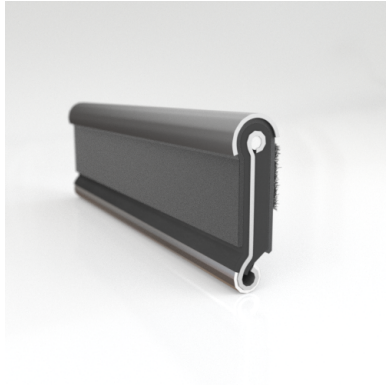

- **Part No. : 75000151**
- **Product Category : Restoration Vehicle Seal**
- **Product Family : Seals**
- Restoration Vehicle Seal: Vehicle Make : Chrysler
- Restoration Vehicle Seal: Vehicle Model : Chrysler
- Restoration Vehicle Seal: Body : All Open Body Styles
- Restoration Vehicle Seal: Platform : All
- Restoration Vehicle Seal: Start Year : 1960
- Restoration Vehicle Seal: End Year : 1963
- Restoration Vehicle Seal: Description : Front Door - Belt W/Strip - Outer
- Restoration Vehicle Seal: Section : YM93
- Made to Order/Stock : MADE TO STOCK
- Same Profile As : 75000151