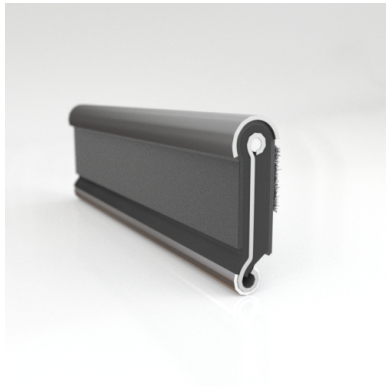

- **Part No. : 75000151**
- **Product Category : Restoration Vehicle Seal**
- **Product Family : Seals**
- Restoration Vehicle Seal: Vehicle Make : Chrysler
- Restoration Vehicle Seal: Vehicle Model : Chrysler
- Restoration Vehicle Seal: Body : 4 Door Sedan
- Restoration Vehicle Seal: Platform : N/A
- Restoration Vehicle Seal: Start Year : 1955
- Restoration Vehicle Seal: End Year : 1956
- Restoration Vehicle Seal: Description : Front Door - Belt W/Strip - Outer
- Restoration Vehicle Seal: Section : YM93
- Made to Order/Stock : MADE TO STOCK
- Same Profile As : 75000151