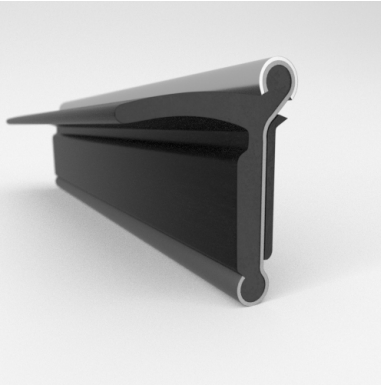

CATALOG PARTS

WINDOW CHANNELS & WEATHERSTRIPS

EASY WAY TO INSTALL SLIDING OR ROLLING WINDOWS

Cooper Standard Industrial and Specialty Group (ISG)'s Channels and Weatherstrips hold and protect glass securely while shielding occupants and contents from dust, moisture and noise. Our Channel and Weatherstrip products are manufactured to fit a variety of OEM and aftermarket applications, including classic auto restoration; sliding glass windows in office foyers; separation windows in taxis and police cars; recreational vehicles; and ticket booths.

- Unbeaded with Steel Core
- Unbeaded All-Rubber Channels with Flocked or Coated Linings
- Beaded Channels
- Weatherstrips with Stainless Steel Beads
- Weatherstrips without Stainless Steel Beads

ADDITIONAL BENEFITS

- Eliminates Rattles
- Tight, Long-Lasting Fit to Cushion Glass
- Protects Against Corrosion, Moisture, Dust and Drafts
- Resists Fading

Scan the QR Code to Contact Us

- **Part No. : 75000197**
- **Product Category : Window Channel/Weatherstrip**
- **Product Family : Seals**
- Ship from Location : Spring Lake, MI
- Standard Pack Quantity : 50 pcs
- Standard Carton Size : 73.5 x 5.0 x 5.0
- Made to Order/Stock : MADE TO STOCK
- Profile/Section : YM108X
- Material Type : Rubber Covered
- Color : Black
- Length : 6'
- Width : 0.453"
- Window Channel/Weatherstrip: Height : 0.688"
- Window Channel/Weatherstrip: Beaded or Unbeaded : Beaded - Stainless
- Window Channel/Weatherstrip: Window Facing Material : Rubber
- Same Profile As : 75000197, 75000198