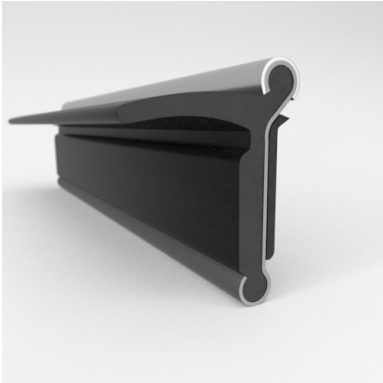

#### MATERIALS & STYLES

- Unbeaded with Steel Core
- Unbeaded All-Rubber Channels with Flocked or Coated Linings
- Beaded Channels
- Weatherstrips with Stainless Steel Beads
- Weatherstrips without Stainless Steel Beads

#### ADDITIONAL BENEFITS

- Eliminates Rattles
- Tight, Long-Lasting Fit to Cushion Glass
- Protects Against Corrosion, Moisture, Dust and Drafts
- Resists Fading

Scan the QR Code to Contact Us

- **Part No. : 75000197**
- **Product Category : Window Channel/Weatherstrip**
- **Product Family : Seals**
- Ship from Location : Spring Lake, MI
- Standard Pack Quantity : 50 pcs
- Standard Carton Size : 73.5 x 5.0 x 5.0
- Made to Order/Stock : In Stock
- Profile/Section : YM108X
- Material Type : Rubber Covered
- Color : Black
- Length : 6'
- Width : 0.453"
- Window Channel/Weatherstrip: Height : 0.688"
- Window Channel/Weatherstrip: Beaded or Unbeaded : Beaded - Stainless
- Window Channel/Weatherstrip: Window Facing Material : Rubber
- Same Profile As : 75000197, 75000198

- **Part No. : 75000198**
- **Product Category : Window Channel/Weatherstrip**
- **Product Family : Seals**
- Ship from Location : Spring Lake, MI
- Standard Pack Quantity : 25 pcs
- Standard Carton Size : 97.5 x 5.0 x 5.0
- Made to Order/Stock : In Stock
- Profile/Section : YM108X
- Material Type : Rubber Covered
- Color : Black
- Length : 8'
- Width : 0.453"
- Window Channel/Weatherstrip: Height : 0.688"
- Window Channel/Weatherstrip: Beaded or Unbeaded : Beaded - Stainless
- Window Channel/Weatherstrip: Window Facing Material : Rubber
- Same Profile As : 75000197, 75000198