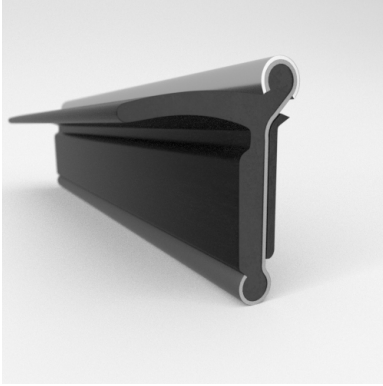

#### MATERIALS & STYLES

- Unbeaded with Steel Core
- Unbeaded All-Rubber Channels with Flocked or Coated Linings
- Beaded Channels
- Weatherstrips with Stainless Steel Beads
- Weatherstrips without Stainless Steel Beads

#### ADDITIONAL BENEFITS

- Eliminates Rattles
- Tight, Long-Lasting Fit to Cushion Glass
- Protects Against Corrosion, Moisture, Dust and Drafts
- Resists Fading

Scan the QR Code to Contact Us

- **Part No. : 75000198**
- **Product Category : Window Channel/Weatherstrip**
- **Product Family : Seals**
- Ship from Location : Spring Lake, MI
- Standard Pack Quantity : 25 pcs
- Standard Carton Size : 97.5 x 5.0 x 5.0
- Made to Order/Stock : MADE TO STOCK
- Profile/Section : YM108X
- Material Type : Rubber Covered
- Color : Black
- Length : 8'
- Width : 0.453"
- Window Channel/Weatherstrip: Height : 0.688"
- Window Channel/Weatherstrip: Beaded or Unbeaded : Beaded - Stainless
- Window Channel/Weatherstrip: Window Facing Material : Rubber
- Same Profile As : 75000197, 75000198