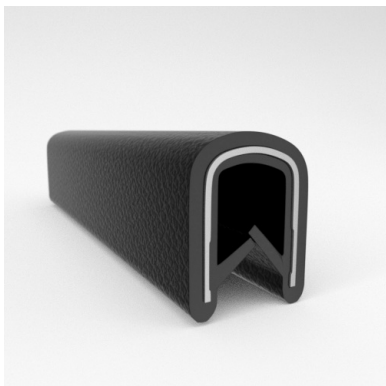

CATALOG PARTS

QUICKEDGE® TRIM

EASY INSTALL, SUPERIOR GRIP STRENGTH DECORATIVE & PROTECTIVE TRIM

Cooper Standard Industrial and Specialty Group (ISG)'s patented QuickEdge® Trims can be used virtually anywhere a quality decorative or protective edge is needed, simply push the trim down on any exposed edge and it snaps into place with the industry's strongest and most resilient gripping power. QuickEdge® Trim is produced using an embossed vinyl and is available in several decorative finishes and textures, as well as a variety of standard and custom colors.

Scan the QR Code to Contact Us

- **Part No. : 75000315**
- **Product Category : QuickEdge® Trim**
- **Product Family : Seals**
- Ship from Location : Spring Lake, MI
- Standard Pack Quantity : 2 x 200' rolls
- Standard Carton Size : 17 x 16 x 9
- Made to Order/Stock : In Stock
- Profile/Section : T5
- Material Type : PVC with steel core
- Edge Trim Material : PVC
- Color : Black
- Length : 200'
- Width : 0.390"
- Leg Height : 0.520"
- Flange Grip Range : 0.032" to 0.125"
- QuickEdge® Trim: Core Material : Steel
- QuickEdge® Trim: Texture : Weave
- Same Profile As : 75000315, 75000316, 75000317, 75000319, 75000320, 75000321, 75000322, 75000323, 75000325, 72000326, 75000327, 75001007, 75001584

- **Part No. : 75000316**
- **Product Category : QuickEdge® Trim**
- **Product Family : Seals**
- Ship from Location : Spring Lake, MI
- Standard Pack Quantity : 2 x 200' rolls
- Standard Carton Size : 17 x 16 x 9
- Made to Order/Stock : In Stock
- Profile/Section : T5
- Material Type : PVC with steel core
- Edge Trim Material : PVC
- Color : Black
- Length : 200'
- Width : 0.390"
- Leg Height : 0.520"
- Flange Grip Range : 0.032" to 0.125"
- QuickEdge® Trim: Core Material : Steel
- QuickEdge® Trim: Texture : Softone
- Same Profile As : 75000315, 75000316, 75000317, 75000319, 75000320, 75000321, 75000322, 75000323, 75000325, 72000326, 75000327, 75001007, 75001584