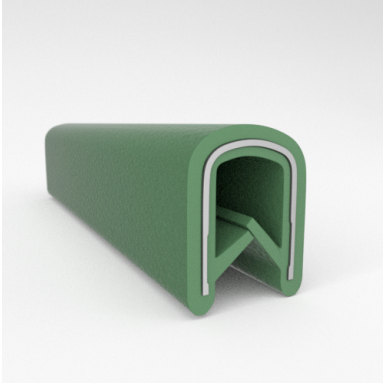

- **Part No. : 75000319**
- **Product Category : QuickEdge@ Trim**
- **Product Family : Seals**
- Ship from Location : Spring Lake, MI
- Standard Pack Quantity : 1 x 100' roll
- Standard Carton Size : 11.75 x 4.5 x 11.75
- Made to Order/Stock : Discontinued - Limited Stock Available
- Profile/Section : T5
- Material Type : PVC with steel core
- Edge Trim Material : PVC
- Color : Green
- Length : 100'
- Width : 0.390"
- Leg Height : 0.520"
- Flange Grip Range : 0.032" to 0.125"
- QuickEdge@ Trim: Core Material : Steel
- QuickEdge@ Trim: Texture : Softone
- Same Profile As : 75000315, 75000316, 75000317, 75000319, 75000320, 75000321, 75000322, 75000323, 75000325, 72000326, 75000327, 75001007, 75001584