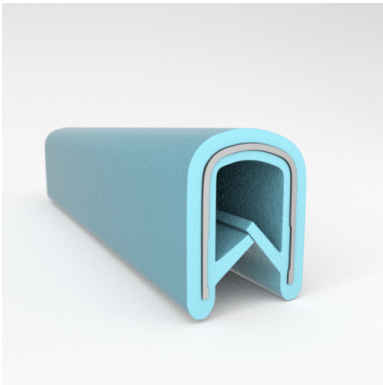

- **Part No. : 75000320**
- **Product Category : QuickEdge@ Trim**
- **Product Family : Seals**
- Ship from Location : Spring Lake, MI
- Standard Pack Quantity : 1 x 100' roll
- Standard Carton Size : 11.75 x 4.5 x 11.75
- Made to Order/Stock : Obsolete
- Profile/Section : T5
- Material Type : PVC with steel core
- Edge Trim Material : PVC
- Color : Aqua
- Length : 100'
- Width : 0.390"
- Leg Height : 0.520"
- Flange Grip Range : 0.032" to 0.125"
- QuickEdge@ Trim: Core Material : Steel
- QuickEdge@ Trim: Texture : Softone
- Same Profile As : 75000315, 75000316, 75000317, 75000319, 75000320, 75000321, 75000322, 75000323, 75000325, 72000326, 75000327, 75001007, 75001584