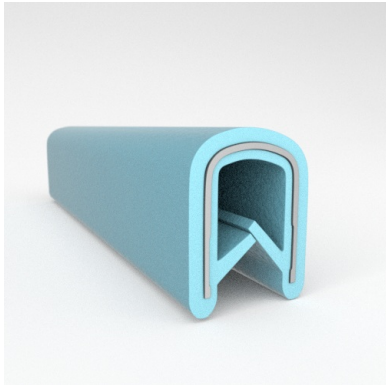

- **Part No. : 75000320**
- **Product Category : QuickEdge® Trim**
- **Product Family : Seals**
- Ship from Location : Spring Lake, MI
- Standard Pack Quantity : 1 x 100' roll
- Standard Carton Size : 11.75 x 4.5 x 11.75
- Made to Order/Stock : Part to be discontinued
- Profile/Section : T5
- Material Type : PVC with steel core
- Edge Trim Material : PVC
- Color : Aqua
- Length : 100'
- Width : 0.390"
- Leg Height : 0.520"
- Flange Grip Range : 0.032" to 0.125"
- QuickEdge® Trim: Core Material : Steel
- QuickEdge® Trim: Texture : Softone
- Same Profile As : 75000315, 75000316, 75000317, 75000319, 75000320, 75000321, 75000322, 75000323, 75000325, 72000326, 75000327, 75001007, 75001584