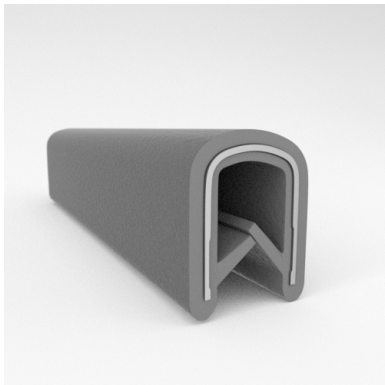

- **Part No. : 75000321**
- **Product Category : QuickEdge® Trim**
- **Product Family : Seals**
- Ship from Location : Spring Lake, MI
- Standard Pack Quantity : 1 x 100' roll
- Standard Carton Size : 11.75 x 4.5 x 11.75
- Made to Order/Stock : MADE TO STOCK
- Profile/Section : T5
- Material Type : PVC with steel core
- Edge Trim Material : PVC
- Color : Gray
- Length : 100'
- Width : 0.390"
- Leg Height : 0.520"
- Flange Grip Range : 0.032" to 0.125"
- QuickEdge® Trim: Core Material : Steel
- QuickEdge® Trim: Texture : Softone
- Same Profile As : 75000315, 75000316, 75000317, 75000319, 75000320, 75000321, 75000322, 75000323, 75000325, 72000326, 75000327, 75001007, 75001584