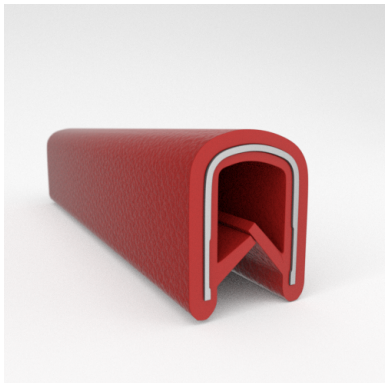

- **Part No. : 75000325**
- **Product Category : QuickEdge@ Trim**
- **Product Family : Seals**
- Ship from Location : Spring Lake, MI
- Standard Pack Quantity : 1 x 100' roll
- Standard Carton Size : 11.75 x 4.5 x 11.75
- Made to Order/Stock : Obsolete
- Profile/Section : T5
- Material Type : PVC with steel core
- Edge Trim Material : PVC
- Color : Red
- Length : 100'
- Width : 0.390"
- Leg Height : 0.520"
- Flange Grip Range : 0.032" to 0.125"
- QuickEdge@ Trim: Core Material : Steel
- QuickEdge@ Trim: Texture : Softone
- Same Profile As : 75000315, 75000316, 75000317, 75000319, 75000320, 75000321, 75000322, 75000323, 75000325, 72000326, 75000327, 75001007, 75001584