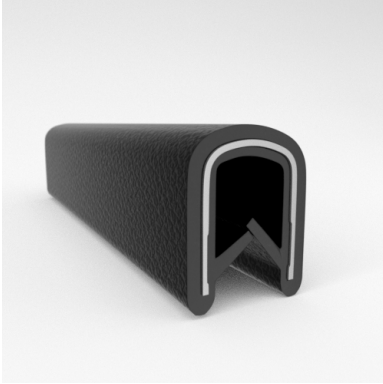

- **Part No. : 75000316**
- **Product Category : QuickEdge® Trim**
- **Product Family : Seals**
- Ship from Location : Spring Lake, MI
- Standard Pack Quantity : 1 x 200' rolls
- Standard Carton Size : 17 x 16 x 9
- Made to Order/Stock : MADE TO STOCK
- Profile/Section : T5
- Material Type : PVC with steel core
- Edge Trim Material : PVC
- Color : Black
- Length : 200'
- Width : 0.390"
- Leg Height : 0.520"
- Flange Grip Range : 0.032" to 0.125"
- QuickEdge® Trim: Core Material : Steel
- QuickEdge® Trim: Texture : Softone
- Same Profile As : 75000315, 75000316, 75000317, 75000319, 75000320, 75000321, 75000322, 75000323, 75000325, 72000326, 75000327, 75001007, 75001584