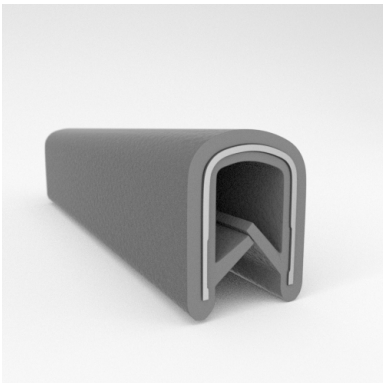

- **Part No. : 75000321**
- **Product Category : QuickEdge@ Trim**
- **Product Family : Seals**
- Ship from Location : Spring Lake, MI
- Standard Pack Quantity : 1 x 100' roll
- Standard Carton Size : 11.75 x 4.5 x 11.75
- Made to Order/Stock : MADE TO STOCK
- Profile/Section : T5
- Material Type : PVC with steel core
- Edge Trim Material : PVC
- Color : Gray
- Length : 100'
- Width : 0.390"
- Leg Height : 0.520"
- Flange Grip Range : 0.032" to 0.125"
- QuickEdge@ Trim: Core Material : Steel
- QuickEdge@ Trim: Texture : Softone
- Same Profile As : 75000315, 75000316, 75000317, 75000319, 75000320, 75000321, 75000322, 75000323, 75000325, 72000326, 75000327, 75001007, 75001584