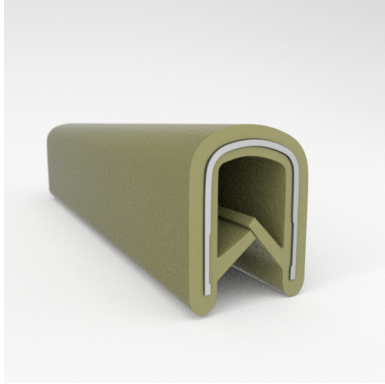

- **Part No. : 75000322**
- **Product Category : QuickEdge@ Trim**
- **Product Family : Seals**
- Ship from Location : Spring Lake, MI
- Standard Pack Quantity : 1 x 100' roll
- Standard Carton Size : 11.75 x 4.5 x 11.75
- Made to Order/Stock : Obsolete
- Profile/Section : T5
- Material Type : PVC with steel core
- Edge Trim Material : PVC
- Color : Fawn
- Length : 100'
- Width : 0.390"
- Leg Height : 0.520"
- Flange Grip Range : 0.032" to 0.125"
- QuickEdge@ Trim: Core Material : Steel
- QuickEdge@ Trim: Texture : Softone
- Same Profile As : 75000315, 75000316, 75000317, 75000319, 75000320, 75000321, 75000322, 75000323, 75000325, 72000326, 75000327, 75001007, 75001584