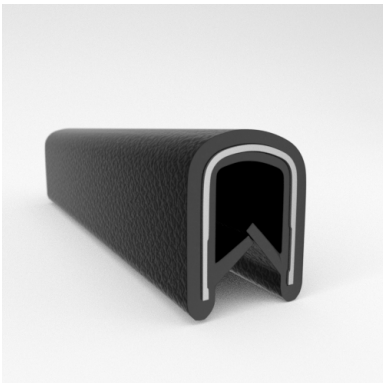

#### MATERIALS & STYLES

- Metal Core
- Aluminum Core
- Safety Trim (Orange and Yellow Safety Colors)

Scan the QR Code to Contact Us

- **Part No. : 75000316**
- **Product Category : QuickEdge® Trim**
- **Product Family : Seals**
- Ship from Location : Spring Lake, MI
- Standard Pack Quantity : 1 x 200' rolls
- Standard Carton Size : 17 x 16 x 9
- Made to Order/Stock : MADE TO STOCK
- Profile/Section : T5
- Material Type : PVC with steel core
- Edge Trim Material : PVC
- Color : Black
- Length : 200'
- Width : 0.390"
- Leg Height : 0.520"
- Flange Grip Range : 0.032" to 0.125"
- QuickEdge® Trim: Core Material : Steel
- QuickEdge® Trim: Texture : Softone
- Same Profile As : 75000315, 75000316, 75000317, 75000319, 75000320, 75000321, 75000322, 75000323, 75000325, 72000326, 75000327, 75001007, 75001584

- **Part No. : 75000315**
- **Product Category : QuickEdge® Trim**
- **Product Family : Seals**
- Ship from Location : Spring Lake, MI
- Standard Pack Quantity : 1 x 200' rolls
- Standard Carton Size : 17 x 16 x 9
- Made to Order/Stock : MADE TO STOCK
- Profile/Section : T5
- Material Type : PVC with steel core
- Edge Trim Material : PVC
- Color : Black
- Length : 200'
- Width : 0.390"
- Leg Height : 0.520"
- Flange Grip Range : 0.032" to 0.125"
- QuickEdge® Trim: Core Material : Steel
- QuickEdge® Trim: Texture : Weave
- Same Profile As : 75000315, 75000316, 75000317, 75000319, 75000320, 75000321, 75000322, 75000323, 75000325, 72000326, 75000327, 75001007, 75001584