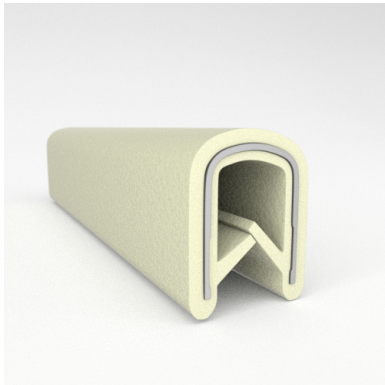

- **Part No. : 75000323**
- **Product Category : QuickEdge@ Trim**
- **Product Family : Seals**
- Ship from Location : Spring Lake, MI
- Standard Pack Quantity : 1 x 100' roll
- Standard Carton Size : 11.75 x 4.5 x 11.75
- Made to Order/Stock : Obsolete
- Profile/Section : T5
- Material Type : PVC with steel core
- Edge Trim Material : PVC
- Color : Off-White
- Length : 100'
- Width : 0.390"
- Leg Height : 0.520"
- Flange Grip Range : 0.032" to 0.125"
- QuickEdge@ Trim: Core Material : Steel
- QuickEdge@ Trim: Texture : Softone
- Same Profile As : 75000315, 75000316, 75000317, 75000319, 75000320, 75000321, 75000322, 75000323, 75000325, 72000326, 75000327, 75001007, 75001584