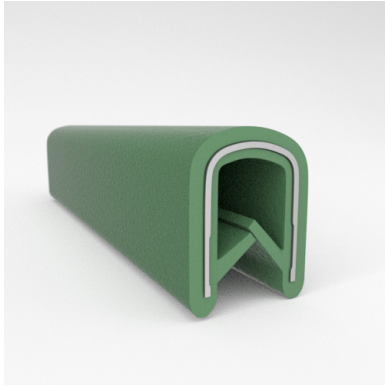

- **Part No. : 75000319**
- **Product Category : QuickEdge® Trim**
- **Product Family : Seals**
- Ship from Location : Spring Lake, MI
- Standard Pack Quantity : 1 x 100' roll
- Standard Carton Size : 11.75 x 4.5 x 11.75
- Made to Order/Stock : Discontinued - Limited Stock Available
- Profile/Section : T5
- Material Type : PVC with steel core
- Edge Trim Material : PVC
- Color : Green
- Length : 100'
- Width : 0.390"
- Leg Height : 0.520"
- Flange Grip Range : 0.032" to 0.125"
- QuickEdge® Trim: Core Material : Steel
- QuickEdge® Trim: Texture : Softone
- Same Profile As : 75000315, 75000316, 75000317, 75000319, 75000320, 75000321, 75000322, 75000323, 75000325, 72000326, 75000327, 75001007, 75001584