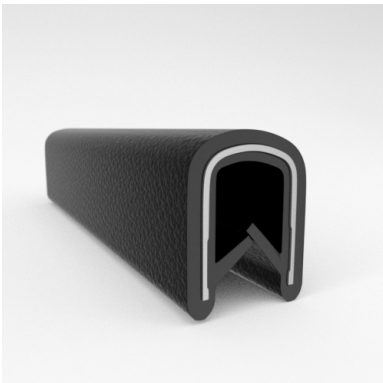

- **Part No. : 75001007**
- **Product Category : QuickEdge@ Trim**
- **Product Family : Seals**
- Ship from Location : Spring Lake, MI
- Standard Pack Quantity : 1 x 100' roll
- Standard Carton Size : 11.75 x 4.5 x 11.75
- Made to Order/Stock : Obsolete
- Profile/Section : T5
- Material Type : PVC with steel core
- Edge Trim Material : PVC
- Color : White
- Length : 100'
- Width : 0.390"
- Leg Height : 0.520"
- Flange Grip Range : 0.032" to 0.125"
- QuickEdge@ Trim: Core Material : Steel
- QuickEdge@ Trim: Texture : Softone
- Same Profile As : 75000315, 75000316, 75000317, 75000319, 75000320, 75000321, 75000322, 75000323, 75000325, 72000326, 75000327, 75001007, 75001584