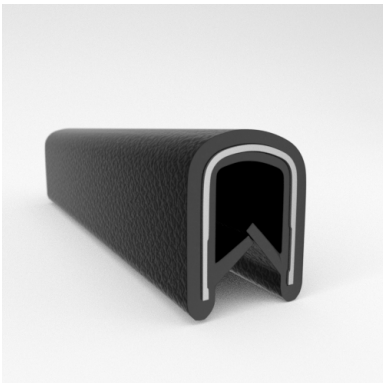

CATALOG PARTS

QUICKEDGE® TRIM

EASY INSTALL, SUPERIOR GRIP STRENGTH DECORATIVE & PROTECTIVE TRIM

Cooper Standard Industrial and Specialty Group (ISG)'s patented QuickEdge® Trims can be used virtually anywhere a quality decorative or protective edge is needed, simply push the trim down on any exposed edge and it snaps into place with the industry's strongest and most resilient gripping power. QuickEdge® Trim is produced using an embossed vinyl and is available in several decorative finishes and textures, as well as a variety of standard and custom colors.

Scan the QR Code to Contact Us

- **Part No. : 75000317**
- **Product Category : QuickEdge® Trim**
- **Product Family : Seals**
- Ship from Location : Spring Lake, MI
- Standard Pack Quantity : 1 x 100' roll
- Standard Carton Size : 11.75 x 4.5 x 11.75
- Made to Order/Stock : MADE TO STOCK
- Profile/Section : T5
- Material Type : PVC with steel core
- Edge Trim Material : PVC
- Color : Black
- Length : 100'
- Width : 0.390"
- Leg Height : 0.520"
- Flange Grip Range : 0.032" to 0.125"
- QuickEdge® Trim: Core Material : Steel
- QuickEdge® Trim: Texture : Softone
- Same Profile As : 75000315, 75000316, 75000317, 75000319, 75000320, 75000321, 75000322, 75000323, 75000325, 72000326, 75000327, 75001007, 75001584

- **Part No. : 75000315**
- **Product Category : QuickEdge® Trim**
- **Product Family : Seals**
- Ship from Location : Spring Lake, MI
- Standard Pack Quantity : 1 x 200' rolls
- Standard Carton Size : 17 x 16 x 9
- Made to Order/Stock : MADE TO STOCK
- Profile/Section : T5
- Material Type : PVC with steel core
- Edge Trim Material : PVC
- Color : Black
- Length : 200'
- Width : 0.390"
- Leg Height : 0.520"
- Flange Grip Range : 0.032" to 0.125"
- QuickEdge® Trim: Core Material : Steel
- QuickEdge® Trim: Texture : Weave
- Same Profile As : 75000315, 75000316, 75000317, 75000319, 75000320, 75000321, 75000322, 75000323, 75000325, 72000326, 75000327, 75001007, 75001584