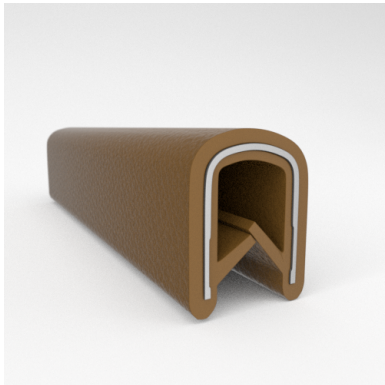

- **Part No. : 75000327**
- **Product Category : QuickEdge@ Trim**
- **Product Family : Seals**
- Ship from Location : Spring Lake, MI
- Standard Pack Quantity : 1 x 100' roll
- Standard Carton Size : 11.75 x 4.5 x 11.75
- Made to Order/Stock : Obsolete
- Profile/Section : T5
- Material Type : PVC with steel core
- Edge Trim Material : PVC
- Color : Brown
- Length : 100'
- Width : 0.390"
- Leg Height : 0.520"
- Flange Grip Range : 0.032" to 0.125"
- QuickEdge@ Trim: Core Material : Steel
- QuickEdge@ Trim: Texture : Softone
- Same Profile As : 75000315, 75000316, 75000317, 75000319, 75000320, 75000321, 75000322, 75000323, 75000325, 72000326, 75000327, 75001007, 75001584