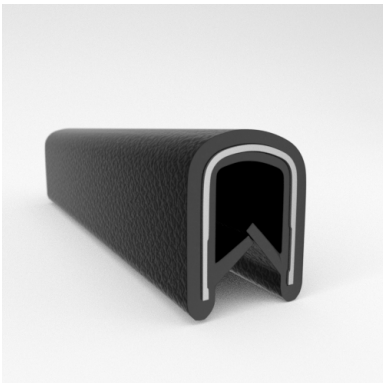

CATALOG PARTS

QUICKEDGE® TRIM

EASY INSTALL, SUPERIOR GRIP STRENGTH DECORATIVE & PROTECTIVE TRIM

Cooper Standard Industrial and Specialty Group (ISG)'s patented QuickEdge® Trims can be used virtually anywhere a quality decorative or protective edge is needed, simply push the trim down on any exposed edge and it snaps into place with the industry's strongest and most resilient gripping power. QuickEdge® Trim is produced using an embossed vinyl and is available in several decorative finishes and textures, as well as a variety of standard and custom colors.

Scan the QR Code to Contact Us

- **Part No. : 75000315**
- **Product Category : QuickEdge® Trim**
- **Product Family : Seals**
- Ship from Location : Spring Lake, MI
- Standard Pack Quantity : 1 x 200' rolls
- Standard Carton Size : 17 x 16 x 9
- Made to Order/Stock : MADE TO STOCK
- Profile/Section : T5
- Material Type : PVC with steel core
- Edge Trim Material : PVC
- Color : Black
- Length : 200'
- Width : 0.390"
- Leg Height : 0.520"
- Flange Grip Range : 0.032" to 0.125"
- QuickEdge® Trim: Core Material : Steel
- QuickEdge® Trim: Texture : Weave
- Same Profile As : 75000315, 75000316, 75000317, 75000319, 75000320, 75000321, 75000322, 75000323, 75000325, 72000326, 75000327, 75001007, 75001584

- **Part No. : 75000316**
- **Product Category : QuickEdge® Trim**
- **Product Family : Seals**
- Ship from Location : Spring Lake, MI
- Standard Pack Quantity : 1 x 200' rolls
- Standard Carton Size : 17 x 16 x 9
- Made to Order/Stock : MADE TO STOCK
- Profile/Section : T5
- Material Type : PVC with steel core
- Edge Trim Material : PVC
- Color : Black
- Length : 200'
- Width : 0.390"
- Leg Height : 0.520"
- Flange Grip Range : 0.032" to 0.125"
- QuickEdge® Trim: Core Material : Steel
- QuickEdge® Trim: Texture : Softone
- Same Profile As : 75000315, 75000316, 75000317, 75000319, 75000320, 75000321, 75000322, 75000323, 75000325, 72000326, 75000327, 75001007, 75001584