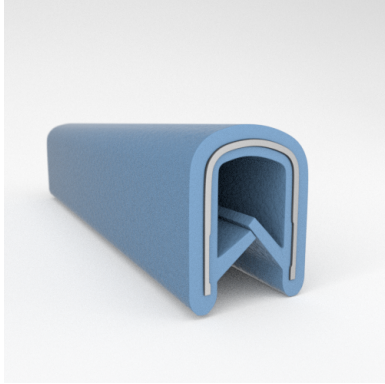

- **Part No. : 75000326**
- **Product Category : QuickEdge@ Trim**
- **Product Family : Seals**
- Ship from Location : Spring Lake, MI
- Standard Pack Quantity : 1 x 100' roll
- Standard Carton Size : 11.75 x 4.5 x 11.75
- Made to Order/Stock : Obsolete
- Profile/Section : T5
- Material Type : PVC with steel core
- Edge Trim Material : PVC
- Color : Blue
- Length : 100'
- Width : 0.390"
- Leg Height : 0.520"
- Flange Grip Range : 0.032" to 0.125"
- QuickEdge@ Trim: Core Material : Steel
- QuickEdge@ Trim: Texture : Softone
- Same Profile As : 75000315, 75000316, 75000317, 75000319, 75000320, 75000321, 75000322, 75000323, 75000325, 72000326, 75000327, 75001007, 75001584