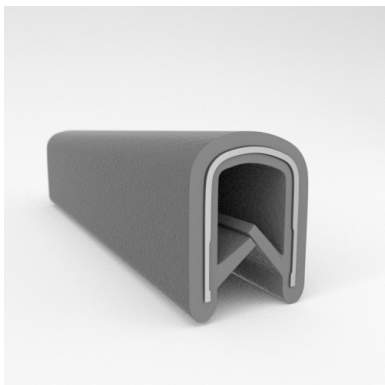

- **Part No. : 75000321**
- **Product Category : QuickEdge@ Trim**
- **Product Family : Seals**
- Ship from Location : Spring Lake, MI
- Standard Pack Quantity : 1 x 100' roll
- Standard Carton Size : 11.75 x 4.5 x 11.75
- Made to Order/Stock : MADE TO STOCK
- Profile/Section : T5
- Material Type : PVC with steel core
- Edge Trim Material : PVC
- Color : Gray
- Length : 100'
- Width : 0.390"
- Leg Height : 0.520"
- Flange Grip Range : 0.032" to 0.125"
- QuickEdge@ Trim: Core Material : Steel
- QuickEdge@ Trim: Texture : Softone
- Same Profile As : 75000315, 75000316, 75000317, 75000319, 75000320, 75000321, 75000322, 75000323, 75000325, 72000326, 75000327, 75001007, 75001584