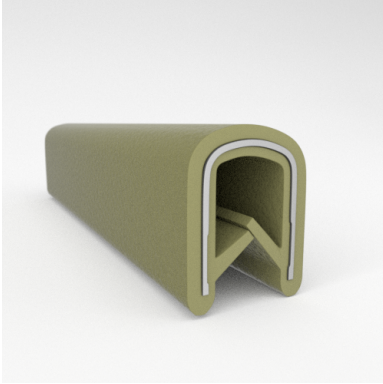

- **Part No. : 75000322**
- **Product Category : QuickEdge@ Trim**
- **Product Family : Seals**
- Ship from Location : Spring Lake, MI
- Standard Pack Quantity : 1 x 100' roll
- Standard Carton Size : 11.75 x 4.5 x 11.75
- Made to Order/Stock : Obsolete
- Profile/Section : T5
- Material Type : PVC with steel core
- Edge Trim Material : PVC
- Color : Fawn
- Length : 100'
- Width : 0.390"
- Leg Height : 0.520"
- Flange Grip Range : 0.032" to 0.125"
- QuickEdge@ Trim: Core Material : Steel
- QuickEdge@ Trim: Texture : Softone
- Same Profile As : 75000315, 75000316, 75000317, 75000319, 75000320, 75000321, 75000322, 75000323, 75000325, 72000326, 75000327, 75001007, 75001584