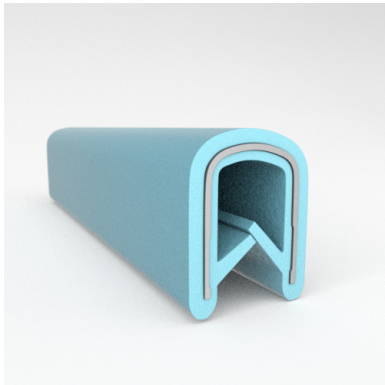

- **Part No. : 75000320**
- **Product Category : QuickEdge@ Trim**
- **Product Family : Seals**
- Ship from Location : Spring Lake, MI
- Standard Pack Quantity : 1 x 100' roll
- Standard Carton Size : 11.75 x 4.5 x 11.75
- Made to Order/Stock : Obsolete
- Profile/Section : T5
- Material Type : PVC with steel core
- Edge Trim Material : PVC
- Color : Aqua
- Length : 100'
- Width : 0.390"
- Leg Height : 0.520"
- Flange Grip Range : 0.032" to 0.125"
- QuickEdge@ Trim: Core Material : Steel
- QuickEdge@ Trim: Texture : Softone
- Same Profile As : 75000315, 75000316, 75000317, 75000319, 75000320, 75000321, 75000322, 75000323, 75000325, 72000326, 75000327, 75001007, 75001584