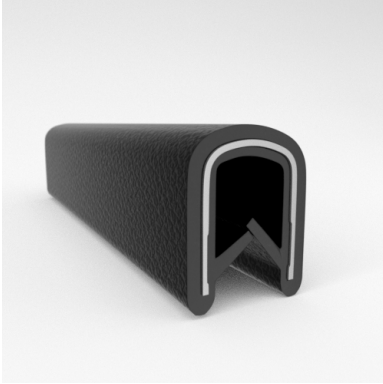

CATALOG PARTS

QUICKEDGE® TRIM

EASY INSTALL, SUPERIOR GRIP STRENGTH DECORATIVE & PROTECTIVE TRIM

Cooper Standard Industrial and Specialty Group (ISG)'s patented QuickEdge® Trims can be used virtually anywhere a quality decorative or protective edge is needed, simply push the trim down on any exposed edge and it snaps into place with the industry's strongest and most resilient gripping power. QuickEdge® Trim is produced using an embossed vinyl and is available in several decorative finishes and textures, as well as a variety of standard and custom colors.

Scan the QR Code to Contact Us

- **Part No. : 75000315**
- **Product Category : QuickEdge® Trim**
- **Product Family : Seals**
- Ship from Location : Spring Lake, MI
- Standard Pack Quantity : 1 x 200' rolls
- Standard Carton Size : 17 x 16 x 9
- Made to Order/Stock : MADE TO STOCK
- Profile/Section : T5
- Material Type : PVC with steel core
- Edge Trim Material : PVC
- Color : Black
- Length : 200'
- Width : 0.390"
- Leg Height : 0.520"
- Flange Grip Range : 0.032" to 0.125"
- QuickEdge® Trim: Core Material : Steel
- QuickEdge® Trim: Texture : Weave
- Same Profile As : 75000315, 75000316, 75000317, 75000319, 75000320, 75000321, 75000322, 75000323, 75000325, 72000326, 75000327, 75001007, 75001584

- **Part No. : 75000316**
- **Product Category : QuickEdge® Trim**
- **Product Family : Seals**
- Ship from Location : Spring Lake, MI
- Standard Pack Quantity : 1 x 200' rolls
- Standard Carton Size : 17 x 16 x 9
- Made to Order/Stock : MADE TO STOCK
- Profile/Section : T5
- Material Type : PVC with steel core
- Edge Trim Material : PVC
- Color : Black
- Length : 200'
- Width : 0.390"
- Leg Height : 0.520"
- Flange Grip Range : 0.032" to 0.125"
- QuickEdge® Trim: Core Material : Steel
- QuickEdge® Trim: Texture : Softone
- Same Profile As : 75000315, 75000316, 75000317, 75000319, 75000320, 75000321, 75000322, 75000323, 75000325, 72000326, 75000327, 75001007, 75001584