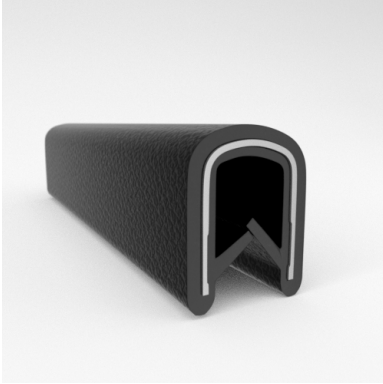

CATALOG PARTS

QUICKEDGE® TRIM

EASY INSTALL, SUPERIOR GRIP STRENGTH DECORATIVE & PROTECTIVE TRIM

Cooper Standard Industrial and Specialty Group (ISG)'s patented QuickEdge® Trims can be used virtually anywhere a quality decorative or protective edge is needed, simply push the trim down on any exposed edge and it snaps into place with the industry's strongest and most resilient gripping power. QuickEdge® Trim is produced using an embossed vinyl and is available in several decorative finishes and textures, as well as a variety of standard and custom colors.

Scan the QR Code to Contact Us

- **Part No. : 75000317**
- **Product Category : QuickEdge® Trim**
- **Product Family : Seals**
- Ship from Location : Spring Lake, MI
- Standard Pack Quantity : 1 x 100' roll
- Standard Carton Size : 11.75 x 4.5 x 11.75
- Made to Order/Stock : MADE TO STOCK
- Profile/Section : T5
- Material Type : PVC with steel core
- Edge Trim Material : PVC
- Color : Black
- Length : 100'
- Width : 0.390"
- Leg Height : 0.520"
- Flange Grip Range : 0.032" to 0.125"
- QuickEdge® Trim: Core Material : Steel
- QuickEdge® Trim: Texture : Softone
- Same Profile As : 75000315, 75000316, 75000317, 75000319, 75000320, 75000321, 75000322, 75000323, 75000325, 72000326, 75000327, 75001007, 75001584

- **Part No. : 75000315**
- **Product Category : QuickEdge® Trim**
- **Product Family : Seals**
- Ship from Location : Spring Lake, MI
- Standard Pack Quantity : 1 x 200' rolls
- Standard Carton Size : 17 x 16 x 9
- Made to Order/Stock : MADE TO STOCK
- Profile/Section : T5
- Material Type : PVC with steel core
- Edge Trim Material : PVC
- Color : Black
- Length : 200'
- Width : 0.390"
- Leg Height : 0.520"
- Flange Grip Range : 0.032" to 0.125"
- QuickEdge® Trim: Core Material : Steel
- QuickEdge® Trim: Texture : Weave
- Same Profile As : 75000315, 75000316, 75000317, 75000319, 75000320, 75000321, 75000322, 75000323, 75000325, 72000326, 75000327, 75001007, 75001584