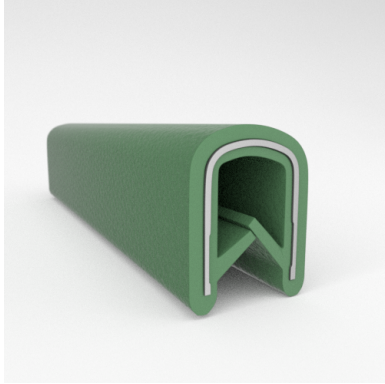

- **Part No. : 75000319**
- **Product Category : QuickEdge@ Trim**
- **Product Family : Seals**
- Ship from Location : Spring Lake, MI
- Standard Pack Quantity : 1 x 100' roll
- Standard Carton Size : 11.75 x 4.5 x 11.75
- Made to Order/Stock : Discontinued - Limited Stock Available
- Profile/Section : T5
- Material Type : PVC with steel core
- Edge Trim Material : PVC
- Color : Green
- Length : 100'
- Width : 0.390"
- Leg Height : 0.520"
- Flange Grip Range : 0.032" to 0.125"
- QuickEdge@ Trim: Core Material : Steel
- QuickEdge@ Trim: Texture : Softone
- Same Profile As : 75000315, 75000316, 75000317, 75000319, 75000320, 75000321, 75000322, 75000323, 75000325, 72000326, 75000327, 75001007, 75001584