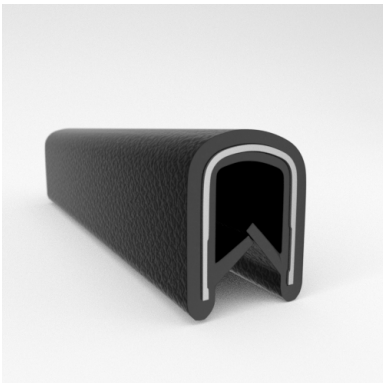

#### MATERIALS & STYLES

- Metal Core
- Aluminum Core
- Safety Trim (Orange and Yellow Safety Colors)

Scan the QR Code to Contact Us

- **Part No. : 75000319**
- **Product Category : QuickEdge@ Trim**
- **Product Family : Seals**
- Ship from Location : Spring Lake, MI
- Standard Pack Quantity : 1 x 100' roll
- Standard Carton Size : 11.75 x 4.5 x 11.75
- Made to Order/Stock : Discontinued - Limited Stock Available
- Profile/Section : T5
- Material Type : PVC with steel core
- Edge Trim Material : PVC
- Color : Green
- Length : 100'
- Width : 0.390"
- Leg Height : 0.520"
- Flange Grip Range : 0.032" to 0.125"
- QuickEdge@ Trim: Core Material : Steel
- QuickEdge@ Trim: Texture : Softone
- Same Profile As : 75000315, 75000316, 75000317, 75000319, 75000320, 75000321, 75000322, 75000323, 75000325, 72000326, 75000327, 75001007, 75001584

- **Part No. : 75000315**
- **Product Category : QuickEdge@ Trim**
- **Product Family : Seals**
- Ship from Location : Spring Lake, MI
- Standard Pack Quantity : 1 x 200' rolls
- Standard Carton Size : 17 x 16 x 9
- Made to Order/Stock : MADE TO STOCK
- Profile/Section : T5
- Material Type : PVC with steel core
- Edge Trim Material : PVC
- Color : Black
- Length : 200'
- Width : 0.390"
- Leg Height : 0.520"
- Flange Grip Range : 0.032" to 0.125"
- QuickEdge@ Trim: Core Material : Steel
- QuickEdge@ Trim: Texture : Weave
- Same Profile As : 75000315, 75000316, 75000317, 75000319, 75000320, 75000321, 75000322, 75000323, 75000325, 72000326, 75000327, 75001007, 75001584