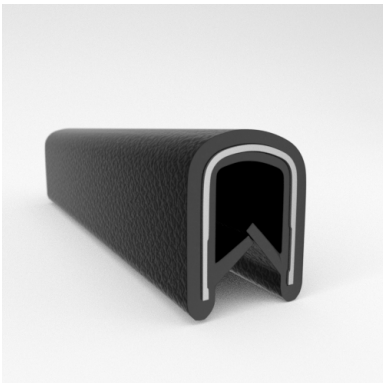

CATALOG PARTS

QUICKEDGE® TRIM

EASY INSTALL, SUPERIOR GRIP STRENGTH DECORATIVE & PROTECTIVE TRIM

Cooper Standard Industrial and Specialty Group (ISG)'s patented QuickEdge® Trims can be used virtually anywhere a quality decorative or protective edge is needed, simply push the trim down on any exposed edge and it snaps into place with the industry's strongest and most resilient gripping power. QuickEdge® Trim is produced using an embossed vinyl and is available in several decorative finishes and textures, as well as a variety of standard and custom colors.

Scan the QR Code to Contact Us

- **Part No. : 75000327**
- **Product Category : QuickEdge@ Trim**
- **Product Family : Seals**
- Ship from Location : Spring Lake, MI
- Standard Pack Quantity : 1 x 100' roll
- Standard Carton Size : 11.75 x 4.5 x 11.75
- Made to Order/Stock : Obsolete
- Profile/Section : T5
- Material Type : PVC with steel core
- Edge Trim Material : PVC
- Color : Brown
- Length : 100'
- Width : 0.390"
- Leg Height : 0.520"
- Flange Grip Range : 0.032" to 0.125"
- QuickEdge@ Trim: Core Material : Steel
- QuickEdge@ Trim: Texture : Softone
- Same Profile As : 75000315, 75000316, 75000317, 75000319, 75000320, 75000321, 75000322, 75000323, 75000325, 72000326, 75000327, 75001007, 75001584

- **Part No. : 75000315**
- **Product Category : QuickEdge@ Trim**
- **Product Family : Seals**
- Ship from Location : Spring Lake, MI
- Standard Pack Quantity : 1 x 200' rolls
- Standard Carton Size : 17 x 16 x 9
- Made to Order/Stock : MADE TO STOCK
- Profile/Section : T5
- Material Type : PVC with steel core
- Edge Trim Material : PVC
- Color : Black
- Length : 200'
- Width : 0.390"
- Leg Height : 0.520"
- Flange Grip Range : 0.032" to 0.125"
- QuickEdge@ Trim: Core Material : Steel
- QuickEdge@ Trim: Texture : Weave
- Same Profile As : 75000315, 75000316, 75000317, 75000319, 75000320, 75000321, 75000322, 75000323, 75000325, 72000326, 75000327, 75001007, 75001584