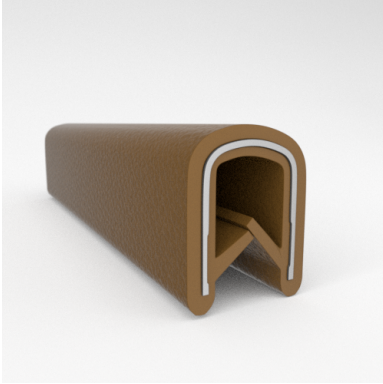

CATALOG PARTS

QUICKEDGE® TRIM

EASY INSTALL, SUPERIOR GRIP STRENGTH DECORATIVE & PROTECTIVE TRIM

Cooper Standard Industrial and Specialty Group (ISG)'s patented QuickEdge® Trims can be used virtually anywhere a quality decorative or protective edge is needed, simply push the trim down on any exposed edge and it snaps into place with the industry's strongest and most resilient gripping power. QuickEdge® Trim is produced using an embossed vinyl and is available in several decorative finishes and textures, as well as a variety of standard and custom colors.

Scan the QR Code to Contact Us

- **Part No. : 75000327**
- **Product Category : QuickEdge@ Trim**
- **Product Family : Seals**
- Ship from Location : Spring Lake, MI
- Standard Pack Quantity : 1 x 100' roll
- Standard Carton Size : 11.75 x 4.5 x 11.75
- Made to Order/Stock : Obsolete
- Profile/Section : T5
- Material Type : PVC with steel core
- Edge Trim Material : PVC
- Color : Brown
- Length : 100'
- Width : 0.390"
- Leg Height : 0.520"
- Flange Grip Range : 0.032" to 0.125"
- QuickEdge@ Trim: Core Material : Steel
- QuickEdge@ Trim: Texture : Softone
- Same Profile As : 75000315, 75000316, 75000317, 75000319, 75000320, 75000321, 75000322, 75000323, 75000325, 72000326, 75000327, 75001007, 75001584

- **Part No. : 75000315**
- **Product Category : QuickEdge@ Trim**
- **Product Family : Seals**
- Ship from Location : Spring Lake, MI
- Standard Pack Quantity : 1 x 200' rolls
- Standard Carton Size : 17 x 16 x 9
- Made to Order/Stock : MADE TO STOCK
- Profile/Section : T5
- Material Type : PVC with steel core
- Edge Trim Material : PVC
- Color : Black
- Length : 200'
- Width : 0.390"
- Leg Height : 0.520"
- Flange Grip Range : 0.032" to 0.125"
- QuickEdge@ Trim: Core Material : Steel
- QuickEdge@ Trim: Texture : Weave
- Same Profile As : 75000315, 75000316, 75000317, 75000319, 75000320, 75000321, 75000322, 75000323, 75000325, 72000326, 75000327, 75001007, 75001584