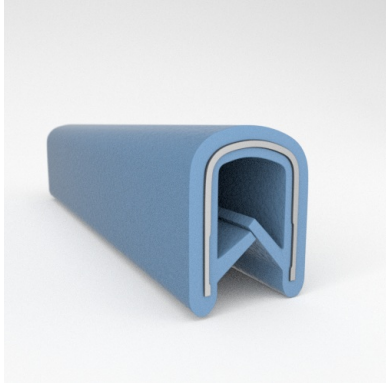

- **Part No. : 75000326**
- **Product Category : QuickEdge® Trim**
- **Product Family : Seals**
- Ship from Location : Spring Lake, MI
- Standard Pack Quantity : 1 x 100' roll
- Standard Carton Size : 11.75 x 4.5 x 11.75
- Made to Order/Stock : Part to be discontinued
- Profile/Section : T5
- Material Type : PVC with steel core
- Edge Trim Material : PVC
- Color : Blue
- Length : 100'
- Width : 0.390"
- Leg Height : 0.520"
- Flange Grip Range : 0.032" to 0.125"
- QuickEdge® Trim: Core Material : Steel
- QuickEdge® Trim: Texture : Softone
- Same Profile As : 75000315, 75000316, 75000317, 75000319, 75000320, 75000321, 75000322, 75000323, 75000325, 72000326, 75000327, 75001007, 75001584