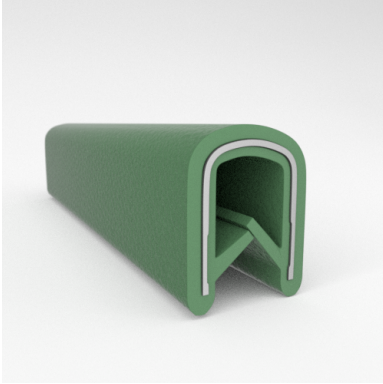

#### MATERIALS & STYLES

- Metal Core
- Aluminum Core
- Safety Trim (Orange and Yellow Safety Colors)

Scan the QR Code to Contact Us

- **Part No. : 75000319**
- **Product Category : QuickEdge@ Trim**
- **Product Family : Seals**
- Ship from Location : Spring Lake, MI
- Standard Pack Quantity : 1 x 100' roll
- Standard Carton Size : 11.75 x 4.5 x 11.75
- Made to Order/Stock : Discontinued - Limited Stock Available
- Profile/Section : T5
- Material Type : PVC with steel core
- Edge Trim Material : PVC
- Color : Green
- Length : 100'
- Width : 0.390"
- Leg Height : 0.520"
- Flange Grip Range : 0.032" to 0.125"
- QuickEdge@ Trim: Core Material : Steel
- QuickEdge@ Trim: Texture : Softone
- Same Profile As : 75000315, 75000316, 75000317, 75000319, 75000320, 75000321, 75000322, 75000323, 75000325, 72000326, 75000327, 75001007, 75001584

- **Part No. : 75000315**
- **Product Category : QuickEdge@ Trim**
- **Product Family : Seals**
- Ship from Location : Spring Lake, MI
- Standard Pack Quantity : 1 x 200' rolls
- Standard Carton Size : 17 x 16 x 9
- Made to Order/Stock : MADE TO STOCK
- Profile/Section : T5
- Material Type : PVC with steel core
- Edge Trim Material : PVC
- Color : Black
- Length : 200'
- Width : 0.390"
- Leg Height : 0.520"
- Flange Grip Range : 0.032" to 0.125"
- QuickEdge@ Trim: Core Material : Steel
- QuickEdge@ Trim: Texture : Weave
- Same Profile As : 75000315, 75000316, 75000317, 75000319, 75000320, 75000321, 75000322, 75000323, 75000325, 72000326, 75000327, 75001007, 75001584