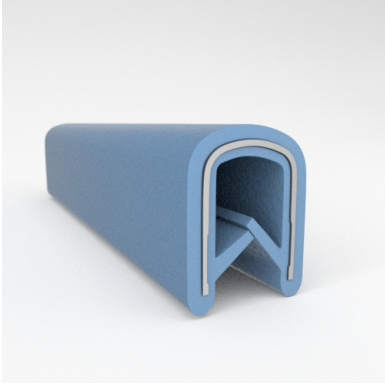

- **Part No. : 75000326**
- **Product Category : QuickEdge@ Trim**
- **Product Family : Seals**
- Ship from Location : Spring Lake, MI
- Standard Pack Quantity : 1 x 100' roll
- Standard Carton Size : 11.75 x 4.5 x 11.75
- Made to Order/Stock : Obsolete
- Profile/Section : T5
- Material Type : PVC with steel core
- Edge Trim Material : PVC
- Color : Blue
- Length : 100'
- Width : 0.390"
- Leg Height : 0.520"
- Flange Grip Range : 0.032" to 0.125"
- QuickEdge@ Trim: Core Material : Steel
- QuickEdge@ Trim: Texture : Softone
- Same Profile As : 75000315, 75000316, 75000317, 75000319, 75000320, 75000321, 75000322, 75000323, 75000325, 72000326, 75000327, 75001007, 75001584