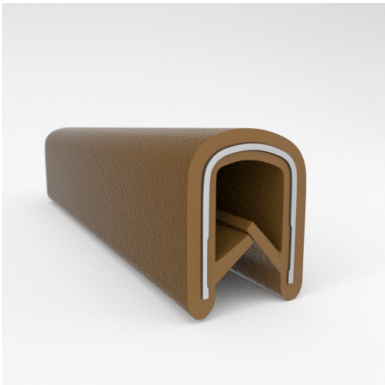

- **Part No. : 75000327**
- **Product Category : QuickEdge@ Trim**
- **Product Family : Seals**
- Ship from Location : Spring Lake, MI
- Standard Pack Quantity : 1 x 100' roll
- Standard Carton Size : 11.75 x 4.5 x 11.75
- Made to Order/Stock : Obsolete
- Profile/Section : T5
- Material Type : PVC with steel core
- Edge Trim Material : PVC
- Color : Brown
- Length : 100'
- Width : 0.390"
- Leg Height : 0.520"
- Flange Grip Range : 0.032" to 0.125"
- QuickEdge@ Trim: Core Material : Steel
- QuickEdge@ Trim: Texture : Softone
- Same Profile As : 75000315, 75000316, 75000317, 75000319, 75000320, 75000321, 75000322, 75000323, 75000325, 72000326, 75000327, 75001007, 75001584