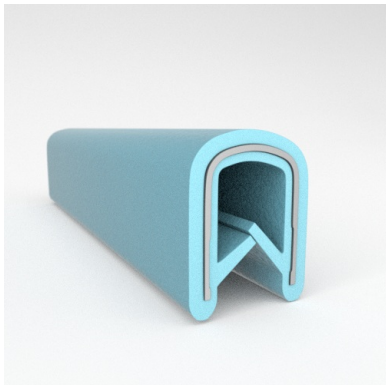

- **Part No. : 75000320**
- **Product Category : QuickEdge® Trim**
- **Product Family : Seals**
- Ship from Location : Spring Lake, MI
- Standard Pack Quantity : 1 x 100' roll
- Standard Carton Size : 11.75 x 4.5 x 11.75
- Made to Order/Stock : Part to be discontinued
- Profile/Section : T5
- Material Type : PVC with steel core
- Edge Trim Material : PVC
- Color : Aqua
- Length : 100'
- Width : 0.390"
- Leg Height : 0.520"
- Flange Grip Range : 0.032" to 0.125"
- QuickEdge® Trim: Core Material : Steel
- QuickEdge® Trim: Texture : Softone
- Same Profile As : 75000315, 75000316, 75000317, 75000319, 75000320, 75000321, 75000322, 75000323, 75000325, 72000326, 75000327, 75001007, 75001584