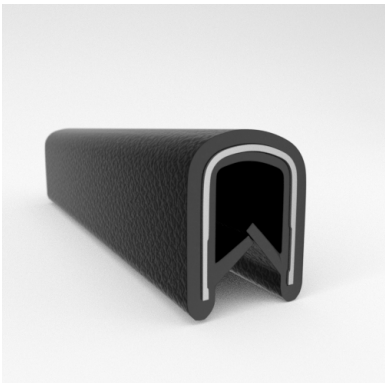

- **Part No. : 75001007**
- **Product Category : QuickEdge@ Trim**
- **Product Family : Seals**
- Ship from Location : Spring Lake, MI
- Standard Pack Quantity : 1 x 100' roll
- Standard Carton Size : 11.75 x 4.5 x 11.75
- Made to Order/Stock : Obsolete
- Profile/Section : T5
- Material Type : PVC with steel core
- Edge Trim Material : PVC
- Color : White
- Length : 100'
- Width : 0.390"
- Leg Height : 0.520"
- Flange Grip Range : 0.032" to 0.125"
- QuickEdge@ Trim: Core Material : Steel
- QuickEdge@ Trim: Texture : Softone
- Same Profile As : 75000315, 75000316, 75000317, 75000319, 75000320, 75000321, 75000322, 75000323, 75000325, 72000326, 75000327, 75001007, 75001584