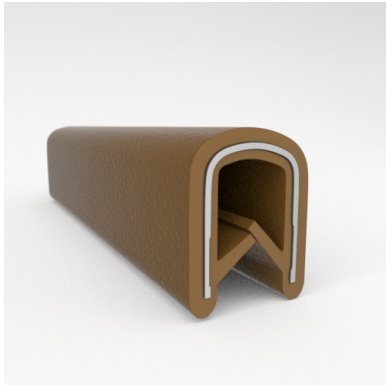

- **Part No. : 75000327**
- **Product Category : QuickEdge® Trim**
- **Product Family : Seals**
- Ship from Location : Spring Lake, MI
- Standard Pack Quantity : 1 x 100' roll
- Standard Carton Size : 11.75 x 4.5 x 11.75
- Made to Order/Stock : Part to be discontinued
- Profile/Section : T5
- Material Type : PVC with steel core
- Edge Trim Material : PVC
- Color : Brown
- Length : 100'
- Width : 0.390"
- Leg Height : 0.520"
- Flange Grip Range : 0.032" to 0.125"
- QuickEdge® Trim: Core Material : Steel
- QuickEdge® Trim: Texture : Softone
- Same Profile As : 75000315, 75000316, 75000317, 75000319, 75000320, 75000321, 75000322, 75000323, 75000325, 72000326, 75000327, 75001007, 75001584