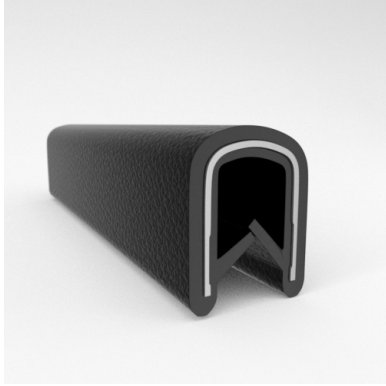

- **Part No. : 75001584**
- **Product Category : QuickEdge® Trim**
- **Product Family : Seals**
- Ship from Location : Spring Lake, MI
- Standard Pack Quantity : 1 x 200' roll
- Standard Carton Size : 17 x 16 x 9
- Made to Order/Stock : In Stock
- Profile/Section : T5
- Material Type : PVC with aluminum core
- Edge Trim Material : PVC
- Color : Black
- Length : 200'
- Width : 0.390"
- Leg Height : 0.520"
- Flange Grip Range : 0.032" to 0.125"
- QuickEdge® Trim: Core Material : Aluminum
- QuickEdge® Trim: Texture : Softone
- Same Profile As : 75000315, 75000316, 75000317, 75000319, 75000320, 75000321, 75000322, 75000323, 75000325, 72000326, 75000327, 75001007, 75001584