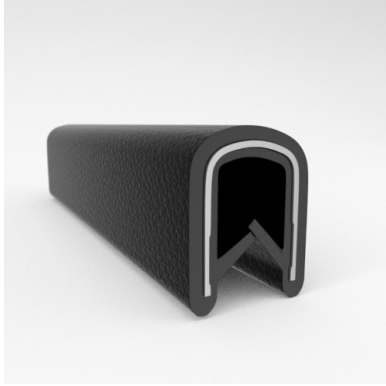

- **Part No. : 75000317**
- **Product Category : QuickEdge® Trim**
- **Product Family : Seals**
- Ship from Location : Spring Lake, MI
- Standard Pack Quantity : 1 x 100' roll
- Standard Carton Size : 11.75 x 4.5 x 11.75
- Made to Order/Stock : In Stock
- Profile/Section : T5
- Material Type : PVC with steel core
- Edge Trim Material : PVC
- Color : Black
- Length : 100'
- Width : 0.390"
- Leg Height : 0.520"
- Flange Grip Range : 0.032" to 0.125"
- QuickEdge® Trim: Core Material : Steel
- QuickEdge® Trim: Texture : Softone
- Same Profile As : 75000315, 75000316, 75000317, 75000319, 75000320, 75000321, 75000322, 75000323, 75000325, 72000326, 75000327, 75001007, 75001584