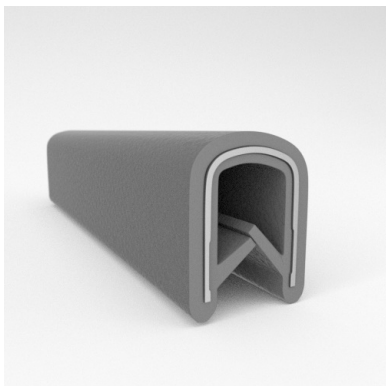

- **Part No. : 75000321**
- **Product Category : QuickEdge® Trim**
- **Product Family : Seals**
- Ship from Location : Spring Lake, MI
- Standard Pack Quantity : 1 x 100' roll
- Standard Carton Size : 11.75 x 4.5 x 11.75
- Made to Order/Stock : In Stock
- Profile/Section : T5
- Material Type : PVC with steel core
- Edge Trim Material : PVC
- Color : Gray
- Length : 100'
- Width : 0.390"
- Leg Height : 0.520"
- Flange Grip Range : 0.032" to 0.125"
- QuickEdge® Trim: Core Material : Steel
- QuickEdge® Trim: Texture : Softone
- Same Profile As : 75000315, 75000316, 75000317, 75000319, 75000320, 75000321, 75000322, 75000323, 75000325, 72000326, 75000327, 75001007, 75001584