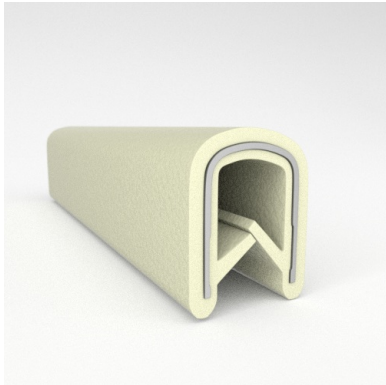

- **Part No. : 75000323**
- **Product Category : QuickEdge® Trim**
- **Product Family : Seals**
- Ship from Location : Spring Lake, MI
- Standard Pack Quantity : 1 x 100' roll
- Standard Carton Size : 11.75 x 4.5 x 11.75
- Made to Order/Stock : Part to be discontinued
- Profile/Section : T5
- Material Type : PVC with steel core
- Edge Trim Material : PVC
- Color : Off-White
- Length : 100'
- Width : 0.390"
- Leg Height : 0.520"
- Flange Grip Range : 0.032" to 0.125"
- QuickEdge® Trim: Core Material : Steel
- QuickEdge® Trim: Texture : Softone
- Same Profile As : 75000315, 75000316, 75000317, 75000319, 75000320, 75000321, 75000322, 75000323, 75000325, 72000326, 75000327, 75001007, 75001584