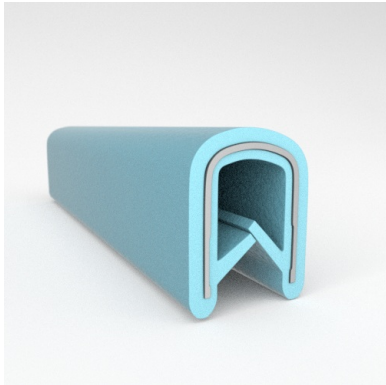

CATALOG PARTS

QUICKEDGE® TRIM

EASY INSTALL, SUPERIOR GRIP STRENGTH DECORATIVE & PROTECTIVE TRIM

Cooper Standard Industrial and Specialty Group (ISG)'s patented QuickEdge® Trims can be used virtually anywhere a quality decorative or protective edge is needed, simply push the trim down on any exposed edge and it snaps into place with the industry's strongest and most resilient gripping power. QuickEdge® Trim is produced using an embossed vinyl and is available in several decorative finishes and textures, as well as a variety of standard and custom colors.

Scan the QR Code to Contact Us

- **Part No. : 75000320**
- **Product Category : QuickEdge® Trim**
- **Product Family : Seals**
- Ship from Location : Spring Lake, MI
- Standard Pack Quantity : 1 x 100' roll
- Standard Carton Size : 11.75 x 4.5 x 11.75
- Made to Order/Stock : Part to be discontinued
- Profile/Section : T5
- Material Type : PVC with steel core
- Edge Trim Material : PVC
- Color : Aqua
- Length : 100'
- Width : 0.390"
- Leg Height : 0.520"
- Flange Grip Range : 0.032" to 0.125"
- QuickEdge® Trim: Core Material : Steel
- QuickEdge® Trim: Texture : Softone
- Same Profile As : 75000315, 75000316, 75000317, 75000319, 75000320, 75000321, 75000322, 75000323, 75000325, 72000326, 75000327, 75001007, 75001584

- **Part No. : 75000315**
- **Product Category : QuickEdge® Trim**
- **Product Family : Seals**
- Ship from Location : Spring Lake, MI
- Standard Pack Quantity : 2 x 200' rolls
- Standard Carton Size : 17 x 16 x 9
- Made to Order/Stock : In Stock
- Profile/Section : T5
- Material Type : PVC with steel core
- Edge Trim Material : PVC
- Color : Black
- Length : 200'
- Width : 0.390"
- Leg Height : 0.520"
- Flange Grip Range : 0.032" to 0.125"
- QuickEdge® Trim: Core Material : Steel
- QuickEdge® Trim: Texture : Weave
- Same Profile As : 75000315, 75000316, 75000317, 75000319, 75000320, 75000321, 75000322, 75000323, 75000325, 72000326, 75000327, 75001007, 75001584