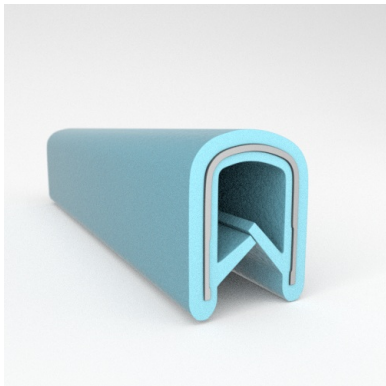

- **Part No. : 75000320**
- **Product Category : QuickEdge® Trim**
- **Product Family : Seals**
- Ship from Location : Spring Lake, MI
- Standard Pack Quantity : 1 x 100' roll
- Standard Carton Size : 11.75 x 4.5 x 11.75
- Made to Order/Stock : Part to be discontinued
- Profile/Section : T5
- Material Type : PVC with steel core
- Edge Trim Material : PVC
- Color : Aqua
- Length : 100'
- Width : 0.390"
- Leg Height : 0.520"
- Flange Grip Range : 0.032" to 0.125"
- QuickEdge® Trim: Core Material : Steel
- QuickEdge® Trim: Texture : Softone
- Same Profile As : 75000315, 75000316, 75000317, 75000319, 75000320, 75000321, 75000322, 75000323, 75000325, 72000326, 75000327, 75001007, 75001584