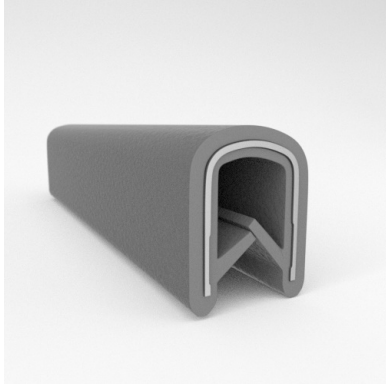

CATALOG PARTS

QUICKEDGE® TRIM

EASY INSTALL, SUPERIOR GRIP STRENGTH DECORATIVE & PROTECTIVE TRIM

Cooper Standard Industrial and Specialty Group (ISG)'s patented QuickEdge® Trims can be used virtually anywhere a quality decorative or protective edge is needed, simply push the trim down on any exposed edge and it snaps into place with the industry's strongest and most resilient gripping power. QuickEdge® Trim is produced using an embossed vinyl and is available in several decorative finishes and textures, as well as a variety of standard and custom colors.

Scan the QR Code to Contact Us

- **Part No. : 75000321**
- **Product Category : QuickEdge® Trim**
- **Product Family : Seals**
- Ship from Location : Spring Lake, MI
- Standard Pack Quantity : 1 x 100' roll
- Standard Carton Size : 11.75 x 4.5 x 11.75
- Made to Order/Stock : In Stock
- Profile/Section : T5
- Material Type : PVC with steel core
- Edge Trim Material : PVC
- Color : Gray
- Length : 100'
- Width : 0.390"
- Leg Height : 0.520"
- Flange Grip Range : 0.032" to 0.125"
- QuickEdge® Trim: Core Material : Steel
- QuickEdge® Trim: Texture : Softone
- Same Profile As : 75000315, 75000316, 75000317, 75000319, 75000320, 75000321, 75000322, 75000323, 75000325, 72000326, 75000327, 75001007, 75001584

- **Part No. : 75000315**
- **Product Category : QuickEdge® Trim**
- **Product Family : Seals**
- Ship from Location : Spring Lake, MI
- Standard Pack Quantity : 2 x 200' rolls
- Standard Carton Size : 17 x 16 x 9
- Made to Order/Stock : In Stock
- Profile/Section : T5
- Material Type : PVC with steel core
- Edge Trim Material : PVC
- Color : Black
- Length : 200'
- Width : 0.390"
- Leg Height : 0.520"
- Flange Grip Range : 0.032" to 0.125"
- QuickEdge® Trim: Core Material : Steel
- QuickEdge® Trim: Texture : Weave
- Same Profile As : 75000315, 75000316, 75000317, 75000319, 75000320, 75000321, 75000322, 75000323, 75000325, 72000326, 75000327, 75001007, 75001584