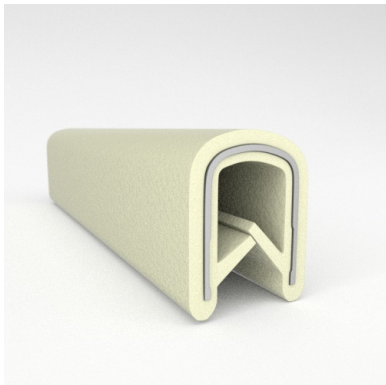

- **Part No. : 75000323**
- **Product Category : QuickEdge® Trim**
- **Product Family : Seals**
- Ship from Location : Spring Lake, MI
- Standard Pack Quantity : 1 x 100' roll
- Standard Carton Size : 11.75 x 4.5 x 11.75
- Made to Order/Stock : Part to be discontinued
- Profile/Section : T5
- Material Type : PVC with steel core
- Edge Trim Material : PVC
- Color : Off-White
- Length : 100'
- Width : 0.390"
- Leg Height : 0.520"
- Flange Grip Range : 0.032" to 0.125"
- QuickEdge® Trim: Core Material : Steel
- QuickEdge® Trim: Texture : Softone
- Same Profile As : 75000315, 75000316, 75000317, 75000319, 75000320, 75000321, 75000322, 75000323, 75000325, 72000326, 75000327, 75001007, 75001584