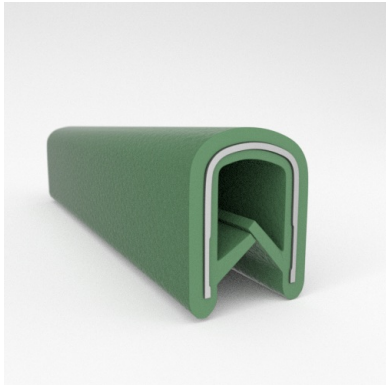

- **Part No. : 75000319**
- **Product Category : QuickEdge® Trim**
- **Product Family : Seals**
- Ship from Location : Spring Lake, MI
- Standard Pack Quantity : 1 x 100' roll
- Standard Carton Size : 11.75 x 4.5 x 11.75
- Made to Order/Stock : Part to be discontinued
- Profile/Section : T5
- Material Type : PVC with steel core
- Edge Trim Material : PVC
- Color : Green
- Length : 100'
- Width : 0.390"
- Leg Height : 0.520"
- Flange Grip Range : 0.032" to 0.125"
- QuickEdge® Trim: Core Material : Steel
- QuickEdge® Trim: Texture : Softone
- Same Profile As : 75000315, 75000316, 75000317, 75000319, 75000320, 75000321, 75000322, 75000323, 75000325, 72000326, 75000327, 75001007, 75001584