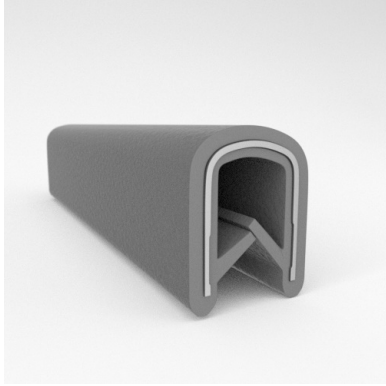

- **Part No. : 75000321**
- **Product Category : QuickEdge® Trim**
- **Product Family : Seals**
- Ship from Location : Spring Lake, MI
- Standard Pack Quantity : 1 x 100' roll
- Standard Carton Size : 11.75 x 4.5 x 11.75
- Made to Order/Stock : In Stock
- Profile/Section : T5
- Material Type : PVC with steel core
- Edge Trim Material : PVC
- Color : Gray
- Length : 100'
- Width : 0.390"
- Leg Height : 0.520"
- Flange Grip Range : 0.032" to 0.125"
- QuickEdge® Trim: Core Material : Steel
- QuickEdge® Trim: Texture : Softone
- Same Profile As : 75000315, 75000316, 75000317, 75000319, 75000320, 75000321, 75000322, 75000323, 75000325, 72000326, 75000327, 75001007, 75001584