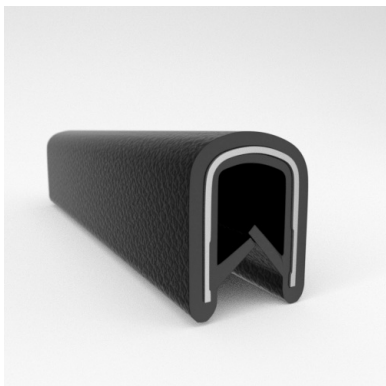

#### MATERIALS & STYLES

- Metal Core
- Aluminum Core
- Safety Trim (Orange and Yellow Safety Colors)

Scan the QR Code to Contact Us

- **Part No. : 75000322**
- **Product Category : QuickEdge® Trim**
- **Product Family : Seals**
- Ship from Location : Spring Lake, MI
- Standard Pack Quantity : 1 x 100' roll
- Standard Carton Size : 11.75 x 4.5 x 11.75
- Made to Order/Stock : Part to be discontinued
- Profile/Section : T5
- Material Type : PVC with steel core
- Edge Trim Material : PVC
- Color : Fawn
- Length : 100'
- Width : 0.390"
- Leg Height : 0.520"
- Flange Grip Range : 0.032" to 0.125"
- QuickEdge® Trim: Core Material : Steel
- QuickEdge® Trim: Texture : Softone
- Same Profile As : 75000315, 75000316, 75000317, 75000319, 75000320, 75000321, 75000322, 75000323, 75000325, 72000326, 75000327, 75001007, 75001584

- **Part No. : 75000315**
- **Product Category : QuickEdge® Trim**
- **Product Family : Seals**
- Ship from Location : Spring Lake, MI
- Standard Pack Quantity : 2 x 200' rolls
- Standard Carton Size : 17 x 16 x 9
- Made to Order/Stock : In Stock
- Profile/Section : T5
- Material Type : PVC with steel core
- Edge Trim Material : PVC
- Color : Black
- Length : 200'
- Width : 0.390"
- Leg Height : 0.520"
- Flange Grip Range : 0.032" to 0.125"
- QuickEdge® Trim: Core Material : Steel
- QuickEdge® Trim: Texture : Weave
- Same Profile As : 75000315, 75000316, 75000317, 75000319, 75000320, 75000321, 75000322, 75000323, 75000325, 72000326, 75000327, 75001007, 75001584