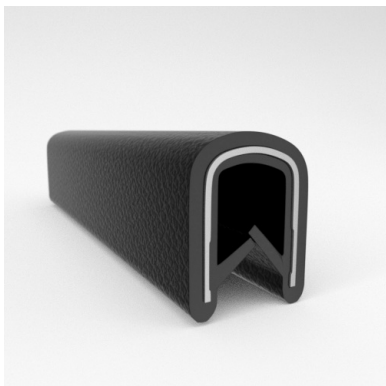

#### MATERIALS & STYLES

- Metal Core
- Aluminum Core
- Safety Trim (Orange and Yellow Safety Colors)

Scan the QR Code to Contact Us

- **Part No. : 75000323**
- **Product Category : QuickEdge® Trim**
- **Product Family : Seals**
- Ship from Location : Spring Lake, MI
- Standard Pack Quantity : 1 x 100' roll
- Standard Carton Size : 11.75 x 4.5 x 11.75
- Made to Order/Stock : Part to be discontinued
- Profile/Section : T5
- Material Type : PVC with steel core
- Edge Trim Material : PVC
- Color : Off-White
- Length : 100'
- Width : 0.390"
- Leg Height : 0.520"
- Flange Grip Range : 0.032" to 0.125"
- QuickEdge® Trim: Core Material : Steel
- QuickEdge® Trim: Texture : Softone
- Same Profile As : 75000315, 75000316, 75000317, 75000319, 75000320, 75000321, 75000322, 75000323, 75000325, 72000326, 75000327, 75001007, 75001584

- **Part No. : 75000315**
- **Product Category : QuickEdge® Trim**
- **Product Family : Seals**
- Ship from Location : Spring Lake, MI
- Standard Pack Quantity : 2 x 200' rolls
- Standard Carton Size : 17 x 16 x 9
- Made to Order/Stock : In Stock
- Profile/Section : T5
- Material Type : PVC with steel core
- Edge Trim Material : PVC
- Color : Black
- Length : 200'
- Width : 0.390"
- Leg Height : 0.520"
- Flange Grip Range : 0.032" to 0.125"
- QuickEdge® Trim: Core Material : Steel
- QuickEdge® Trim: Texture : Weave
- Same Profile As : 75000315, 75000316, 75000317, 75000319, 75000320, 75000321, 75000322, 75000323, 75000325, 72000326, 75000327, 75001007, 75001584