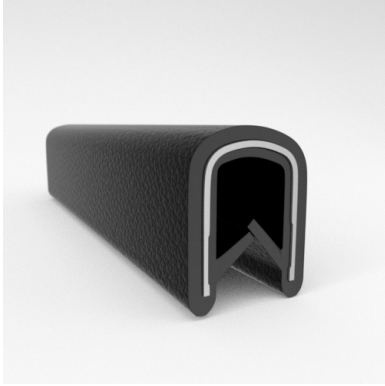

- **Part No. : 75001584**
- **Product Category : QuickEdge® Trim**
- **Product Family : Seals**
- Ship from Location : Spring Lake, MI
- Standard Pack Quantity : 1 x 200' roll
- Standard Carton Size : 17 x 16 x 9
- Made to Order/Stock : In Stock
- Profile/Section : T5
- Material Type : PVC with aluminum core
- Edge Trim Material : PVC
- Color : Black
- Length : 200'
- Width : 0.390"
- Leg Height : 0.520"
- Flange Grip Range : 0.032" to 0.125"
- QuickEdge® Trim: Core Material : Aluminum
- QuickEdge® Trim: Texture : Softone
- Same Profile As : 75000315, 75000316, 75000317, 75000319, 75000320, 75000321, 75000322, 75000323, 75000325, 72000326, 75000327, 75001007, 75001584