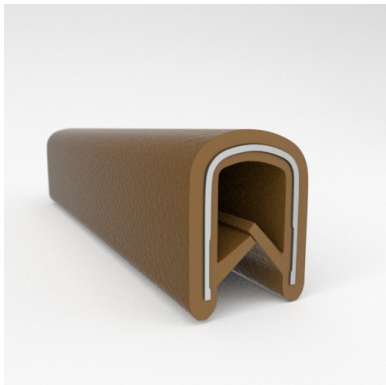

- **Part No. : 75000327**
- **Product Category : QuickEdge® Trim**
- **Product Family : Seals**
- Ship from Location : Spring Lake, MI
- Standard Pack Quantity : 1 x 100' roll
- Standard Carton Size : 11.75 x 4.5 x 11.75
- Made to Order/Stock : Part to be discontinued
- Profile/Section : T5
- Material Type : PVC with steel core
- Edge Trim Material : PVC
- Color : Brown
- Length : 100'
- Width : 0.390"
- Leg Height : 0.520"
- Flange Grip Range : 0.032" to 0.125"
- QuickEdge® Trim: Core Material : Steel
- QuickEdge® Trim: Texture : Softone
- Same Profile As : 75000315, 75000316, 75000317, 75000319, 75000320, 75000321, 75000322, 75000323, 75000325, 72000326, 75000327, 75001007, 75001584