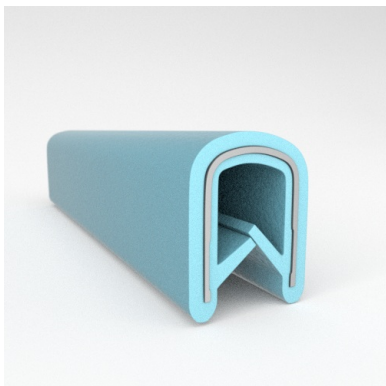

- **Part No. : 75000320**
- **Product Category : QuickEdge® Trim**
- **Product Family : Seals**
- Ship from Location : Spring Lake, MI
- Standard Pack Quantity : 1 x 100' roll
- Standard Carton Size : 11.75 x 4.5 x 11.75
- Made to Order/Stock : Part to be discontinued
- Profile/Section : T5
- Material Type : PVC with steel core
- Edge Trim Material : PVC
- Color : Aqua
- Length : 100'
- Width : 0.390"
- Leg Height : 0.520"
- Flange Grip Range : 0.032" to 0.125"
- QuickEdge® Trim: Core Material : Steel
- QuickEdge® Trim: Texture : Softone
- Same Profile As : 75000315, 75000316, 75000317, 75000319, 75000320, 75000321, 75000322, 75000323, 75000325, 72000326, 75000327, 75001007, 75001584