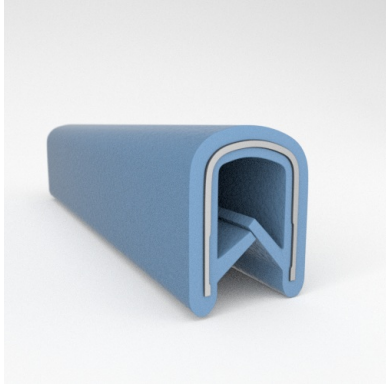

- **Part No. : 75000326**
- **Product Category : QuickEdge® Trim**
- **Product Family : Seals**
- Ship from Location : Spring Lake, MI
- Standard Pack Quantity : 1 x 100' roll
- Standard Carton Size : 11.75 x 4.5 x 11.75
- Made to Order/Stock : Part to be discontinued
- Profile/Section : T5
- Material Type : PVC with steel core
- Edge Trim Material : PVC
- Color : Blue
- Length : 100'
- Width : 0.390"
- Leg Height : 0.520"
- Flange Grip Range : 0.032" to 0.125"
- QuickEdge® Trim: Core Material : Steel
- QuickEdge® Trim: Texture : Softone
- Same Profile As : 75000315, 75000316, 75000317, 75000319, 75000320, 75000321, 75000322, 75000323, 75000325, 72000326, 75000327, 75001007, 75001584