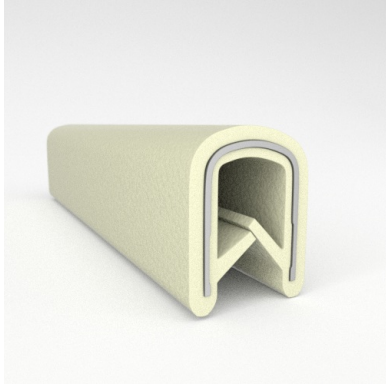

#### MATERIALS & STYLES

- Metal Core
- Aluminum Core
- Safety Trim (Orange and Yellow Safety Colors)

Scan the QR Code to Contact Us

- **Part No. : 75000323**
- **Product Category : QuickEdge® Trim**
- **Product Family : Seals**
- Ship from Location : Spring Lake, MI
- Standard Pack Quantity : 1 x 100' roll
- Standard Carton Size : 11.75 x 4.5 x 11.75
- Made to Order/Stock : Part to be discontinued
- Profile/Section : T5
- Material Type : PVC with steel core
- Edge Trim Material : PVC
- Color : Off-White
- Length : 100'
- Width : 0.390"
- Leg Height : 0.520"
- Flange Grip Range : 0.032" to 0.125"
- QuickEdge® Trim: Core Material : Steel
- QuickEdge® Trim: Texture : Softone
- Same Profile As : 75000315, 75000316, 75000317, 75000319, 75000320, 75000321, 75000322, 75000323, 75000325, 72000326, 75000327, 75001007, 75001584

- **Part No. : 75000315**
- **Product Category : QuickEdge® Trim**
- **Product Family : Seals**
- Ship from Location : Spring Lake, MI
- Standard Pack Quantity : 2 x 200' rolls
- Standard Carton Size : 17 x 16 x 9
- Made to Order/Stock : In Stock
- Profile/Section : T5
- Material Type : PVC with steel core
- Edge Trim Material : PVC
- Color : Black
- Length : 200'
- Width : 0.390"
- Leg Height : 0.520"
- Flange Grip Range : 0.032" to 0.125"
- QuickEdge® Trim: Core Material : Steel
- QuickEdge® Trim: Texture : Weave
- Same Profile As : 75000315, 75000316, 75000317, 75000319, 75000320, 75000321, 75000322, 75000323, 75000325, 72000326, 75000327, 75001007, 75001584