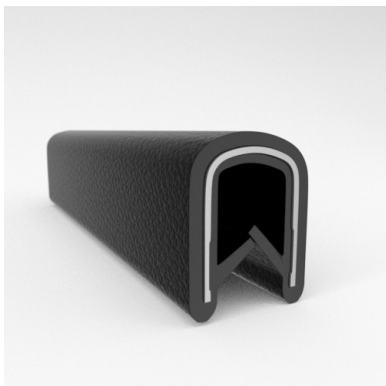

- **Part No. : 75001007**
- **Product Category : QuickEdge® Trim**
- **Product Family : Seals**
- Ship from Location : Spring Lake, MI
- Standard Pack Quantity : 1 x 100' roll
- Standard Carton Size : 11.75 x 4.5 x 11.75
- Made to Order/Stock : Part to be discontinued
- Profile/Section : T5
- Material Type : PVC with steel core
- Edge Trim Material : PVC
- Color : White
- Length : 100'
- Width : 0.390"
- Leg Height : 0.520"
- Flange Grip Range : 0.032" to 0.125"
- QuickEdge® Trim: Core Material : Steel
- QuickEdge® Trim: Texture : Softone
- Same Profile As : 75000315, 75000316, 75000317, 75000319, 75000320, 75000321, 75000322, 75000323, 75000325, 72000326, 75000327, 75001007, 75001584