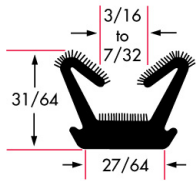

- Eliminates Rattles
- Tight, Long-Lasting Fit to Cushion Glass
- Protects Against Corrosion, Moisture, Dust and Drafts
- Resists Fading

Scan the QR Code to Contact Us

- **Part No. : 75000483**
- **Product Category : Window Channel/Weatherstrip**
- **Product Family : Seals**
- Ship from Location : Spring Lake, MI
- Standard Pack Quantity : 25 pcs
- Standard Carton Size : 100.25 x 5.0 x 5.0
- Made to Order/Stock : In Stock
- Profile/Section : AS-1307
- Material Type : All Rubber
- Color : Black
- Length : 8'
- Width : 0.422"
- Window Channel/Weatherstrip: Height : 0.484"
- Window Channel/Weatherstrip: Beaded or Unbeaded : Unbeaded
- Glass Range : 0.1875" to 0.21875"
- Window Channel/Weatherstrip: Flexible or Rigid : Flexible
- Window Channel/Weatherstrip: Window Facing Material : Flock