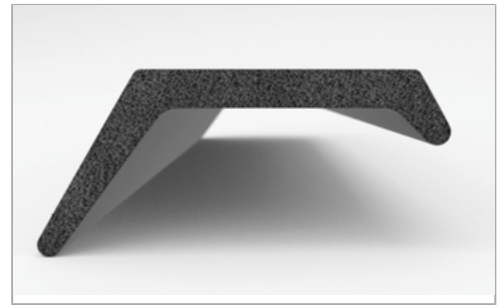

CATALOG PARTS

MARINE PRODUCTS

SEALS FOR LONG-TERM PROTECTION AND DURABILITY

Cooper Standard Industrial and Specialty Group (ISG) offers hundreds of marine products that provide safety and security in, out of and around the water. Rely on our products to stand up to harsh weather conditions, corrosion, excessive wear and rough waters (both salt and fresh) while providing long-term protection. Cooper Standard ISG's marine products are also used to protect items such as canoes, racing sculls and jet skis while in transit.

MARKETS SERVED

- Marine
- Manufacturing
- Transportation

AVAILABLE PRODUCTS

- Dock Bumpers
- Heavy Duty Flanged Horizontal Dock Bumpers
- Single Cushion Dock Bumpers
- Trailer Cradle Pads
- Heavy Duty Double Cushion Dock Bumpers
- Small Horizontal Dock Bumpers
- Mooring Snubbers
- Stainless Steel Sliding Window Channels
- Push-on Trim Seals
- Edge Trims
- SealStrip® Rubber Tape

Scan the QR Code to Contact Us

CATALOG PARTS

GARAGE DOOR WEATHERSTRIPS

EFFECTIVE, TROUBLE-FREE WEATHERSTRIPPING AND THRESHOLDS

The original weatherstrip for the bottom of wood and steel overhead garage doors, Cooper Standard Industrial and Specialty Group (ISG)'s StanStrip® is used on tens of thousands of overhead garage doors throughout North America. Our sponge unicell and dense EPDM rubber materials provide a shock-absorbing seal that keeps out weather, pests and dirt while cushioning the impact of a closing garage door. To ensure a complete garage door seal, our Garage Door Thresholds also keep the elements out and keep garage interiors cleaner.