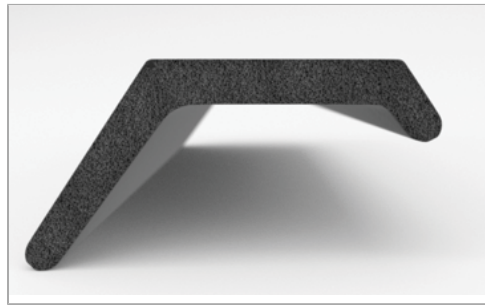

CATALOG PARTS

MARINE PRODUCTS

SEALS FOR LONG-TERM PROTECTION AND DURABILITY

Cooper Standard Industrial and Specialty Group (ISG) offers hundreds of marine products that provide safety and security in, out of and around the water. Rely on our products to stand up to harsh weather conditions, corrosion, excessive wear and rough waters (both salt and fresh) while providing long-term protection. Cooper Standard ISG's marine products are also used to protect items such as canoes, racing sculls and jet skis while in transit.

MARKETS SERVED

- Marine
- Manufacturing
- Transportation

AVAILABLE PRODUCTS

- Dock Bumpers
- Heavy Duty Flanged Horizontal Dock Bumpers
- Single Cushion Dock Bumpers
- Trailer Cradle Pads
- Heavy Duty Double Cushion Dock Bumpers
- Small Horizontal Dock Bumpers
- Mooring Snubbers
- Stainless Steel Sliding Window Channels
- Push-on Trim Seals
- Edge Trims
- SealStrip® Rubber Tape

Scan the QR Code to Contact Us

CATALOG PARTS

GARAGE DOOR WEATHERSTRIPS

EFFECTIVE, TROUBLE-FREE WEATHERSTRIPPING AND THRESHOLDS

The original weatherstrip for the bottom of wood and steel overhead garage doors, Cooper Standard Industrial and Specialty Group (ISG)'s StanStrip® is used on tens of thousands of overhead garage doors throughout North America. Our sponge unicell and dense EPDM rubber materials provide a shock-absorbing seal that keeps out weather, pests and dirt while cushioning the impact of a closing garage door. To ensure a complete garage door seal, our Garage Door Thresholds also keep the elements out and keep garage interiors cleaner.