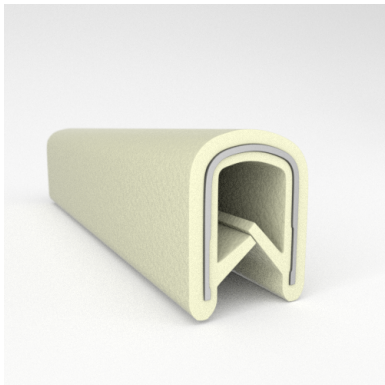

- **Part No. : 75000323**
- **Product Category : QuickEdge@ Trim**
- **Product Family : Seals**
- Ship from Location : Spring Lake, MI
- Standard Pack Quantity : 1 x 100' roll
- Standard Carton Size : 11.75 x 4.5 x 11.75
- Made to Order/Stock : Obsolete
- Profile/Section : T5
- Material Type : PVC with steel core
- Edge Trim Material : PVC
- Color : Off-White
- Length : 100'
- Width : 0.390"
- Leg Height : 0.520"
- Flange Grip Range : 0.032" to 0.125"
- QuickEdge@ Trim: Core Material : Steel
- QuickEdge@ Trim: Texture : Softone
- Same Profile As : 75000315, 75000316, 75000317, 75000319, 75000320, 75000321, 75000322, 75000323, 75000325, 72000326, 75000327, 75001007, 75001584