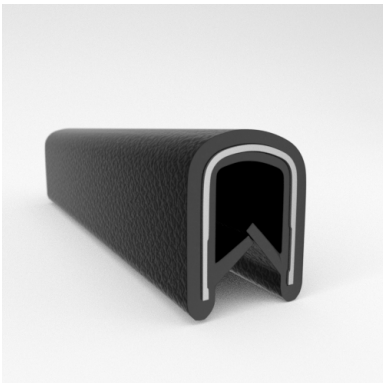

#### MATERIALS & STYLES

- Metal Core
- Aluminum Core
- Safety Trim (Orange and Yellow Safety Colors)

Scan the QR Code to Contact Us

- **Part No. : 75001007**
- **Product Category : QuickEdge@ Trim**
- **Product Family : Seals**
- Ship from Location : Spring Lake, MI
- Standard Pack Quantity : 1 x 100' roll
- Standard Carton Size : 11.75 x 4.5 x 11.75
- Made to Order/Stock : Obsolete
- Profile/Section : T5
- Material Type : PVC with steel core
- Edge Trim Material : PVC
- Color : White
- Length : 100'
- Width : 0.390"
- Leg Height : 0.520"
- Flange Grip Range : 0.032" to 0.125"
- QuickEdge@ Trim: Core Material : Steel
- QuickEdge@ Trim: Texture : Softone
- Same Profile As : 75000315, 75000316, 75000317, 75000319, 75000320, 75000321, 75000322, 75000323, 75000325, 72000326, 75000327, 75001007, 75001584

- **Part No. : 75000315**
- **Product Category : QuickEdge@ Trim**
- **Product Family : Seals**
- Ship from Location : Spring Lake, MI
- Standard Pack Quantity : 1 x 200' rolls
- Standard Carton Size : 17 x 16 x 9
- Made to Order/Stock : MADE TO STOCK
- Profile/Section : T5
- Material Type : PVC with steel core
- Edge Trim Material : PVC
- Color : Black
- Length : 200'
- Width : 0.390"
- Leg Height : 0.520"
- Flange Grip Range : 0.032" to 0.125"
- QuickEdge@ Trim: Core Material : Steel
- QuickEdge@ Trim: Texture : Weave
- Same Profile As : 75000315, 75000316, 75000317, 75000319, 75000320, 75000321, 75000322, 75000323, 75000325, 72000326, 75000327, 75001007, 75001584