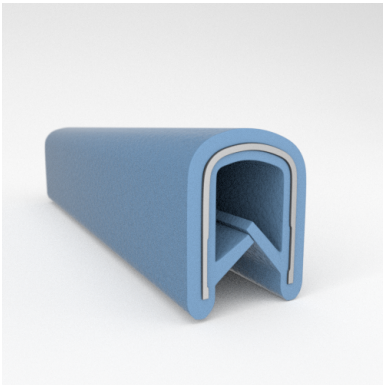

- **Part No. : 75000326**
- **Product Category : QuickEdge® Trim**
- **Product Family : Seals**
- Ship from Location : Spring Lake, MI
- Standard Pack Quantity : 1 x 100' roll
- Standard Carton Size : 11.75 x 4.5 x 11.75
- Made to Order/Stock : Obsolete
- Profile/Section : T5
- Material Type : PVC with steel core
- Edge Trim Material : PVC
- Color : Blue
- Length : 100'
- Width : 0.390"
- Leg Height : 0.520"
- Flange Grip Range : 0.032" to 0.125"
- QuickEdge® Trim: Core Material : Steel
- QuickEdge® Trim: Texture : Softone
- Same Profile As : 75000315, 75000316, 75000317, 75000319, 75000320, 75000321, 75000322, 75000323, 75000325, 72000326, 75000327, 75001007, 75001584