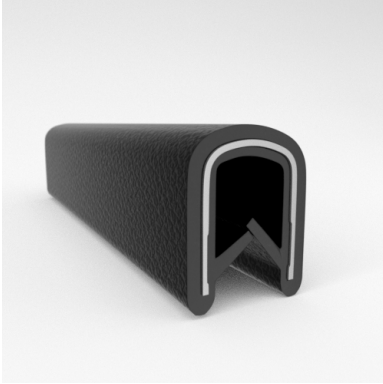

#### MATERIALS & STYLES

- Metal Core
- Aluminum Core
- Safety Trim (Orange and Yellow Safety Colors)

Scan the QR Code to Contact Us

- **Part No. : 75001007**
- **Product Category : QuickEdge@ Trim**
- **Product Family : Seals**
- Ship from Location : Spring Lake, MI
- Standard Pack Quantity : 1 x 100' roll
- Standard Carton Size : 11.75 x 4.5 x 11.75
- Made to Order/Stock : Obsolete
- Profile/Section : T5
- Material Type : PVC with steel core
- Edge Trim Material : PVC
- Color : White
- Length : 100'
- Width : 0.390"
- Leg Height : 0.520"
- Flange Grip Range : 0.032" to 0.125"
- QuickEdge@ Trim: Core Material : Steel
- QuickEdge@ Trim: Texture : Softone
- Same Profile As : 75000315, 75000316, 75000317, 75000319, 75000320, 75000321, 75000322, 75000323, 75000325, 72000326, 75000327, 75001007, 75001584

- **Part No. : 75000315**
- **Product Category : QuickEdge@ Trim**
- **Product Family : Seals**
- Ship from Location : Spring Lake, MI
- Standard Pack Quantity : 1 x 200' rolls
- Standard Carton Size : 17 x 16 x 9
- Made to Order/Stock : MADE TO STOCK
- Profile/Section : T5
- Material Type : PVC with steel core
- Edge Trim Material : PVC
- Color : Black
- Length : 200'
- Width : 0.390"
- Leg Height : 0.520"
- Flange Grip Range : 0.032" to 0.125"
- QuickEdge@ Trim: Core Material : Steel
- QuickEdge@ Trim: Texture : Weave
- Same Profile As : 75000315, 75000316, 75000317, 75000319, 75000320, 75000321, 75000322, 75000323, 75000325, 72000326, 75000327, 75001007, 75001584