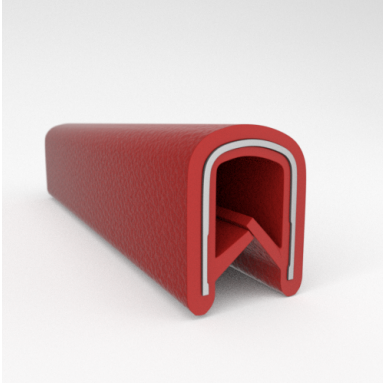

- **Part No. : 75000325**
- **Product Category : QuickEdge® Trim**
- **Product Family : Seals**
- Ship from Location : Spring Lake, MI
- Standard Pack Quantity : 1 x 100' roll
- Standard Carton Size : 11.75 x 4.5 x 11.75
- Made to Order/Stock : Obsolete
- Profile/Section : T5
- Material Type : PVC with steel core
- Edge Trim Material : PVC
- Color : Red
- Length : 100'
- Width : 0.390"
- Leg Height : 0.520"
- Flange Grip Range : 0.032" to 0.125"
- QuickEdge® Trim: Core Material : Steel
- QuickEdge® Trim: Texture : Softone
- Same Profile As : 75000315, 75000316, 75000317, 75000319, 75000320, 75000321, 75000322, 75000323, 75000325, 72000326, 75000327, 75001007, 75001584