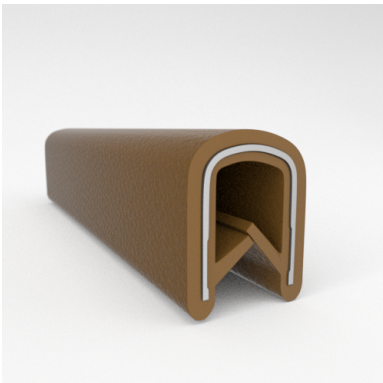

- **Part No. : 75000327**
- **Product Category : QuickEdge® Trim**
- **Product Family : Seals**
- Ship from Location : Spring Lake, MI
- Standard Pack Quantity : 1 x 100' roll
- Standard Carton Size : 11.75 x 4.5 x 11.75
- Made to Order/Stock : Obsolete
- Profile/Section : T5
- Material Type : PVC with steel core
- Edge Trim Material : PVC
- Color : Brown
- Length : 100'
- Width : 0.390"
- Leg Height : 0.520"
- Flange Grip Range : 0.032" to 0.125"
- QuickEdge® Trim: Core Material : Steel
- QuickEdge® Trim: Texture : Softone
- Same Profile As : 75000315, 75000316, 75000317, 75000319, 75000320, 75000321, 75000322, 75000323, 75000325, 72000326, 75000327, 75001007, 75001584