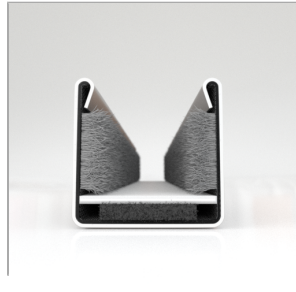

CATALOG PARTS

MARINE PRODUCTS

SEALS FOR LONG-TERM PROTECTION AND DURABILITY

Cooper Standard Industrial and Specialty Group (ISG) offers hundreds of marine products that provide safety and security in, out of and around the water. Rely on our products to stand up to harsh weather conditions, corrosion, excessive wear and rough waters (both salt and fresh) while providing long-term protection. Cooper Standard ISG's marine products are also used to protect items such as canoes, racing sculls and jet skis while in transit.

APPLICATIONS

- Docks
- Decks
- Boats
- Kayaks
- Jet Skis
- Canoes
- Trailers

ADDITIONAL BENEFITS

- Durable and Resilient in the Harshesht Weather
- Cushions and Protects Vessels, Docks and Decks
- Rust Resistant
- Seals and Protects any Edge or Flange
- Allows Mooring Lines to "Stretch"

MARKETS SERVED

- Marine
- Manufacturing
- Transportation

AVAILABLE PRODUCTS

- Dock Bumpers
- Heavy Duty Flanged Horizontal Dock Bumpers
- Single Cushion Dock Bumpers
- Trailer Cradle Pads
- Heavy Duty Double Cushion Dock Bumpers
- Small Horizontal Dock Bumpers
- Mooring Snubbers
- Stainless Steel Sliding Window Channels
- Push-on Trim Seals
- Edge Trims
- SealStrip® Rubber Tape

Scan the QR Code to Contact Us