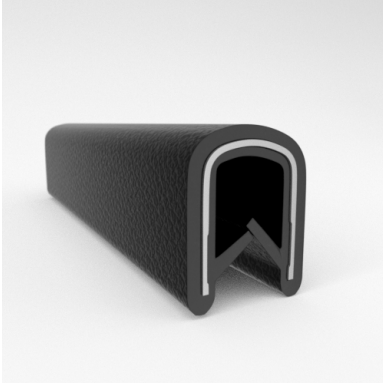

CATALOG PARTS

QUICKEDGE® TRIM

EASY INSTALL, SUPERIOR GRIP STRENGTH DECORATIVE & PROTECTIVE TRIM

Cooper Standard Industrial and Specialty Group (ISG)'s patented QuickEdge® Trims can be used virtually anywhere a quality decorative or protective edge is needed, simply push the trim down on any exposed edge and it snaps into place with the industry's strongest and most resilient gripping power. QuickEdge® Trim is produced using an embossed vinyl and is available in several decorative finishes and textures, as well as a variety of standard and custom colors.

Scan the QR Code to Contact Us

- **Part No. : 75001584**
- **Product Category : QuickEdge® Trim**
- **Product Family : Seals**
- Ship from Location : Spring Lake, MI
- Standard Pack Quantity : 1 x 200' roll
- Standard Carton Size : 17 x 16 x 9
- Made to Order/Stock : MADE TO STOCK
- Profile/Section : T5
- Material Type : PVC with aluminum core
- Edge Trim Material : PVC
- Color : Black
- Length : 200'
- Width : 0.390"
- Leg Height : 0.520"
- Flange Grip Range : 0.032" to 0.125"
- QuickEdge® Trim: Core Material : Aluminum
- QuickEdge® Trim: Texture : Softone
- Same Profile As : 75000315, 75000316, 75000317, 75000319, 75000320, 75000321, 75000322, 75000323, 75000325, 72000326, 75000327, 75001007, 75001584

- **Part No. : 75000315**
- **Product Category : QuickEdge® Trim**
- **Product Family : Seals**
- Ship from Location : Spring Lake, MI
- Standard Pack Quantity : 1 x 200' rolls
- Standard Carton Size : 17 x 16 x 9
- Made to Order/Stock : MADE TO STOCK
- Profile/Section : T5
- Material Type : PVC with steel core
- Edge Trim Material : PVC
- Color : Black
- Length : 200'
- Width : 0.390"
- Leg Height : 0.520"
- Flange Grip Range : 0.032" to 0.125"
- QuickEdge® Trim: Core Material : Steel
- QuickEdge® Trim: Texture : Weave
- Same Profile As : 75000315, 75000316, 75000317, 75000319, 75000320, 75000321, 75000322, 75000323, 75000325, 72000326, 75000327, 75001007, 75001584