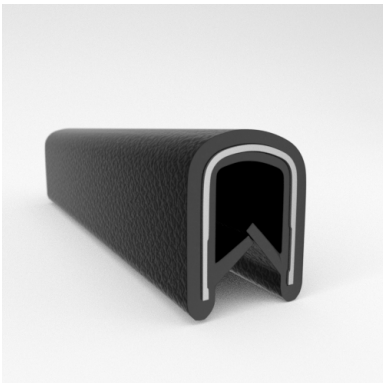

CATALOG PARTS

QUICKEDGE® TRIM

EASY INSTALL, SUPERIOR GRIP STRENGTH DECORATIVE & PROTECTIVE TRIM

Cooper Standard Industrial and Specialty Group (ISG)'s patented QuickEdge® Trims can be used virtually anywhere a quality decorative or protective edge is needed, simply push the trim down on any exposed edge and it snaps into place with the industry's strongest and most resilient gripping power. QuickEdge® Trim is produced using an embossed vinyl and is available in several decorative finishes and textures, as well as a variety of standard and custom colors.

Scan the QR Code to Contact Us

- **Part No. : 75001584**
- **Product Category : QuickEdge® Trim**
- **Product Family : Seals**
- Ship from Location : Spring Lake, MI
- Standard Pack Quantity : 1 x 200' roll
- Standard Carton Size : 17 x 16 x 9
- Made to Order/Stock : MADE TO STOCK
- Profile/Section : T5
- Material Type : PVC with aluminum core
- Edge Trim Material : PVC
- Color : Black
- Length : 200'
- Width : 0.390"
- Leg Height : 0.520"
- Flange Grip Range : 0.032" to 0.125"
- QuickEdge® Trim: Core Material : Aluminum
- QuickEdge® Trim: Texture : Softone
- Same Profile As : 75000315, 75000316, 75000317, 75000319, 75000320, 75000321, 75000322, 75000323, 75000325, 72000326, 75000327, 75001007, 75001584

- **Part No. : 75000315**
- **Product Category : QuickEdge® Trim**
- **Product Family : Seals**
- Ship from Location : Spring Lake, MI
- Standard Pack Quantity : 1 x 200' rolls
- Standard Carton Size : 17 x 16 x 9
- Made to Order/Stock : MADE TO STOCK
- Profile/Section : T5
- Material Type : PVC with steel core
- Edge Trim Material : PVC
- Color : Black
- Length : 200'
- Width : 0.390"
- Leg Height : 0.520"
- Flange Grip Range : 0.032" to 0.125"
- QuickEdge® Trim: Core Material : Steel
- QuickEdge® Trim: Texture : Weave
- Same Profile As : 75000315, 75000316, 75000317, 75000319, 75000320, 75000321, 75000322, 75000323, 75000325, 72000326, 75000327, 75001007, 75001584