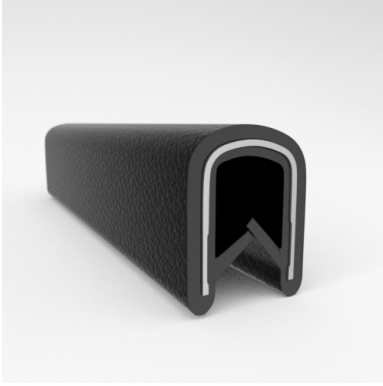

- **Part No. : 75001007**
- **Product Category : QuickEdge® Trim**
- **Product Family : Seals**
- Ship from Location : Spring Lake, MI
- Standard Pack Quantity : 1 x 100' roll
- Standard Carton Size : 11.75 x 4.5 x 11.75
- Made to Order/Stock : Obsolete
- Profile/Section : T5
- Material Type : PVC with steel core
- Edge Trim Material : PVC
- Color : White
- Length : 100'
- Width : 0.390"
- Leg Height : 0.520"
- Flange Grip Range : 0.032" to 0.125"
- QuickEdge® Trim: Core Material : Steel
- QuickEdge® Trim: Texture : Softone
- Same Profile As : 75000315, 75000316, 75000317, 75000319, 75000320, 75000321, 75000322, 75000323, 75000325, 72000326, 75000327, 75001007, 75001584