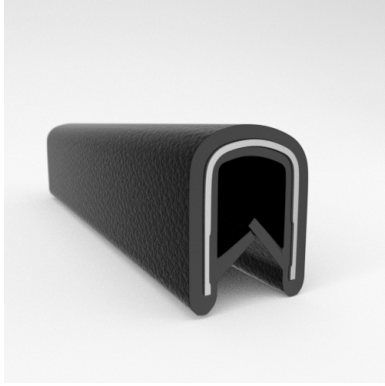

- **Part No. : 75001007**
- **Product Category : QuickEdge® Trim**
- **Product Family : Seals**
- Ship from Location : Spring Lake, MI
- Standard Pack Quantity : 1 x 100' roll
- Standard Carton Size : 11.75 x 4.5 x 11.75
- Made to Order/Stock : Obsolete
- Profile/Section : T5
- Material Type : PVC with steel core
- Edge Trim Material : PVC
- Color : White
- Length : 100'
- Width : 0.390"
- Leg Height : 0.520"
- Flange Grip Range : 0.032" to 0.125"
- QuickEdge® Trim: Core Material : Steel
- QuickEdge® Trim: Texture : Softone
- Same Profile As : 75000315, 75000316, 75000317, 75000319, 75000320, 75000321, 75000322, 75000323, 75000325, 72000326, 75000327, 75001007, 75001584