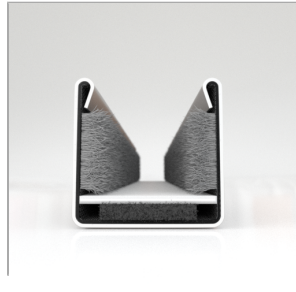

CATALOG PARTS

MARINE PRODUCTS

SEALS FOR LONG-TERM PROTECTION AND DURABILITY

Cooper Standard Industrial and Specialty Group (ISG) offers hundreds of marine products that provide safety and security in, out of and around the water. Rely on our products to stand up to harsh weather conditions, corrosion, excessive wear and rough waters (both salt and fresh) while providing long-term protection. Cooper Standard ISG's marine products are also used to protect items such as canoes, racing sculls and jet skis while in transit.

Scan the QR Code to Contact Us

CATALOG PARTS

GARAGE DOOR WEATHERSTRIPS

EFFECTIVE, TROUBLE-FREE WEATHERSTRIPPING AND THRESHOLDS

The original weatherstrip for the bottom of wood and steel overhead garage doors, Cooper Standard Industrial and Specialty Group (ISG)'s StanStrip® is used on tens of thousands of overhead garage doors throughout North America. Our sponge unicell and dense EPDM rubber materials provide a shock-absorbing seal that keeps out weather, pests and dirt while cushioning the impact of a closing garage door. To ensure a complete garage door seal, our Garage Door Thresholds also keep the elements out and keep garage interiors cleaner.