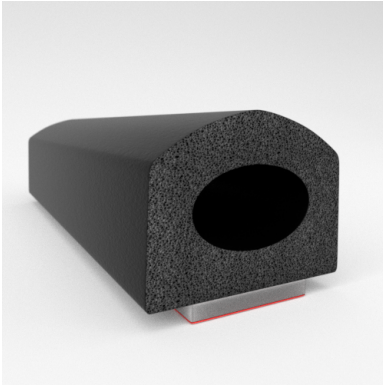

- **Part No. : 75002083**
- **Product Category : General Purpose Rubber Seals**
- **Product Family : Seals**
- Ship from Location : Spring Lake, MI
- Standard Pack Quantity : 1 x 200' roll
- Made to Order/Stock : Made to Order
- Material Type : EPDM Sponge
- Color : Black
- Length : 200'
- Width : 0.6200"
- General Purpose Rubber Seals: Garage Door Lip Length : 0.4720"