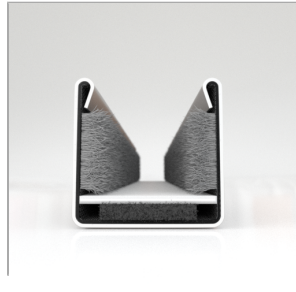

CATALOG PARTS

MARINE PRODUCTS

SEALS FOR LONG-TERM PROTECTION AND DURABILITY

Cooper Standard Industrial and Specialty Group (ISG) offers hundreds of marine products that provide safety and security in, out of and around the water. Rely on our products to stand up to harsh weather conditions, corrosion, excessive wear and rough waters (both salt and fresh) while providing long-term protection. Cooper Standard ISG's marine products are also used to protect items such as canoes, racing sculls and jet skis while in transit.

APPLICATIONS

- Docks
- Decks
- Boats
- Kayaks
- Jet Skis
- Canoes
- Trailers

ADDITIONAL BENEFITS

- Durable and Resilient in the Harshest Weather
- Cushions and Protects Vessels, Docks and Decks
- Rust Resistant
- Seals and Protects any Edge or Flange
- Allows Mooring Lines to “Stretch”

MARKETS SERVED

- Marine
- Manufacturing
- Transportation

AVAILABLE PRODUCTS

- Dock Bumpers
- Heavy Duty Flanged Horizontal Dock Bumpers
- Single Cushion Dock Bumpers
- Trailer Cradle Pads
- Heavy Duty Double Cushion Dock Bumpers
- Small Horizontal Dock Bumpers
- Mooring Snubbers
- Stainless Steel Sliding Window Channels
- Push-on Trim Seals
- Edge Trims
- SealStrip® Rubber Tape

Scan the QR Code to Contact Us