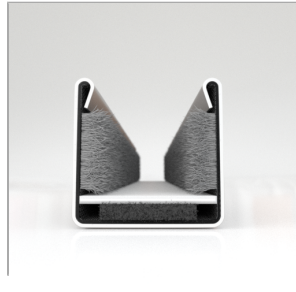

CATALOG PARTS

MARINE PRODUCTS

SEALS FOR LONG-TERM PROTECTION AND DURABILITY

Cooper Standard Industrial and Specialty Group (ISG) offers hundreds of marine products that provide safety and security in, out of and around the water. Rely on our products to stand up to harsh weather conditions, corrosion, excessive wear and rough waters (both salt and fresh) while providing long-term protection. Cooper Standard ISG's marine products are also used to protect items such as canoes, racing sculls and jet skis while in transit.

APPLICATIONS

- Docks
- Decks
- Boats
- Kayaks
- Jet Skis
- Canoes
- Trailers

ADDITIONAL BENEFITS

- Durable and Resilient in the Harshesht Weather
- Cushions and Protects Vessels, Docks and Decks
- Rust Resistant
- Seals and Protects any Edge or Flange
- Allows Mooring Lines to “Stretch”

MARKETS SERVED

- Marine
- Manufacturing
- Transportation

AVAILABLE PRODUCTS

- Dock Bumpers
- Heavy Duty Flanged Horizontal Dock Bumpers
- Single Cushion Dock Bumpers
- Trailer Cradle Pads
- Heavy Duty Double Cushion Dock Bumpers
- Small Horizontal Dock Bumpers
- Mooring Snubbers
- Stainless Steel Sliding Window Channels
- Push-on Trim Seals
- Edge Trims
- SealStrip® Rubber Tape

Scan the QR Code to Contact Us