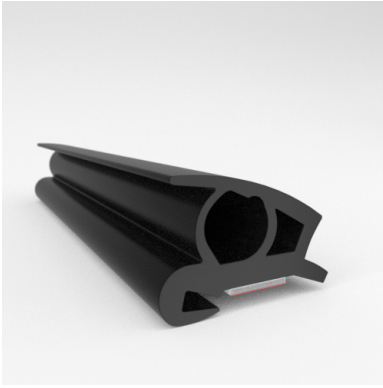

- **Part No. : 75002534**
- **Product Category : General Purpose Rubber Seals**
- **Product Family : Seals**
- Ship from Location : Cirie, Italy
- Standard Pack Quantity : 50 m
- Standard Carton Size : (75 cm x 75 cm x 15 cm)
- Made to Order/Stock : Obsolete
- Material Type : EPDM
- Color : Black
- Length : 50 m
- Width : 25.1 mm
- Overall Height : 15.6 mm
- Profile/Section : 9252